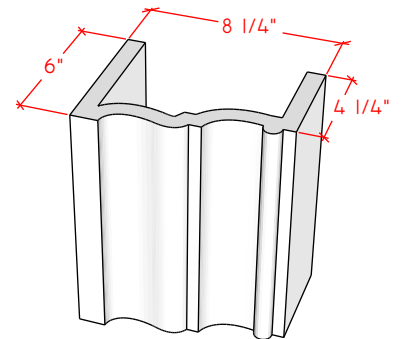

4112.8

4114.10

4124.10

For reference:
Hearth: 1" Thick 80"W x 16"D
Fireplace: 35 1/2"W x 32 1/2"H
Mantel opening: 48"W x 36"H

Picture Frame Series

4113.6

4113.8

4113.10

For reference:
Hearth: 1" Thick 80"W x 16"D
Fireplace: 35 1/2"W x 32 1/2"H
Mantel opening: 48"W x 36"H

Picture Frame Series

4115.7

4115.11

4119.10

For reference:
Hearth: 1" Thick 80"W x 16"D
Fireplace: 35 1/2"W x 32 1/2"H
Mantel opening: 48"W x 36"H

Picture Frame Series

4116.8

4116.11

4116.14

For reference:
Hearth: 1" Thick 80"W x 16"D
Fireplace: 35 1/2"W x 32 1/2"H
Mantel opening: 48"W x 36"H

Picture Frame Series

4122.16

4123.10