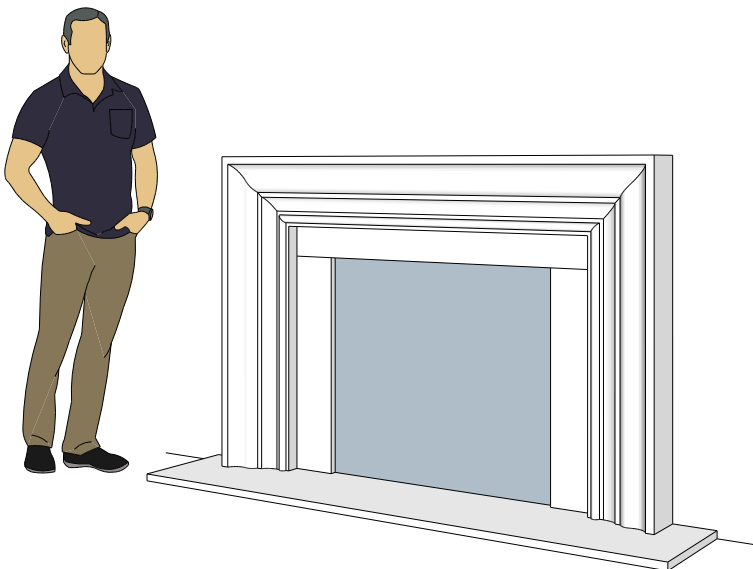

4112.8

4114.10

4124.10

For reference:
Hearth: 1" Thick 80"W x 16"D
Fireplace: 35 1/2"W x 32 1/2"H
Mantel opening: 48"W x 36"H

Picture Frame Series

4113.6

4113.8

4113.10

For reference:
Hearth: 1" Thick 80"W x 16"D
Fireplace: 35 1/2"W x 32 1/2"H
Mantel opening: 48"W x 36"H

Picture Frame Series

4115.7

4115.11

4119.10

For reference:
Hearth: 1" Thick 80"W x 16"D
Fireplace: 35 1/2"W x 32 1/2"H
Mantel opening: 48"W x 36"H