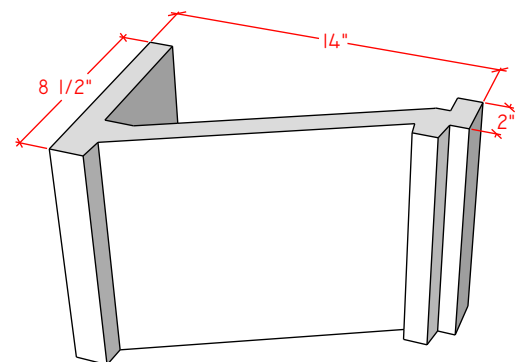

4112.8

4114.10

4124.10

For reference:
Hearth: 1" Thick 80"W x 16"D
Fireplace: 35 1/2"W x 32 1/2"H
Mantel opening: 48"W x 36"H

Picture Frame Series

4113.6

4113.8

4113.10

For reference:
Hearth: 1" Thick 80"W x 16"D
Fireplace: 35 1/2"W x 32 1/2"H
Mantel opening: 48"W x 36"H

Picture Frame Series

4115.7

4115.11

4119.10

For reference:
Hearth: 1" Thick 80"W x 16"D
Fireplace: 35 1/2"W x 32 1/2"H
Mantel opening: 48"W x 36"H

Picture Frame Series

4116.8

4116.11

4116.14

For reference:
Hearth: 1" Thick 80"W x 16"D
Fireplace: 35 1/2"W x 32 1/2"H
Mantel opening: 48"W x 36"H

Picture Frame Series

4122.16

4123.10