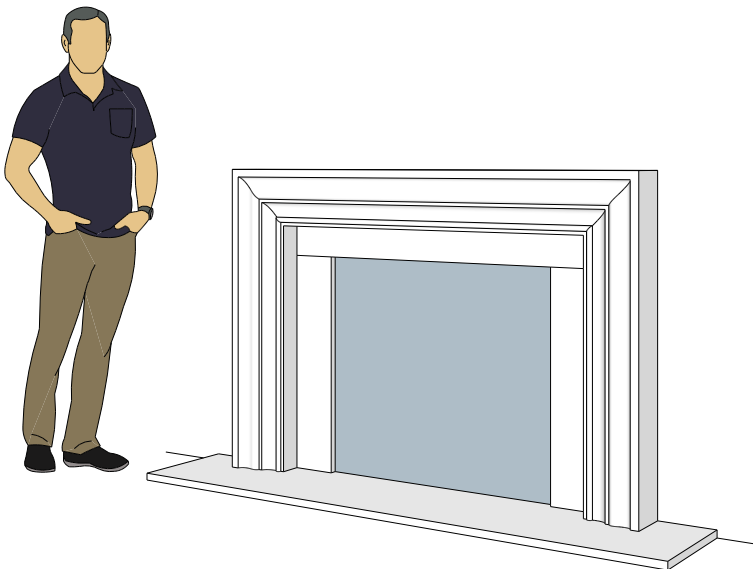

4112.8

4114.10

4124.10

For reference:
Hearth: 1" Thick 80"W x 16"D
Fireplace: 35 1/2"W x 32 1/2"H
Mantel opening: 48"W x 36"H

Picture Frame Series

4113.6

4113.8

4113.10

For reference:
Hearth: 1" Thick 80"W x 16"D
Fireplace: 35 1/2"W x 32 1/2"H
Mantel opening: 48"W x 36"H

Picture Frame Series

4115.7

4115.11

4119.10

For reference:
Hearth: 1" Thick 80"W x 16"D
Fireplace: 35 1/2"W x 32 1/2"H
Mantel opening: 48"W x 36"H