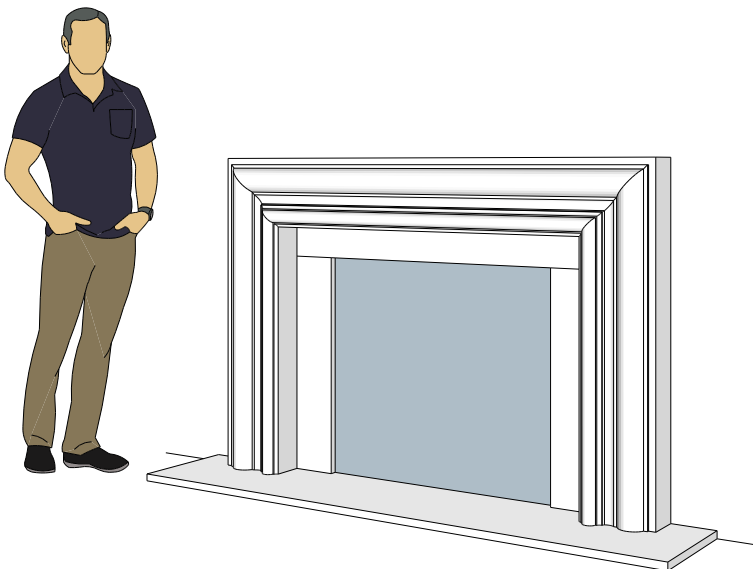

For reference:
Hearth: 1" Thick 80"W x 16"D
Fireplace: 35 1/2"W x 32 1/2"H
Mantel opening: 48"W x 36"H

Picture Frame Series

4115.7

4115.11

4119.10

For reference:
Hearth: 1" Thick 80"W x 16"D
Fireplace: 35 1/2"W x 32 1/2"H
Mantel opening: 48"W x 36"H

Picture Frame Series

4116.8

4116.11

4116.14

For reference:
Hearth: 1" Thick 80"W x 16"D
Fireplace: 35 1/2"W x 32 1/2"H
Mantel opening: 48"W x 36"H

Picture Frame Series

4122.16

4123.10