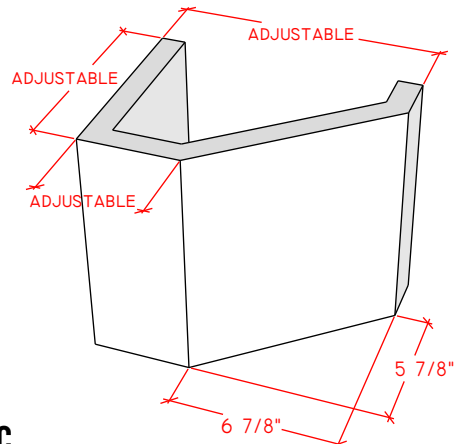

Picture Frame Series

4116.8

4116.11

4116.14

For reference:
Hearth: 1" Thick 80"W x 16"D
Fireplace: 35 1/2"W x 32 1/2"H
Mantel opening: 48"W x 36"H

Picture Frame Series

4122.16

4123.10

4121.12

For reference:
 Hearth: 1" Thick 80"W x 16"D
 Fireplace: 35 1/2"W x 32 1/2"H
 Mantel opening: 48"W x 36"H

Picture Frame Series

4125.8

4125.15

4130.8

For reference:
 Hearth: 1" Thick 80"W x 16"D
 Fireplace: 35 1/2"W x 32 1/2"H
 Mantel opening: 48"W x 36"H

Picture Frame Series

4131.11

4127.6

4127.9

For reference:
 Hearth: 1" Thick 80"W x 16"D
 Fireplace: 35 1/2"W x 32 1/2"H
 Mantel opening: 48"W x 36"H

Picture Frame Series

4140.C

4141.C

4142.C

For reference:
 Hearth: 1" Thick 80"W x 16"D
 Fireplace: 35 1/2"W x 32 1/2"H
 Mantel opening: 48"W x 36"H
 Profile: 11"

Picture Frame Series

4143.C

Shelves

S9

S12

For reference:
Hearth: 1" Thick 80"W x 16"D
Fireplace: 35 1/2"W x 32 1/2"H
Mantel opening: 48"W x 36"H