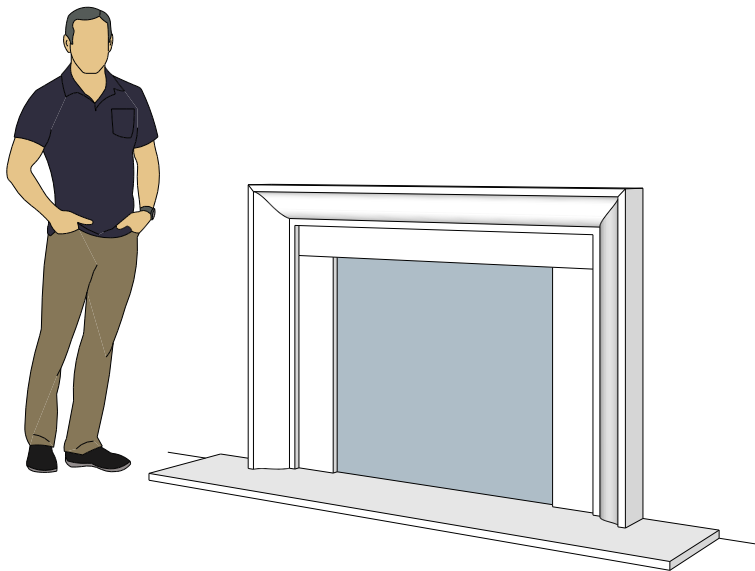

Picture Frame Series

4116.8

4116.11

4116.14

For reference:
Hearth: 1" Thick 80"W x 16"D
Fireplace: 35 1/2"W x 32 1/2"H
Mantel opening: 48"W x 36"H

Picture Frame Series

4122.16

4123.10

4121.12

For reference:
 Hearth: 1" Thick 80"W x 16"D
 Fireplace: 35 1/2"W x 32 1/2"H
 Mantel opening: 48"W x 36"H

Picture Frame Series

4125.8

4125.15

4130.8

For reference:
 Hearth: 1" Thick 80"W x 16"D
 Fireplace: 35 1/2"W x 32 1/2"H
 Mantel opening: 48"W x 36"H

Picture Frame Series

4131.11

4127.6

4127.9

For reference:
 Hearth: 1" Thick 80"W x 16"D
 Fireplace: 35 1/2"W x 32 1/2"H
 Mantel opening: 48"W x 36"H

Picture Frame Series

4140.C

4141.C