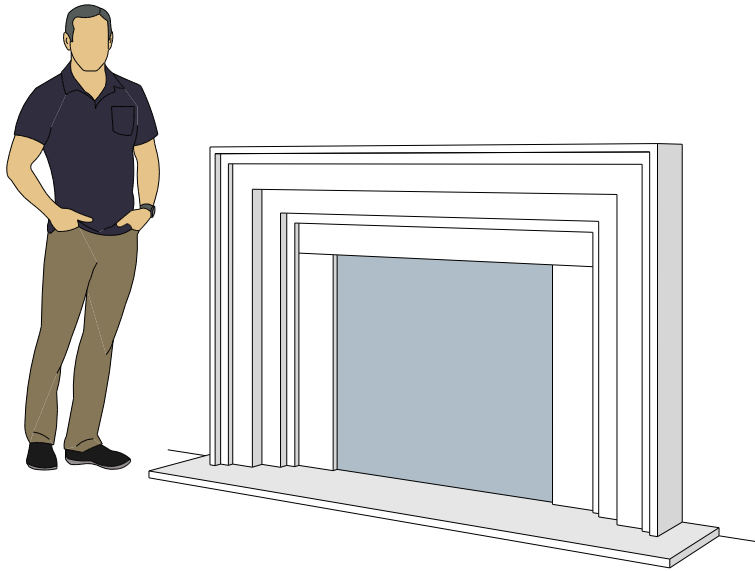

Picture Frame Series

4116.8

4116.11

4116.14

For reference:
Hearth: 1" Thick 80"W x 16"D
Fireplace: 35 1/2"W x 32 1/2"H
Mantel opening: 48"W x 36"H

Picture Frame Series

4122.16

4123.10

4121.12

For reference:
 Hearth: 1" Thick 80"W x 16"D
 Fireplace: 35 1/2"W x 32 1/2"H
 Mantel opening: 48"W x 36"H

Picture Frame Series

4125.8

4125.15

4130.8

For reference:
 Hearth: 1" Thick 80"W x 16"D
 Fireplace: 35 1/2"W x 32 1/2"H
 Mantel opening: 48"W x 36"H

Picture Frame Series

4131.11

4127.6

4127.9

For reference:
 Hearth: 1" Thick 80"W x 16"D
 Fireplace: 35 1/2"W x 32 1/2"H
 Mantel opening: 48"W x 36"H

Picture Frame Series

4140.C

4141.C