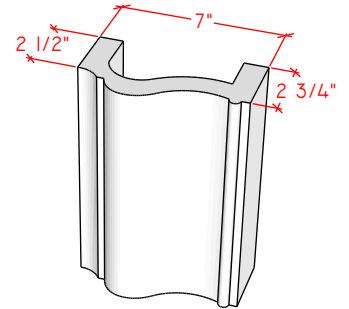

4112.8

4114.10

4124.10

For reference:
Hearth: 1" Thick 80"W x 16"D
Fireplace: 35 1/2"W x 32 1/2"H
Mantel opening: 48"W x 36"H

Picture Frame Series

4113.6

4113.8

4113.10

For reference:
Hearth: 1" Thick 80"W x 16"D
Fireplace: 35 1/2"W x 32 1/2"H
Mantel opening: 48"W x 36"H

Picture Frame Series

4115.7

4115.11

4119.10

For reference:
Hearth: 1" Thick 80"W x 16"D
Fireplace: 35 1/2"W x 32 1/2"H
Mantel opening: 48"W x 36"H

Picture Frame Series

4116.8

4116.11

4116.14

For reference:
Hearth: 1" Thick 80"W x 16"D
Fireplace: 35 1/2"W x 32 1/2"H
Mantel opening: 48"W x 36"H

Picture Frame Series

4122.16

4123.10

4121.12

For reference:
 Hearth: 1" Thick 80"W x 16"D
 Fireplace: 35 1/2"W x 32 1/2"H
 Mantel opening: 48"W x 36"H

Picture Frame Series

4125.8

4125.15

4130.8

For reference:
 Hearth: 1" Thick 80"W x 16"D
 Fireplace: 35 1/2"W x 32 1/2"H
 Mantel opening: 48"W x 36"H