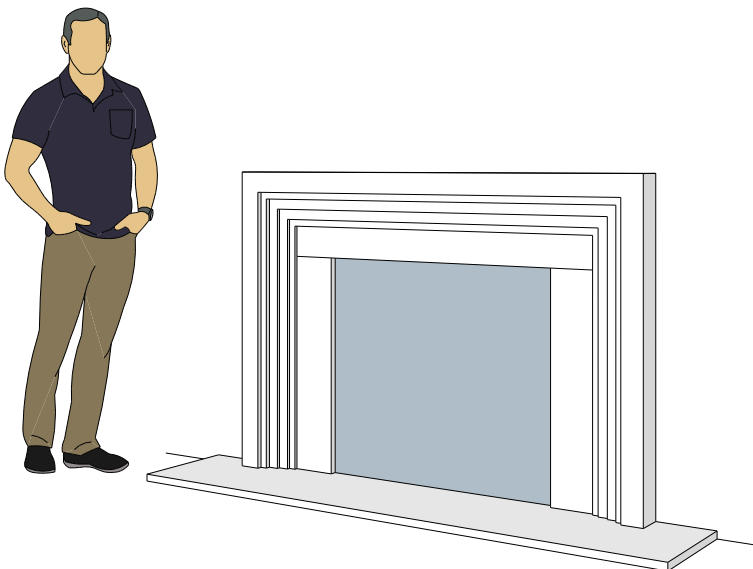

4121.12

For reference:
 Hearth: 1" Thick 80"W x 16"D
 Fireplace: 35 1/2"W x 32 1/2"H
 Mantel opening: 48"W x 36"H

Picture Frame Series

4125.8

4125.15

4130.8

For reference:
 Hearth: 1" Thick 80"W x 16"D
 Fireplace: 35 1/2"W x 32 1/2"H
 Mantel opening: 48"W x 36"H

Picture Frame Series

4131.11

4127.6

4127.9

For reference:
 Hearth: 1" Thick 80"W x 16"D
 Fireplace: 35 1/2"W x 32 1/2"H
 Mantel opening: 48"W x 36"H

Picture Frame Series

4140.C

4141.C