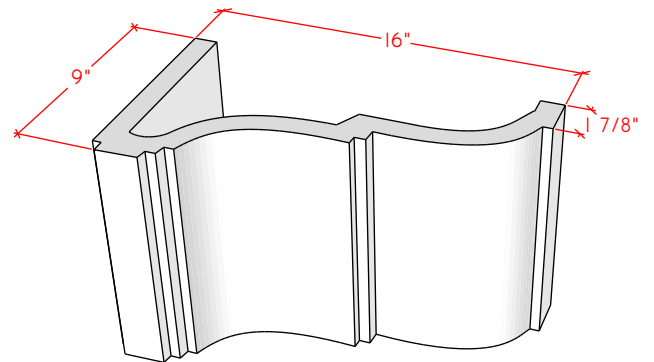

For reference:
Hearth: 1" Thick 80"W x 16"D
Fireplace: 35 1/2"W x 32 1/2"H
Mantel opening: 48"W x 36"H

Picture Frame Series

4115.7

4115.11

4119.10

For reference:
Hearth: 1" Thick 80"W x 16"D
Fireplace: 35 1/2"W x 32 1/2"H
Mantel opening: 48"W x 36"H

Picture Frame Series

4116.8

4116.11

4116.14

For reference:
Hearth: 1" Thick 80"W x 16"D
Fireplace: 35 1/2"W x 32 1/2"H
Mantel opening: 48"W x 36"H

Picture Frame Series

4122.16

4123.10

4121.12

For reference:
 Hearth: 1" Thick 80"W x 16"D
 Fireplace: 35 1/2"W x 32 1/2"H
 Mantel opening: 48"W x 36"H

Picture Frame Series

4125.8

4125.15

4130.8

For reference:
 Hearth: 1" Thick 80"W x 16"D
 Fireplace: 35 1/2"W x 32 1/2"H
 Mantel opening: 48"W x 36"H

Picture Frame Series

4131.11

4127.6

4127.9

For reference:
 Hearth: 1" Thick 80"W x 16"D
 Fireplace: 35 1/2"W x 32 1/2"H
 Mantel opening: 48"W x 36"H

Picture Frame Series

4140.C

4141.C