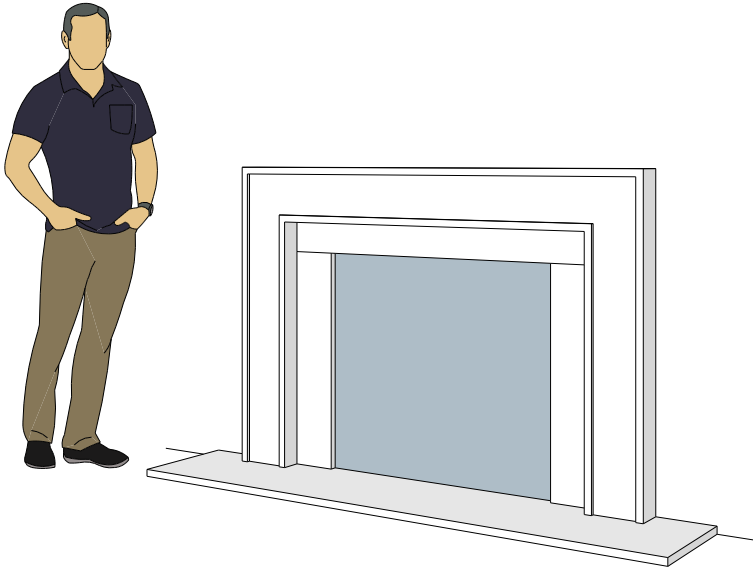

Picture Frame Series

4125.8