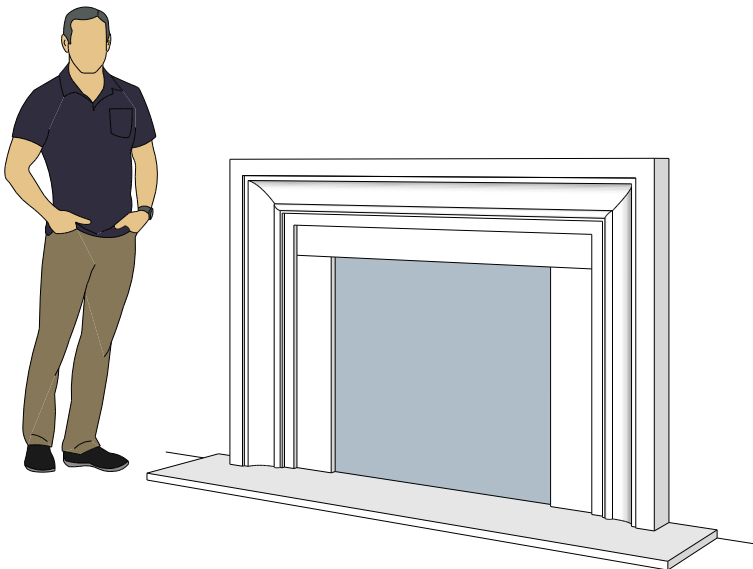

4112.8

4114.10

4124.10

For reference:
Hearth: 1" Thick 80"W x 16"D
Fireplace: 35 1/2"W x 32 1/2"H
Mantel opening: 48"W x 36"H

Picture Frame Series

4113.6

4113.8

4113.10