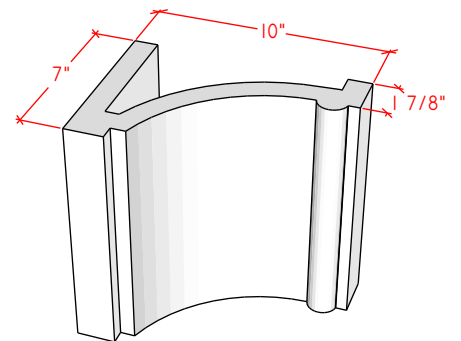

For reference:
Hearth: 1" Thick 80"W x 16"D
Fireplace: 35 1/2"W x 32 1/2"H
Mantel opening: 48"W x 36"H

Picture Frame Series

4115.7

4115.11

4119.10

For reference:
Hearth: 1" Thick 80"W x 16"D
Fireplace: 35 1/2"W x 32 1/2"H
Mantel opening: 48"W x 36"H

Picture Frame Series

4116.8

4116.11

4116.14

For reference:
Hearth: 1" Thick 80"W x 16"D
Fireplace: 35 1/2"W x 32 1/2"H
Mantel opening: 48"W x 36"H

Picture Frame Series

4122.16

4123.10

4121.12

For reference:
 Hearth: 1" Thick 80"W x 16"D
 Fireplace: 35 1/2"W x 32 1/2"H
 Mantel opening: 48"W x 36"H

Picture Frame Series

4125.8

4125.15

4130.8

For reference:
 Hearth: 1" Thick 80"W x 16"D
 Fireplace: 35 1/2"W x 32 1/2"H
 Mantel opening: 48"W x 36"H

Picture Frame Series

4131.11

4127.6

4127.9

For reference:
 Hearth: 1" Thick 80"W x 16"D
 Fireplace: 35 1/2"W x 32 1/2"H
 Mantel opening: 48"W x 36"H

Picture Frame Series

4140.C

4141.C