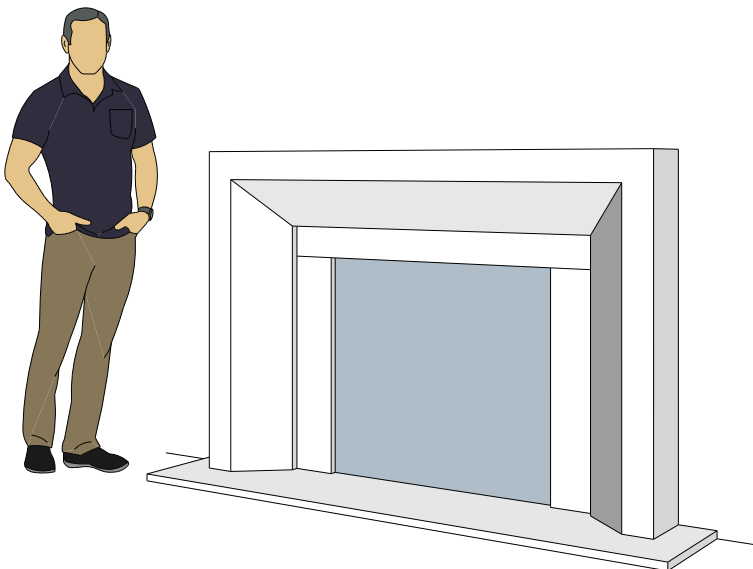

Picture Frame Series

4131.11

4127.6

4127.9

For reference:
 Hearth: 1" Thick 80"W x 16"D
 Fireplace: 35 1/2"W x 32 1/2"H
 Mantel opening: 48"W x 36"H

Picture Frame Series

4140.C

4141.C

4142.C

For reference:
 Hearth: 1" Thick 80"W x 16"D
 Fireplace: 35 1/2"W x 32 1/2"H
 Mantel opening: 48"W x 36"H
 Profile: 11"

Picture Frame Series

4143.C

Shelves

S9

S12

For reference:
Hearth: 1" Thick 80"W x 16"D
Fireplace: 35 1/2"W x 32 1/2"H
Mantel opening: 48"W x 36"H