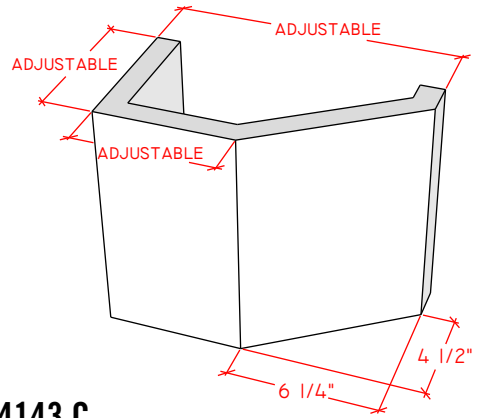

Picture Frame Series

4116.8

4116.11

4116.14

For reference:
Hearth: 1" Thick 80"W x 16"D
Fireplace: 35 1/2"W x 32 1/2"H
Mantel opening: 48"W x 36"H

Picture Frame Series

4122.16

4123.10

4121.12

For reference:
 Hearth: 1" Thick 80"W x 16"D
 Fireplace: 35 1/2"W x 32 1/2"H
 Mantel opening: 48"W x 36"H

Picture Frame Series

4125.8

4125.15

4130.8

For reference:
 Hearth: 1" Thick 80"W x 16"D
 Fireplace: 35 1/2"W x 32 1/2"H
 Mantel opening: 48"W x 36"H

Picture Frame Series

4131.11

4127.6

4127.9

For reference:
 Hearth: 1" Thick 80"W x 16"D
 Fireplace: 35 1/2"W x 32 1/2"H
 Mantel opening: 48"W x 36"H

Picture Frame Series

4140.C

4141.C

4142.C

For reference:
 Hearth: 1" Thick 80"W x 16"D
 Fireplace: 35 1/2"W x 32 1/2"H
 Mantel opening: 48"W x 36"H
 Profile: 11"

Picture Frame Series

4143.C

Shelves

S9

S12

For reference:
Hearth: 1" Thick 80"W x 16"D
Fireplace: 35 1/2"W x 32 1/2"H
Mantel opening: 48"W x 36"H