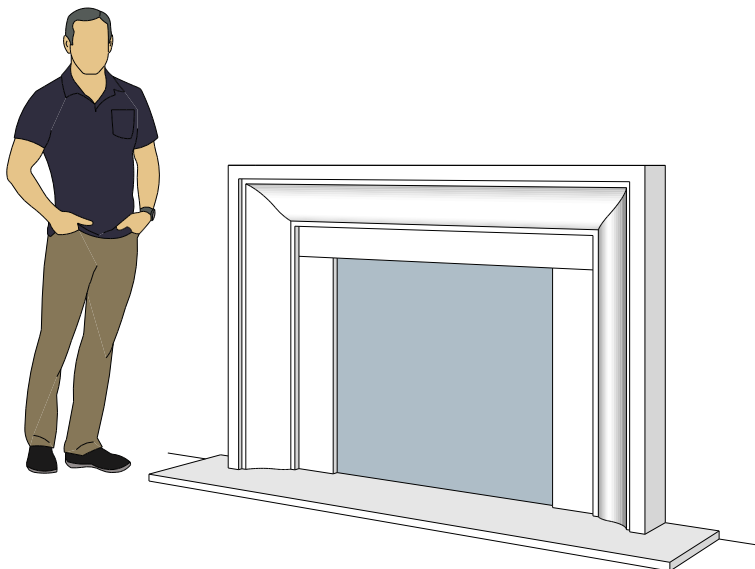

Picture Frame Series

4116.8

4116.11

4116.14

For reference:
Hearth: 1" Thick 80"W x 16"D
Fireplace: 35 1/2"W x 32 1/2"H
Mantel opening: 48"W x 36"H

Picture Frame Series

4122.16

4123.10

4121.12

For reference:
 Hearth: 1" Thick 80"W x 16"D
 Fireplace: 35 1/2"W x 32 1/2"H
 Mantel opening: 48"W x 36"H

Picture Frame Series

4125.8

4125.15

4130.8

For reference:
 Hearth: 1" Thick 80"W x 16"D
 Fireplace: 35 1/2"W x 32 1/2"H
 Mantel opening: 48"W x 36"H

Picture Frame Series

4131.11

4127.6

4127.9

For reference:
 Hearth: 1" Thick 80"W x 16"D
 Fireplace: 35 1/2"W x 32 1/2"H
 Mantel opening: 48"W x 36"H

Picture Frame Series

4140.C

4141.C