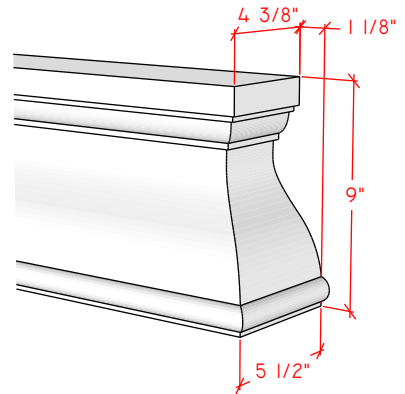

Picture Frame Series

4116.8

4116.11

4116.14

For reference:
Hearth: 1" Thick 80"W x 16"D
Fireplace: 35 1/2"W x 32 1/2"H
Mantel opening: 48"W x 36"H

Picture Frame Series

4122.16

4123.10

4121.12

For reference:
 Hearth: 1" Thick 80"W x 16"D
 Fireplace: 35 1/2"W x 32 1/2"H
 Mantel opening: 48"W x 36"H

Picture Frame Series

4125.8

4125.15

4130.8

For reference:
 Hearth: 1" Thick 80"W x 16"D
 Fireplace: 35 1/2"W x 32 1/2"H
 Mantel opening: 48"W x 36"H

Picture Frame Series

4131.11

4127.6

4127.9

For reference:
 Hearth: 1" Thick 80"W x 16"D
 Fireplace: 35 1/2"W x 32 1/2"H
 Mantel opening: 48"W x 36"H

Picture Frame Series

4140.C

4141.C

4142.C

For reference:
 Hearth: 1" Thick 80"W x 16"D
 Fireplace: 35 1/2"W x 32 1/2"H
 Mantel opening: 48"W x 36"H
 Profile: 11"

Picture Frame Series

4143.C

Shelves

S9

S12

For reference:
Hearth: 1" Thick 80"W x 16"D
Fireplace: 35 1/2"W x 32 1/2"H
Mantel opening: 48"W x 36"H