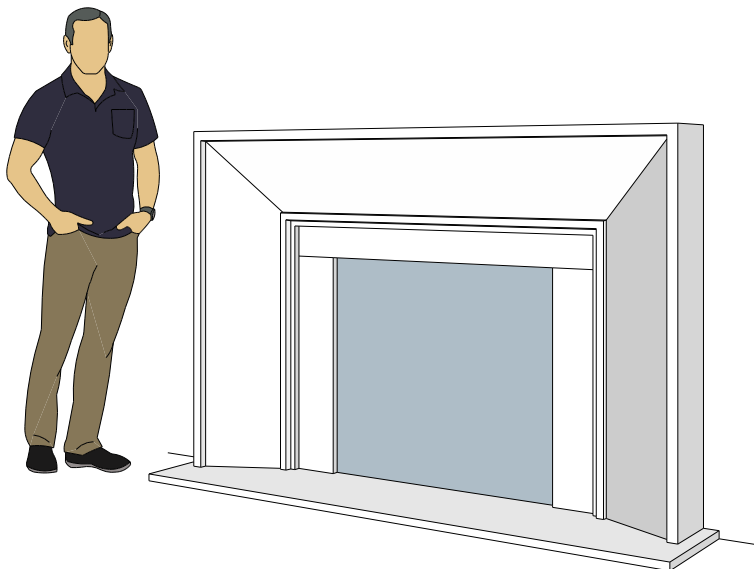

For reference:
Hearth: 1" Thick 80"W x 16"D
Fireplace: 35 1/2"W x 32 1/2"H
Mantel opening: 48"W x 36"H

Picture Frame Series

4115.7

4115.11

4119.10

For reference:
Hearth: 1" Thick 80"W x 16"D
Fireplace: 35 1/2"W x 32 1/2"H
Mantel opening: 48"W x 36"H

Picture Frame Series

4116.8

4116.11

4116.14

For reference:
Hearth: 1" Thick 80"W x 16"D
Fireplace: 35 1/2"W x 32 1/2"H
Mantel opening: 48"W x 36"H

Picture Frame Series

4122.16

4123.10