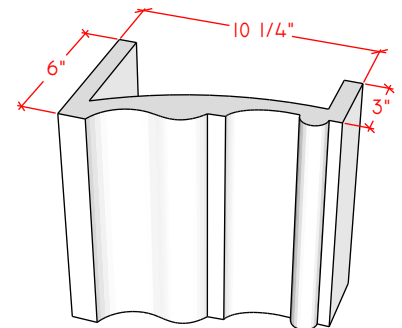

4112.8

4114.10

4124.10

For reference:
Hearth: 1" Thick 80"W x 16"D
Fireplace: 35 1/2"W x 32 1/2"H
Mantel opening: 48"W x 36"H

Picture Frame Series

4113.6

4113.8

4113.10

For reference:
Hearth: 1" Thick 80"W x 16"D
Fireplace: 35 1/2"W x 32 1/2"H
Mantel opening: 48"W x 36"H

Picture Frame Series

4115.7

4115.11

4119.10

For reference:
Hearth: 1" Thick 80"W x 16"D
Fireplace: 35 1/2"W x 32 1/2"H
Mantel opening: 48"W x 36"H

Picture Frame Series

4116.8

4116.11

4116.14

For reference:
Hearth: 1" Thick 80"W x 16"D
Fireplace: 35 1/2"W x 32 1/2"H
Mantel opening: 48"W x 36"H

Picture Frame Series

4122.16

4123.10

4121.12

For reference:
 Hearth: 1" Thick 80"W x 16"D
 Fireplace: 35 1/2"W x 32 1/2"H
 Mantel opening: 48"W x 36"H

Picture Frame Series

4125.8

4125.15

4130.8

For reference:
 Hearth: 1" Thick 80"W x 16"D
 Fireplace: 35 1/2"W x 32 1/2"H
 Mantel opening: 48"W x 36"H