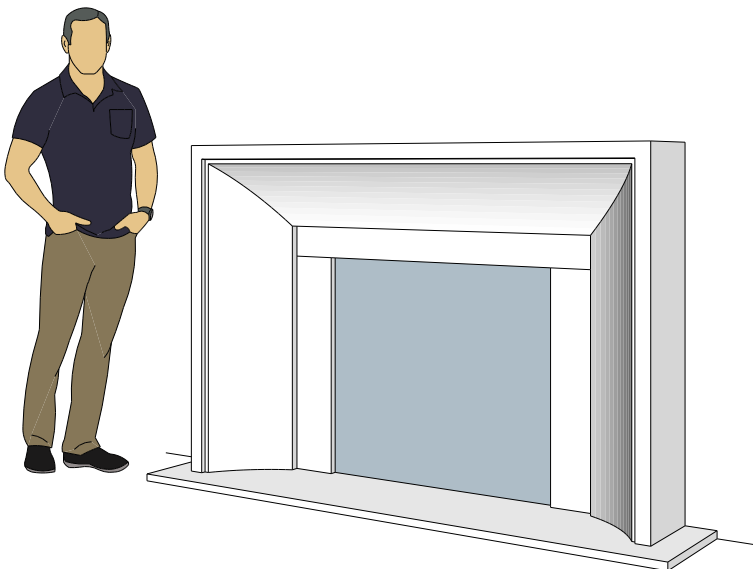

Picture Frame Series

4116.8

4116.11

4116.14

For reference:
Hearth: 1" Thick 80"W x 16"D
Fireplace: 35 1/2"W x 32 1/2"H
Mantel opening: 48"W x 36"H

Picture Frame Series

4122.16

4123.10

4121.12

For reference:
 Hearth: 1" Thick 80"W x 16"D
 Fireplace: 35 1/2"W x 32 1/2"H
 Mantel opening: 48"W x 36"H

Picture Frame Series

4125.8

4125.15

4130.8

For reference:
 Hearth: 1" Thick 80"W x 16"D
 Fireplace: 35 1/2"W x 32 1/2"H
 Mantel opening: 48"W x 36"H