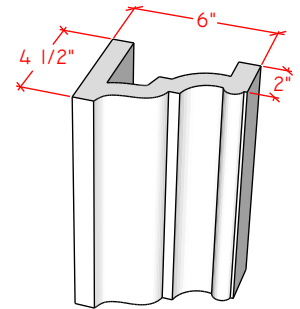

4112.8

4114.10

4124.10

For reference:
Hearth: 1" Thick 80"W x 16"D
Fireplace: 35 1/2"W x 32 1/2"H
Mantel opening: 48"W x 36"H

Picture Frame Series

4113.6

4113.8

4113.10

For reference:
Hearth: 1" Thick 80"W x 16"D
Fireplace: 35 1/2"W x 32 1/2"H
Mantel opening: 48"W x 36"H

Picture Frame Series

4115.7

4115.11

4119.10

For reference:
Hearth: 1" Thick 80"W x 16"D
Fireplace: 35 1/2"W x 32 1/2"H
Mantel opening: 48"W x 36"H

Picture Frame Series

4116.8

4116.11

4116.14

For reference:
Hearth: 1" Thick 80"W x 16"D
Fireplace: 35 1/2"W x 32 1/2"H
Mantel opening: 48"W x 36"H

Picture Frame Series

4122.16

4123.10

4121.12

For reference:
 Hearth: 1" Thick 80"W x 16"D
 Fireplace: 35 1/2"W x 32 1/2"H
 Mantel opening: 48"W x 36"H

Picture Frame Series

4125.8

4125.15

4130.8

For reference:
 Hearth: 1" Thick 80"W x 16"D
 Fireplace: 35 1/2"W x 32 1/2"H
 Mantel opening: 48"W x 36"H