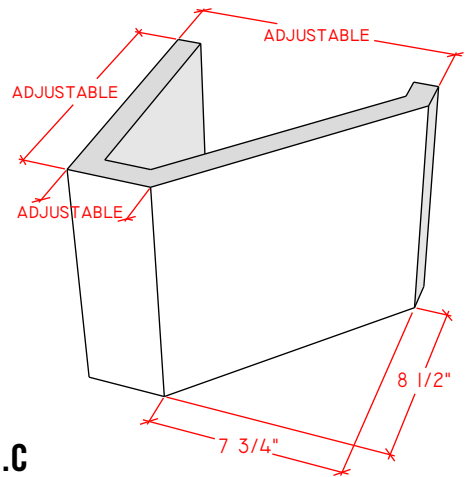

Picture Frame Series

4116.8

4116.11

4116.14

For reference:
Hearth: 1" Thick 80"W x 16"D
Fireplace: 35 1/2"W x 32 1/2"H
Mantel opening: 48"W x 36"H

Picture Frame Series

4122.16

4123.10

4121.12

For reference:
 Hearth: 1" Thick 80"W x 16"D
 Fireplace: 35 1/2"W x 32 1/2"H
 Mantel opening: 48"W x 36"H

Picture Frame Series

4125.8

4125.15

4130.8

For reference:
 Hearth: 1" Thick 80"W x 16"D
 Fireplace: 35 1/2"W x 32 1/2"H
 Mantel opening: 48"W x 36"H

Picture Frame Series

4131.11

4127.6

4127.9

For reference:
 Hearth: 1" Thick 80"W x 16"D
 Fireplace: 35 1/2"W x 32 1/2"H
 Mantel opening: 48"W x 36"H

Picture Frame Series

4140.C

4141.C

4142.C

For reference:
 Hearth: 1" Thick 80"W x 16"D
 Fireplace: 35 1/2"W x 32 1/2"H
 Mantel opening: 48"W x 36"H
 Profile: 11"

Picture Frame Series

4143.C

Shelves

S9

S12

For reference:
Hearth: 1" Thick 80"W x 16"D
Fireplace: 35 1/2"W x 32 1/2"H
Mantel opening: 48"W x 36"H