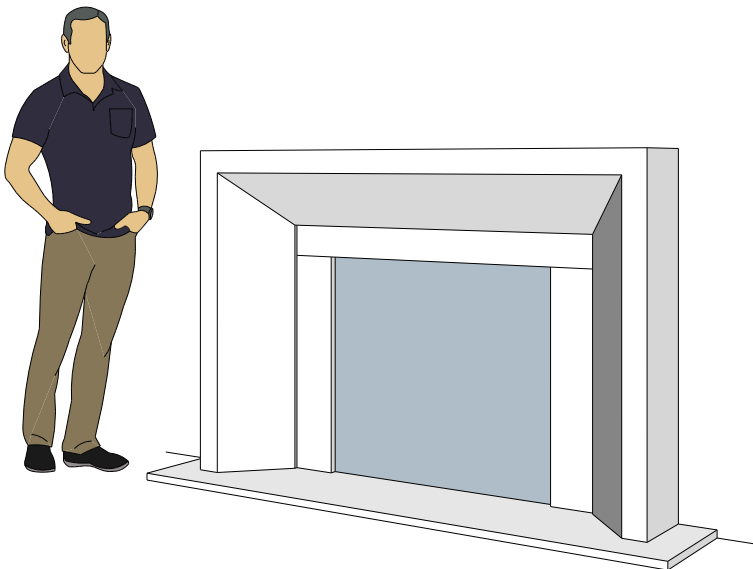

Picture Frame Series

4131.11

4127.6

4127.9

For reference:
 Hearth: 1" Thick 80"W x 16"D
 Fireplace: 35 1/2"W x 32 1/2"H
 Mantel opening: 48"W x 36"H

Picture Frame Series

4140.C

4141.C

4142.C

For reference:
 Hearth: 1" Thick 80"W x 16"D
 Fireplace: 35 1/2"W x 32 1/2"H
 Mantel opening: 48"W x 36"H
 Profile: 11"

Picture Frame Series

4143.C

Shelves

S9

S12

For reference:
Hearth: 1" Thick 80"W x 16"D
Fireplace: 35 1/2"W x 32 1/2"H
Mantel opening: 48"W x 36"H