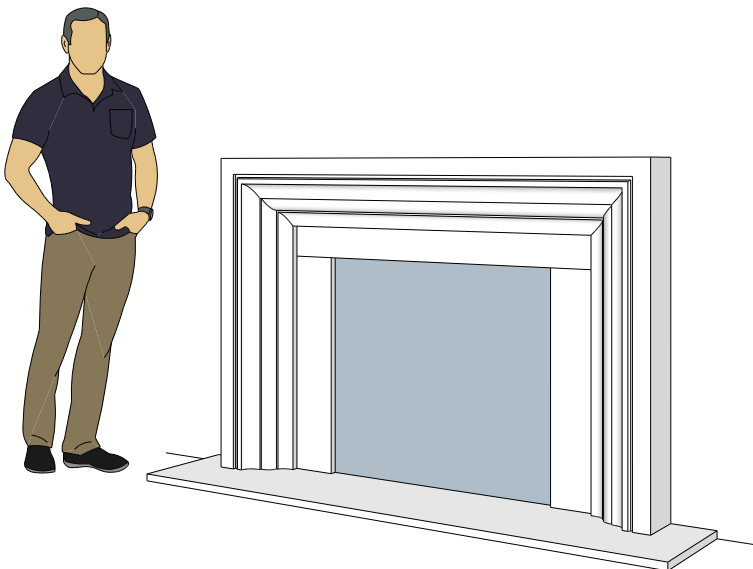

4112.8

4114.10

4124.10

For reference:
Hearth: 1" Thick 80"W x 16"D
Fireplace: 35 1/2"W x 32 1/2"H
Mantel opening: 48"W x 36"H

Picture Frame Series

4113.6

4113.8

4113.10