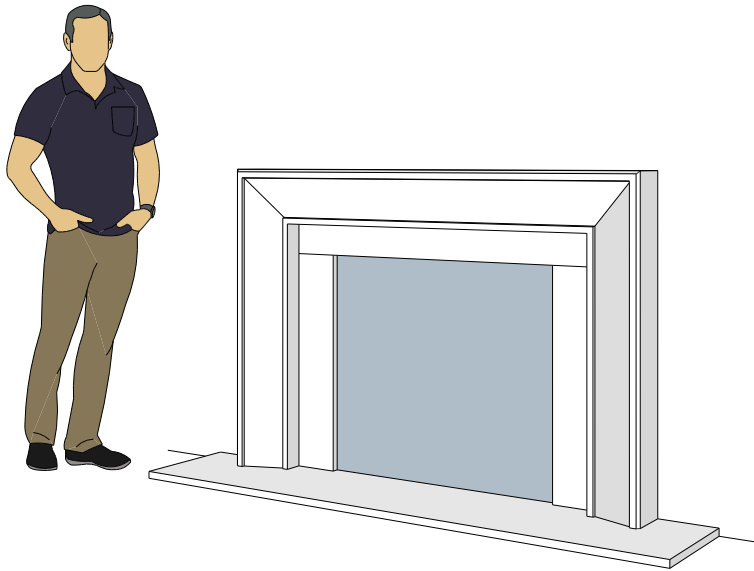

For reference:
Hearth: 1" Thick 80"W x 16"D
Fireplace: 35 1/2"W x 32 1/2"H
Mantel opening: 48"W x 36"H

Picture Frame Series

4115.7

4115.11

4119.10

For reference:
Hearth: 1" Thick 80"W x 16"D
Fireplace: 35 1/2"W x 32 1/2"H
Mantel opening: 48"W x 36"H

Picture Frame Series

4116.8

4116.11

4116.14

For reference:
Hearth: 1" Thick 80"W x 16"D
Fireplace: 35 1/2"W x 32 1/2"H
Mantel opening: 48"W x 36"H

Picture Frame Series

4122.16

4123.10