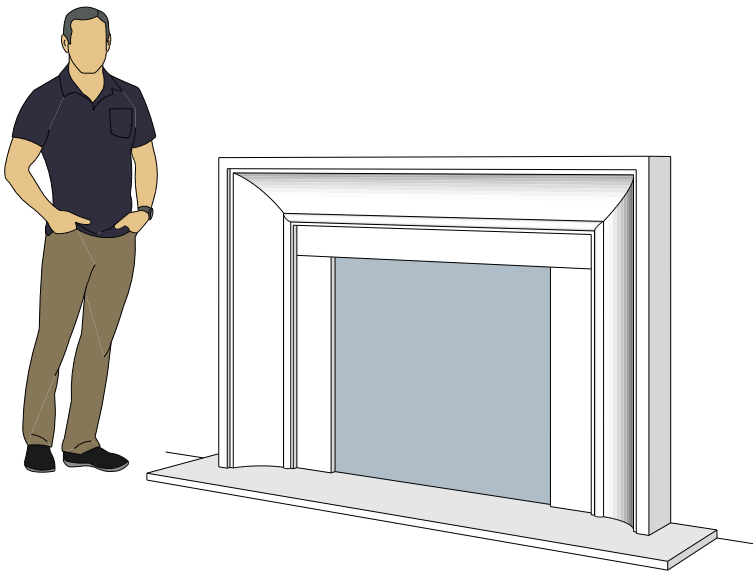

For reference:
Hearth: 1" Thick 80"W x 16"D
Fireplace: 35 1/2"W x 32 1/2"H
Mantel opening: 48"W x 36"H

Picture Frame Series

4115.7

4115.11

4119.10

For reference:
Hearth: 1" Thick 80"W x 16"D
Fireplace: 35 1/2"W x 32 1/2"H
Mantel opening: 48"W x 36"H

Picture Frame Series

4116.8

4116.11

4116.14

For reference:
Hearth: 1" Thick 80"W x 16"D
Fireplace: 35 1/2"W x 32 1/2"H
Mantel opening: 48"W x 36"H

Picture Frame Series

4122.16

4123.10

4121.12

For reference:
 Hearth: 1" Thick 80"W x 16"D
 Fireplace: 35 1/2"W x 32 1/2"H
 Mantel opening: 48"W x 36"H

Picture Frame Series

4125.8

4125.15

4130.8

For reference:
 Hearth: 1" Thick 80"W x 16"D
 Fireplace: 35 1/2"W x 32 1/2"H
 Mantel opening: 48"W x 36"H