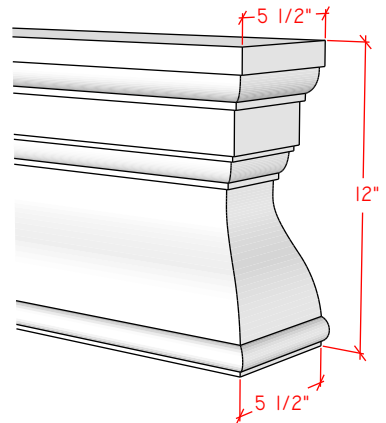

Picture Frame Series

4116.8

4116.11

4116.14

For reference:
Hearth: 1" Thick 80"W x 16"D
Fireplace: 35 1/2"W x 32 1/2"H
Mantel opening: 48"W x 36"H

Picture Frame Series

4122.16

4123.10

4121.12

For reference:
 Hearth: 1" Thick 80"W x 16"D
 Fireplace: 35 1/2"W x 32 1/2"H
 Mantel opening: 48"W x 36"H

Picture Frame Series

4125.8

4125.15

4130.8

For reference:
 Hearth: 1" Thick 80"W x 16"D
 Fireplace: 35 1/2"W x 32 1/2"H
 Mantel opening: 48"W x 36"H

Picture Frame Series

4131.11

4127.6

4127.9

For reference:
 Hearth: 1" Thick 80"W x 16"D
 Fireplace: 35 1/2"W x 32 1/2"H
 Mantel opening: 48"W x 36"H

Picture Frame Series

4140.C

4141.C

4142.C

For reference:
 Hearth: 1" Thick 80"W x 16"D
 Fireplace: 35 1/2"W x 32 1/2"H
 Mantel opening: 48"W x 36"H
 Profile: 11"

Picture Frame Series

4143.C

Shelves

S9

S12

For reference:
Hearth: 1" Thick 80"W x 16"D
Fireplace: 35 1/2"W x 32 1/2"H
Mantel opening: 48"W x 36"H