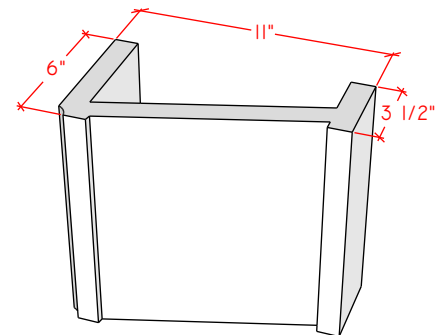

4112.8

4114.10

4124.10

For reference:
Hearth: 1" Thick 80"W x 16"D
Fireplace: 35 1/2"W x 32 1/2"H
Mantel opening: 48"W x 36"H

Picture Frame Series

4113.6

4113.8

4113.10

For reference:
Hearth: 1" Thick 80"W x 16"D
Fireplace: 35 1/2"W x 32 1/2"H
Mantel opening: 48"W x 36"H

Picture Frame Series

4115.7

4115.11

4119.10

For reference:
Hearth: 1" Thick 80"W x 16"D
Fireplace: 35 1/2"W x 32 1/2"H
Mantel opening: 48"W x 36"H

Picture Frame Series

4116.8

4116.11

4116.14

For reference:
Hearth: 1" Thick 80"W x 16"D
Fireplace: 35 1/2"W x 32 1/2"H
Mantel opening: 48"W x 36"H

Picture Frame Series

4122.16

4123.10