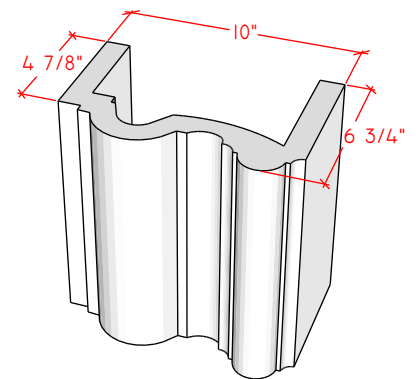

4112.8

4114.10

4124.10

For reference:
Hearth: 1" Thick 80"W x 16"D
Fireplace: 35 1/2"W x 32 1/2"H
Mantel opening: 48"W x 36"H

Picture Frame Series

4113.6

4113.8

4113.10

For reference:
Hearth: 1" Thick 80"W x 16"D
Fireplace: 35 1/2"W x 32 1/2"H
Mantel opening: 48"W x 36"H

Picture Frame Series

4115.7

4115.11

4119.10

For reference:
Hearth: 1" Thick 80"W x 16"D
Fireplace: 35 1/2"W x 32 1/2"H
Mantel opening: 48"W x 36"H

Picture Frame Series

4116.8

4116.11

4116.14

For reference:
Hearth: 1" Thick 80"W x 16"D
Fireplace: 35 1/2"W x 32 1/2"H
Mantel opening: 48"W x 36"H

Picture Frame Series

4122.16

4123.10

4121.12

For reference:
 Hearth: 1" Thick 80"W x 16"D
 Fireplace: 35 1/2"W x 32 1/2"H
 Mantel opening: 48"W x 36"H

Picture Frame Series

4125.8

4125.15

4130.8

For reference:
 Hearth: 1" Thick 80"W x 16"D
 Fireplace: 35 1/2"W x 32 1/2"H
 Mantel opening: 48"W x 36"H