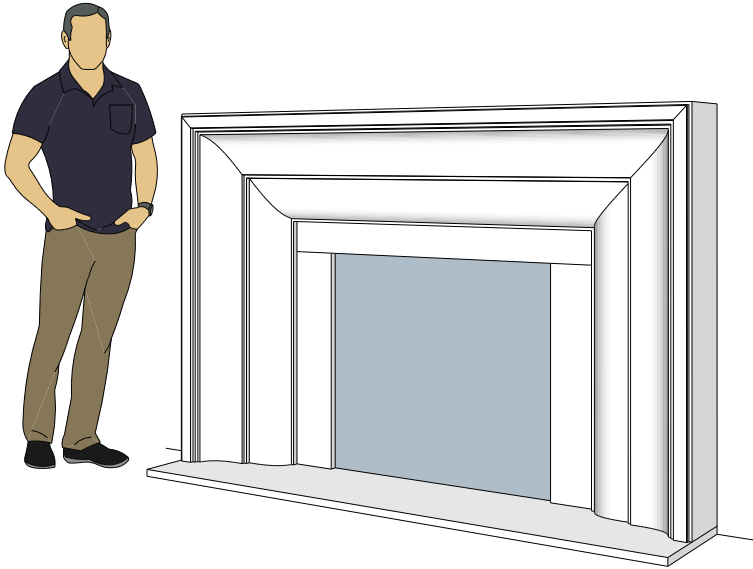

For reference:
Hearth: 1" Thick 80"W x 16"D
Fireplace: 35 1/2"W x 32 1/2"H
Mantel opening: 48"W x 36"H

Picture Frame Series

4115.7

4115.11

4119.10

For reference:
Hearth: 1" Thick 80"W x 16"D
Fireplace: 35 1/2"W x 32 1/2"H
Mantel opening: 48"W x 36"H

Picture Frame Series

4116.8

4116.11

4116.14

For reference:
Hearth: 1" Thick 80"W x 16"D
Fireplace: 35 1/2"W x 32 1/2"H
Mantel opening: 48"W x 36"H

Picture Frame Series

4122.16

4123.10

4121.12

For reference:
 Hearth: 1" Thick 80"W x 16"D
 Fireplace: 35 1/2"W x 32 1/2"H
 Mantel opening: 48"W x 36"H

Picture Frame Series

4125.8

4125.15

4130.8

For reference:
 Hearth: 1" Thick 80"W x 16"D
 Fireplace: 35 1/2"W x 32 1/2"H
 Mantel opening: 48"W x 36"H