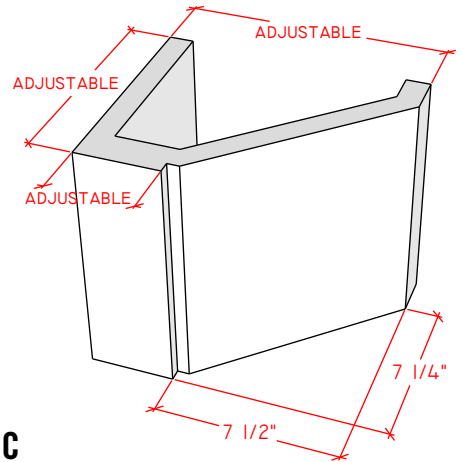

Picture Frame Series

4116.8

4116.11

4116.14

For reference:
Hearth: 1" Thick 80"W x 16"D
Fireplace: 35 1/2"W x 32 1/2"H
Mantel opening: 48"W x 36"H

Picture Frame Series

4122.16

4123.10

4121.12

For reference:
 Hearth: 1" Thick 80"W x 16"D
 Fireplace: 35 1/2"W x 32 1/2"H
 Mantel opening: 48"W x 36"H

Picture Frame Series

4125.8

4125.15

4130.8

For reference:
 Hearth: 1" Thick 80"W x 16"D
 Fireplace: 35 1/2"W x 32 1/2"H
 Mantel opening: 48"W x 36"H

Picture Frame Series

4131.11

4127.6

4127.9

For reference:
 Hearth: 1" Thick 80"W x 16"D
 Fireplace: 35 1/2"W x 32 1/2"H
 Mantel opening: 48"W x 36"H

Picture Frame Series

4140.C

4141.C

4142.C

For reference:
 Hearth: 1" Thick 80"W x 16"D
 Fireplace: 35 1/2"W x 32 1/2"H
 Mantel opening: 48"W x 36"H
 Profile: 11"

Picture Frame Series

4143.C

Shelves

S9

S12

For reference:
Hearth: 1" Thick 80"W x 16"D
Fireplace: 35 1/2"W x 32 1/2"H
Mantel opening: 48"W x 36"H