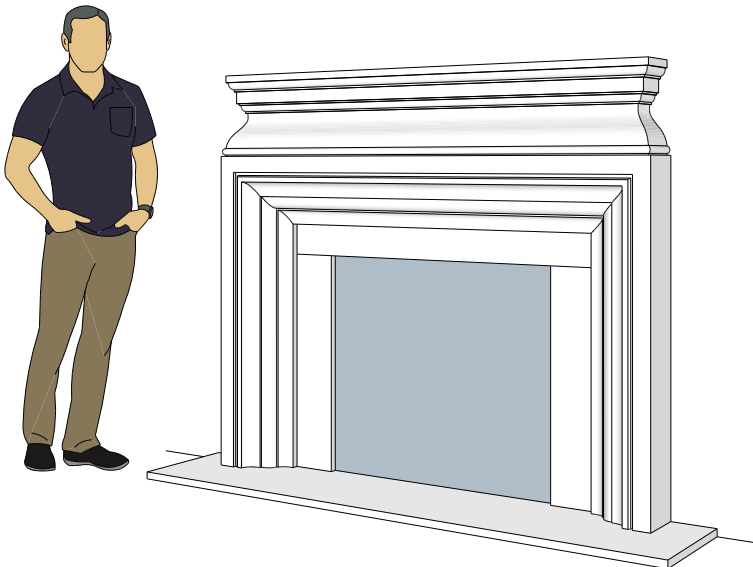

Picture Frame Series

4116.8

4116.11

4116.14

For reference:
Hearth: 1" Thick 80"W x 16"D
Fireplace: 35 1/2"W x 32 1/2"H
Mantel opening: 48"W x 36"H

Picture Frame Series

4122.16

4123.10

4121.12

For reference:
 Hearth: 1" Thick 80"W x 16"D
 Fireplace: 35 1/2"W x 32 1/2"H
 Mantel opening: 48"W x 36"H

Picture Frame Series

4125.8

4125.15

4130.8

For reference:
 Hearth: 1" Thick 80"W x 16"D
 Fireplace: 35 1/2"W x 32 1/2"H
 Mantel opening: 48"W x 36"H

Picture Frame Series

4131.11

4127.6

4127.9

For reference:
 Hearth: 1" Thick 80"W x 16"D
 Fireplace: 35 1/2"W x 32 1/2"H
 Mantel opening: 48"W x 36"H

Picture Frame Series

4140.C

4141.C

4142.C

For reference:
 Hearth: 1" Thick 80"W x 16"D
 Fireplace: 35 1/2"W x 32 1/2"H
 Mantel opening: 48"W x 36"H
 Profile: 11"

Picture Frame Series

4143.C

Shelves

S9

S12

For reference:
Hearth: 1" Thick 80"W x 16"D
Fireplace: 35 1/2"W x 32 1/2"H
Mantel opening: 48"W x 36"H