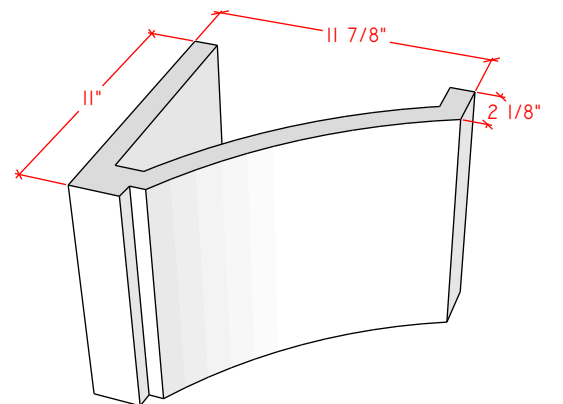

For reference:
Hearth: 1" Thick 80"W x 16"D
Fireplace: 35 1/2"W x 32 1/2"H
Mantel opening: 48"W x 36"H

Picture Frame Series

4115.7

4115.11

4119.10

For reference:
Hearth: 1" Thick 80"W x 16"D
Fireplace: 35 1/2"W x 32 1/2"H
Mantel opening: 48"W x 36"H

Picture Frame Series

4116.8

4116.11

4116.14

For reference:
Hearth: 1" Thick 80"W x 16"D
Fireplace: 35 1/2"W x 32 1/2"H
Mantel opening: 48"W x 36"H

Picture Frame Series

4122.16

4123.10

4121.12

For reference:
 Hearth: 1" Thick 80"W x 16"D
 Fireplace: 35 1/2"W x 32 1/2"H
 Mantel opening: 48"W x 36"H

Picture Frame Series

4125.8

4125.15

4130.8

For reference:
 Hearth: 1" Thick 80"W x 16"D
 Fireplace: 35 1/2"W x 32 1/2"H
 Mantel opening: 48"W x 36"H

Picture Frame Series

4131.11

4127.6

4127.9

For reference:
 Hearth: 1" Thick 80"W x 16"D
 Fireplace: 35 1/2"W x 32 1/2"H
 Mantel opening: 48"W x 36"H

Picture Frame Series

4140.C

4141.C