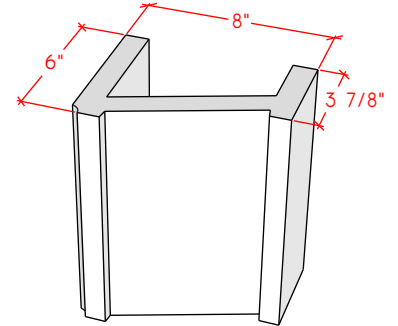

4112.8

4114.10

4124.10

For reference:
Hearth: 1" Thick 80"W x 16"D
Fireplace: 35 1/2"W x 32 1/2"H
Mantel opening: 48"W x 36"H

Picture Frame Series

4113.6

4113.8

4113.10

For reference:
Hearth: 1" Thick 80"W x 16"D
Fireplace: 35 1/2"W x 32 1/2"H
Mantel opening: 48"W x 36"H

Picture Frame Series

4115.7

4115.11

4119.10

For reference:
Hearth: 1" Thick 80"W x 16"D
Fireplace: 35 1/2"W x 32 1/2"H
Mantel opening: 48"W x 36"H

Picture Frame Series

4116.8

4116.11

4116.14

For reference:
Hearth: 1" Thick 80"W x 16"D
Fireplace: 35 1/2"W x 32 1/2"H
Mantel opening: 48"W x 36"H

Picture Frame Series

4122.16

4123.10

4121.12

For reference:
 Hearth: 1" Thick 80"W x 16"D
 Fireplace: 35 1/2"W x 32 1/2"H
 Mantel opening: 48"W x 36"H

Picture Frame Series

4125.8

4125.15

4130.8

For reference:
 Hearth: 1" Thick 80"W x 16"D
 Fireplace: 35 1/2"W x 32 1/2"H
 Mantel opening: 48"W x 36"H