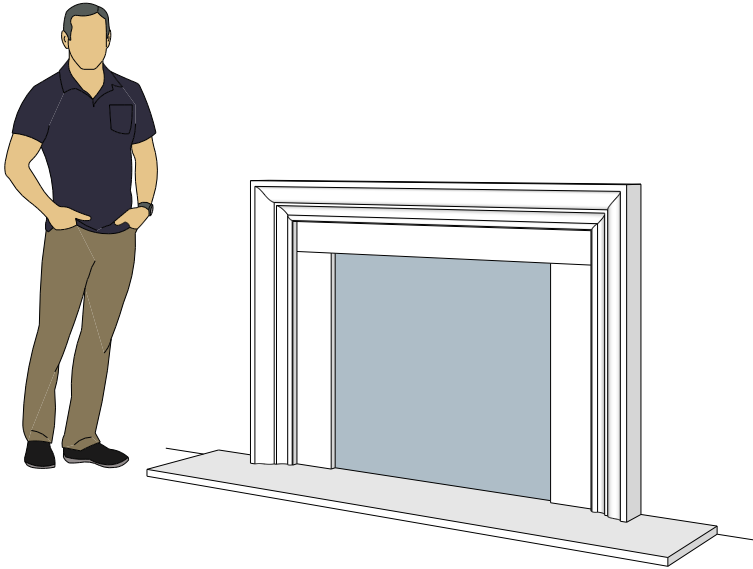

4112.8

4114.10

4124.10

For reference:
Hearth: 1" Thick 80"W x 16"D
Fireplace: 35 1/2"W x 32 1/2"H
Mantel opening: 48"W x 36"H

Picture Frame Series

4113.6

4113.8

4113.10

For reference:
Hearth: 1" Thick 80"W x 16"D
Fireplace: 35 1/2"W x 32 1/2"H
Mantel opening: 48"W x 36"H

Picture Frame Series

4115.7

4115.11

4119.10

For reference:
Hearth: 1" Thick 80"W x 16"D
Fireplace: 35 1/2"W x 32 1/2"H
Mantel opening: 48"W x 36"H