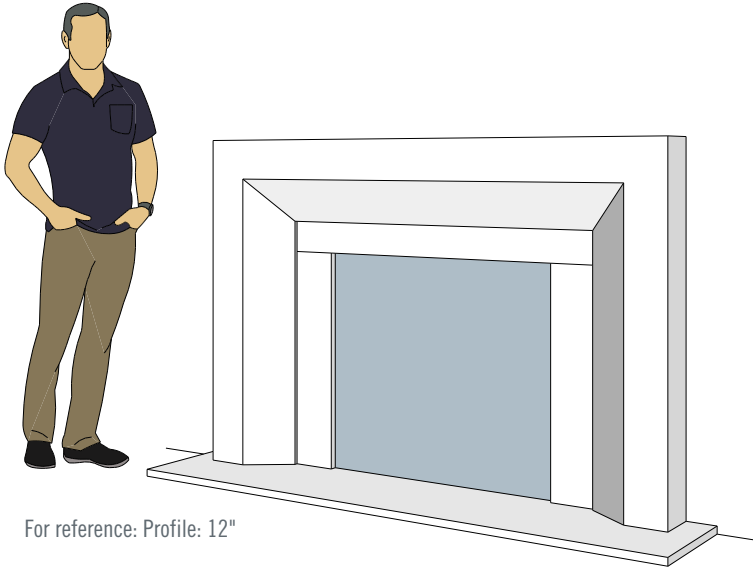

Picture Frame Series

4131.11

4127.6

4127.9

For reference:
 Hearth: 1" Thick 80"W x 16"D
 Fireplace: 35 1/2"W x 32 1/2"H
 Mantel opening: 48"W x 36"H

Picture Frame Series

4140.C

4141.C

4142.C

For reference:
 Hearth: 1" Thick 80"W x 16"D
 Fireplace: 35 1/2"W x 32 1/2"H
 Mantel opening: 48"W x 36"H
 Profile: 11"

Picture Frame Series

4143.C

Shelves

S9

S12

For reference:
Hearth: 1" Thick 80"W x 16"D
Fireplace: 35 1/2"W x 32 1/2"H
Mantel opening: 48"W x 36"H