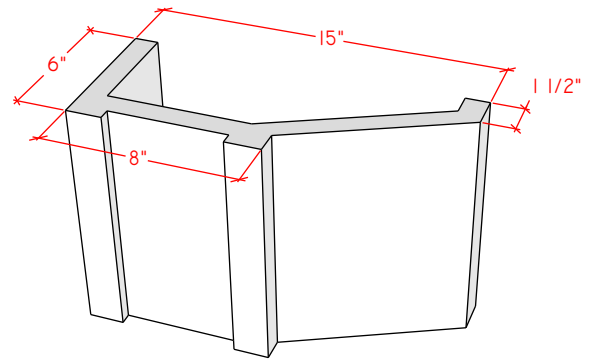

For reference:
Hearth: 1" Thick 80"W x 16"D
Fireplace: 35 1/2"W x 32 1/2"H
Mantel opening: 48"W x 36"H

Picture Frame Series

4115.7

4115.11

4119.10

For reference:
Hearth: 1" Thick 80"W x 16"D
Fireplace: 35 1/2"W x 32 1/2"H
Mantel opening: 48"W x 36"H

Picture Frame Series

4116.8

4116.11

4116.14

For reference:
Hearth: 1" Thick 80"W x 16"D
Fireplace: 35 1/2"W x 32 1/2"H
Mantel opening: 48"W x 36"H

Picture Frame Series

4122.16

4123.10

4121.12

For reference:
 Hearth: 1" Thick 80"W x 16"D
 Fireplace: 35 1/2"W x 32 1/2"H
 Mantel opening: 48"W x 36"H

Picture Frame Series

4125.8

4125.15

4130.8

For reference:
 Hearth: 1" Thick 80"W x 16"D
 Fireplace: 35 1/2"W x 32 1/2"H
 Mantel opening: 48"W x 36"H

Picture Frame Series

4131.11

4127.6

4127.9

For reference:
 Hearth: 1" Thick 80"W x 16"D
 Fireplace: 35 1/2"W x 32 1/2"H
 Mantel opening: 48"W x 36"H

Picture Frame Series

4140.C

4141.C