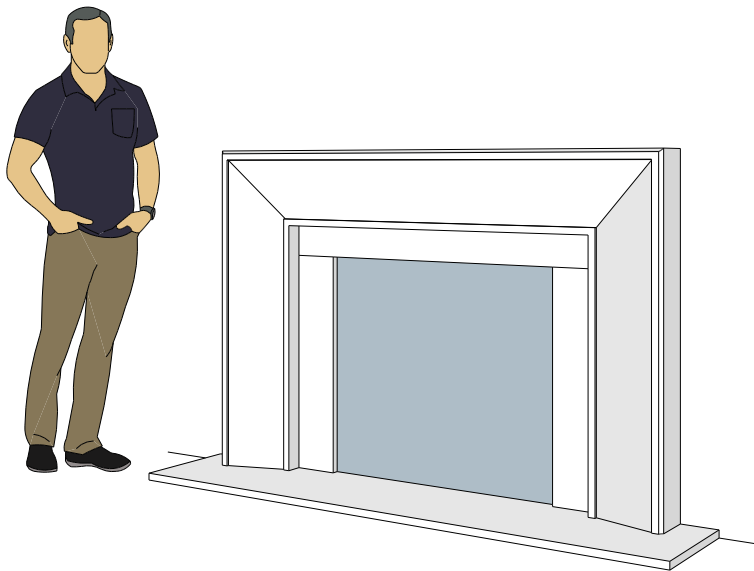

For reference:
Hearth: 1" Thick 80"W x 16"D
Fireplace: 35 1/2"W x 32 1/2"H
Mantel opening: 48"W x 36"H

Picture Frame Series

4115.7

4115.11

4119.10

For reference:
Hearth: 1" Thick 80"W x 16"D
Fireplace: 35 1/2"W x 32 1/2"H
Mantel opening: 48"W x 36"H

Picture Frame Series

4116.8

4116.11

4116.14

For reference:
Hearth: 1" Thick 80"W x 16"D
Fireplace: 35 1/2"W x 32 1/2"H
Mantel opening: 48"W x 36"H

Picture Frame Series

4122.16

4123.10