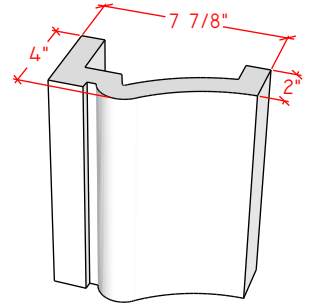

4112.8

4114.10

4124.10

For reference:
Hearth: 1" Thick 80"W x 16"D
Fireplace: 35 1/2"W x 32 1/2"H
Mantel opening: 48"W x 36"H

Picture Frame Series

4113.6

4113.8

4113.10

For reference:
Hearth: 1" Thick 80"W x 16"D
Fireplace: 35 1/2"W x 32 1/2"H
Mantel opening: 48"W x 36"H

Picture Frame Series

4115.7

4115.11

4119.10

For reference:
Hearth: 1" Thick 80"W x 16"D
Fireplace: 35 1/2"W x 32 1/2"H
Mantel opening: 48"W x 36"H

Picture Frame Series

4116.8

4116.11

4116.14

For reference:
Hearth: 1" Thick 80"W x 16"D
Fireplace: 35 1/2"W x 32 1/2"H
Mantel opening: 48"W x 36"H

Picture Frame Series

4122.16

4123.10

4121.12

For reference:
 Hearth: 1" Thick 80"W x 16"D
 Fireplace: 35 1/2"W x 32 1/2"H
 Mantel opening: 48"W x 36"H

Picture Frame Series

4125.8

4125.15

4130.8

For reference:
 Hearth: 1" Thick 80"W x 16"D
 Fireplace: 35 1/2"W x 32 1/2"H
 Mantel opening: 48"W x 36"H