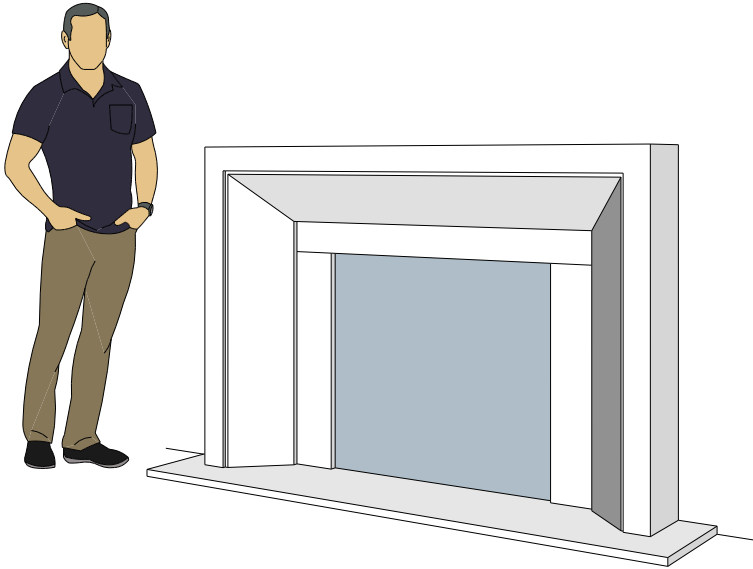

Picture Frame Series

4131.11

4127.6

4127.9

For reference:
 Hearth: 1" Thick 80"W x 16"D
 Fireplace: 35 1/2"W x 32 1/2"H
 Mantel opening: 48"W x 36"H

Picture Frame Series

4140.C

4141.C

4142.C

For reference:
 Hearth: 1" Thick 80"W x 16"D
 Fireplace: 35 1/2"W x 32 1/2"H
 Mantel opening: 48"W x 36"H
 Profile: 11"

Picture Frame Series

4143.C

Shelves

S9

S12

For reference:
Hearth: 1" Thick 80"W x 16"D
Fireplace: 35 1/2"W x 32 1/2"H
Mantel opening: 48"W x 36"H