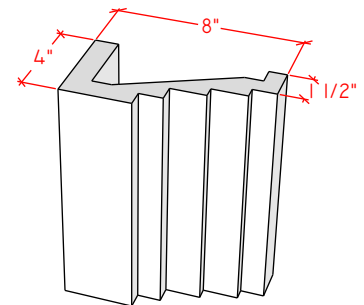

For reference:
Hearth: 1" Thick 80"W x 16"D
Fireplace: 35 1/2"W x 32 1/2"H
Mantel opening: 48"W x 36"H

Picture Frame Series

4115.7

4115.11

4119.10

For reference:
Hearth: 1" Thick 80"W x 16"D
Fireplace: 35 1/2"W x 32 1/2"H
Mantel opening: 48"W x 36"H

Picture Frame Series

4116.8

4116.11

4116.14

For reference:
Hearth: 1" Thick 80"W x 16"D
Fireplace: 35 1/2"W x 32 1/2"H
Mantel opening: 48"W x 36"H

Picture Frame Series

4122.16

4123.10

4121.12

For reference:
 Hearth: 1" Thick 80"W x 16"D
 Fireplace: 35 1/2"W x 32 1/2"H
 Mantel opening: 48"W x 36"H

Picture Frame Series

4125.8

4125.15

4130.8

For reference:
 Hearth: 1" Thick 80"W x 16"D
 Fireplace: 35 1/2"W x 32 1/2"H
 Mantel opening: 48"W x 36"H

Picture Frame Series

4131.11

4127.6

4127.9

For reference:
 Hearth: 1" Thick 80"W x 16"D
 Fireplace: 35 1/2"W x 32 1/2"H
 Mantel opening: 48"W x 36"H

Picture Frame Series

4140.C

4141.C