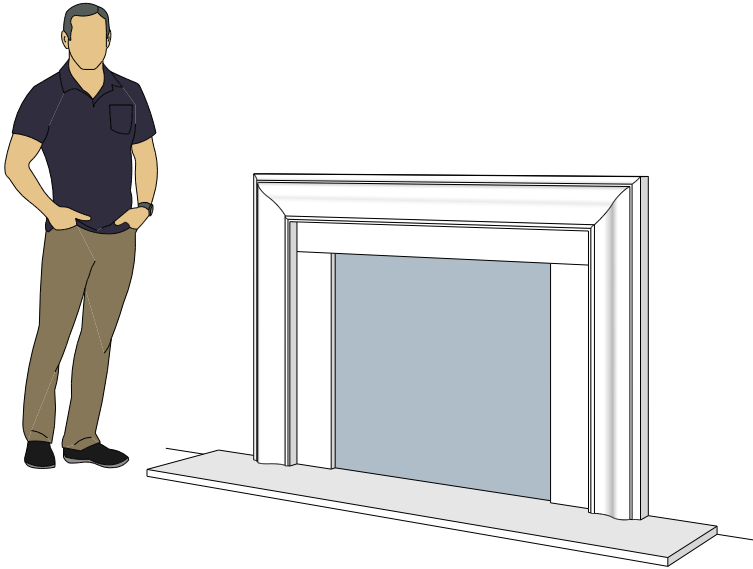

4112.8

4114.10

4124.10

For reference:
Hearth: 1" Thick 80"W x 16"D
Fireplace: 35 1/2"W x 32 1/2"H
Mantel opening: 48"W x 36"H

Picture Frame Series

4113.6

4113.8

4113.10

For reference:
Hearth: 1" Thick 80"W x 16"D
Fireplace: 35 1/2"W x 32 1/2"H
Mantel opening: 48"W x 36"H

Picture Frame Series

4115.7

4115.11

4119.10

For reference:
Hearth: 1" Thick 80"W x 16"D
Fireplace: 35 1/2"W x 32 1/2"H
Mantel opening: 48"W x 36"H