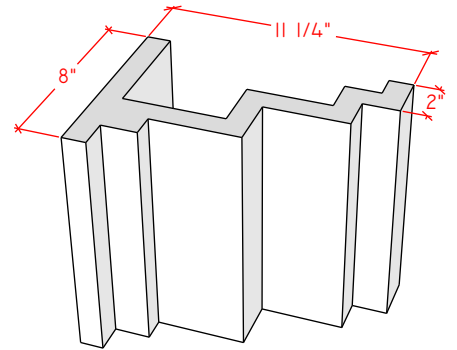

For reference:
Hearth: 1" Thick 80"W x 16"D
Fireplace: 35 1/2"W x 32 1/2"H
Mantel opening: 48"W x 36"H

Picture Frame Series

4115.7

4115.11

4119.10

For reference:
Hearth: 1" Thick 80"W x 16"D
Fireplace: 35 1/2"W x 32 1/2"H
Mantel opening: 48"W x 36"H

Picture Frame Series

4116.8

4116.11

4116.14

For reference:
Hearth: 1" Thick 80"W x 16"D
Fireplace: 35 1/2"W x 32 1/2"H
Mantel opening: 48"W x 36"H

Picture Frame Series

4122.16

4123.10

4121.12

For reference:
 Hearth: 1" Thick 80"W x 16"D
 Fireplace: 35 1/2"W x 32 1/2"H
 Mantel opening: 48"W x 36"H

Picture Frame Series

4125.8

4125.15

4130.8

For reference:
 Hearth: 1" Thick 80"W x 16"D
 Fireplace: 35 1/2"W x 32 1/2"H
 Mantel opening: 48"W x 36"H

Picture Frame Series

4131.11

4127.6

4127.9

For reference:
 Hearth: 1" Thick 80"W x 16"D
 Fireplace: 35 1/2"W x 32 1/2"H
 Mantel opening: 48"W x 36"H

Picture Frame Series

4140.C

4141.C