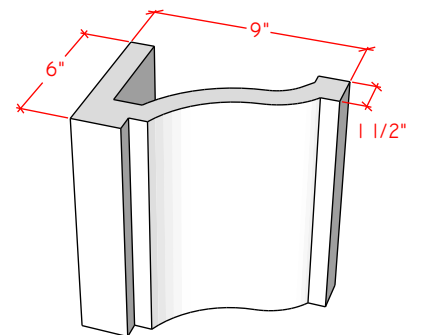

For reference:
Hearth: 1" Thick 80"W x 16"D
Fireplace: 35 1/2"W x 32 1/2"H
Mantel opening: 48"W x 36"H

Picture Frame Series

4115.7

4115.11

4119.10

For reference:
Hearth: 1" Thick 80"W x 16"D
Fireplace: 35 1/2"W x 32 1/2"H
Mantel opening: 48"W x 36"H

Picture Frame Series

4116.8

4116.11

4116.14

For reference:
Hearth: 1" Thick 80"W x 16"D
Fireplace: 35 1/2"W x 32 1/2"H
Mantel opening: 48"W x 36"H

Picture Frame Series

4122.16

4123.10

4121.12

For reference:
 Hearth: 1" Thick 80"W x 16"D
 Fireplace: 35 1/2"W x 32 1/2"H
 Mantel opening: 48"W x 36"H

Picture Frame Series

4125.8

4125.15

4130.8

For reference:
 Hearth: 1" Thick 80"W x 16"D
 Fireplace: 35 1/2"W x 32 1/2"H
 Mantel opening: 48"W x 36"H

Picture Frame Series

4131.11

4127.6

4127.9

For reference:
 Hearth: 1" Thick 80"W x 16"D
 Fireplace: 35 1/2"W x 32 1/2"H
 Mantel opening: 48"W x 36"H

Picture Frame Series

4140.C

4141.C