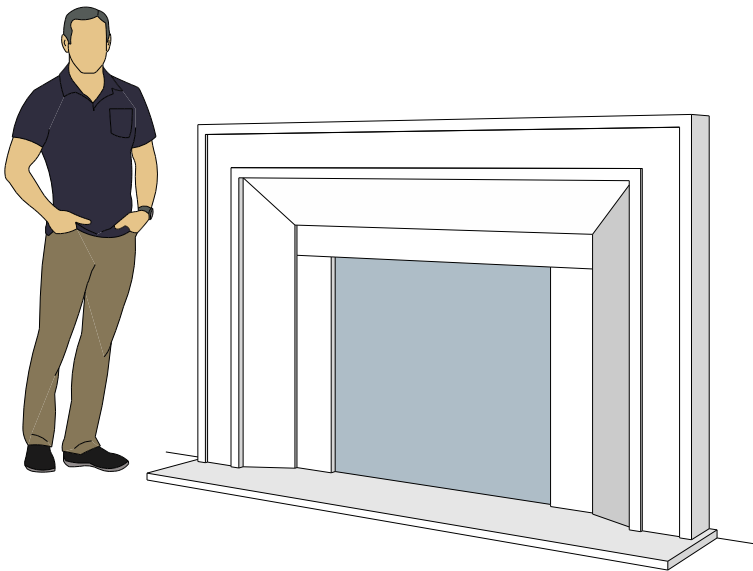

Picture Frame Series

4116.8

4116.11

4116.14

For reference:
Hearth: 1" Thick 80"W x 16"D
Fireplace: 35 1/2"W x 32 1/2"H
Mantel opening: 48"W x 36"H

Picture Frame Series

4122.16

4123.10

4121.12

For reference:
 Hearth: 1" Thick 80"W x 16"D
 Fireplace: 35 1/2"W x 32 1/2"H
 Mantel opening: 48"W x 36"H

Picture Frame Series

4125.8

4125.15

4130.8

For reference:
 Hearth: 1" Thick 80"W x 16"D
 Fireplace: 35 1/2"W x 32 1/2"H
 Mantel opening: 48"W x 36"H