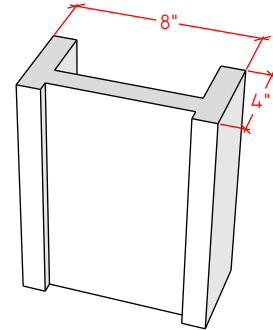

For reference:
Hearth: 1" Thick 80"W x 16"D
Fireplace: 35 1/2"W x 32 1/2"H
Mantel opening: 48"W x 36"H

Picture Frame Series

4115.7

4115.11

4119.10

For reference:
Hearth: 1" Thick 80"W x 16"D
Fireplace: 35 1/2"W x 32 1/2"H
Mantel opening: 48"W x 36"H

Picture Frame Series

4116.8

4116.11

4116.14

For reference:
Hearth: 1" Thick 80"W x 16"D
Fireplace: 35 1/2"W x 32 1/2"H
Mantel opening: 48"W x 36"H

Picture Frame Series

4122.16

4123.10

4121.12

For reference:
 Hearth: 1" Thick 80"W x 16"D
 Fireplace: 35 1/2"W x 32 1/2"H
 Mantel opening: 48"W x 36"H

Picture Frame Series

4125.8

4125.15

4130.8

For reference:
 Hearth: 1" Thick 80"W x 16"D
 Fireplace: 35 1/2"W x 32 1/2"H
 Mantel opening: 48"W x 36"H

Picture Frame Series

4131.11

4127.6

4127.9

For reference:
 Hearth: 1" Thick 80"W x 16"D
 Fireplace: 35 1/2"W x 32 1/2"H
 Mantel opening: 48"W x 36"H

Picture Frame Series

4140.C

4141.C