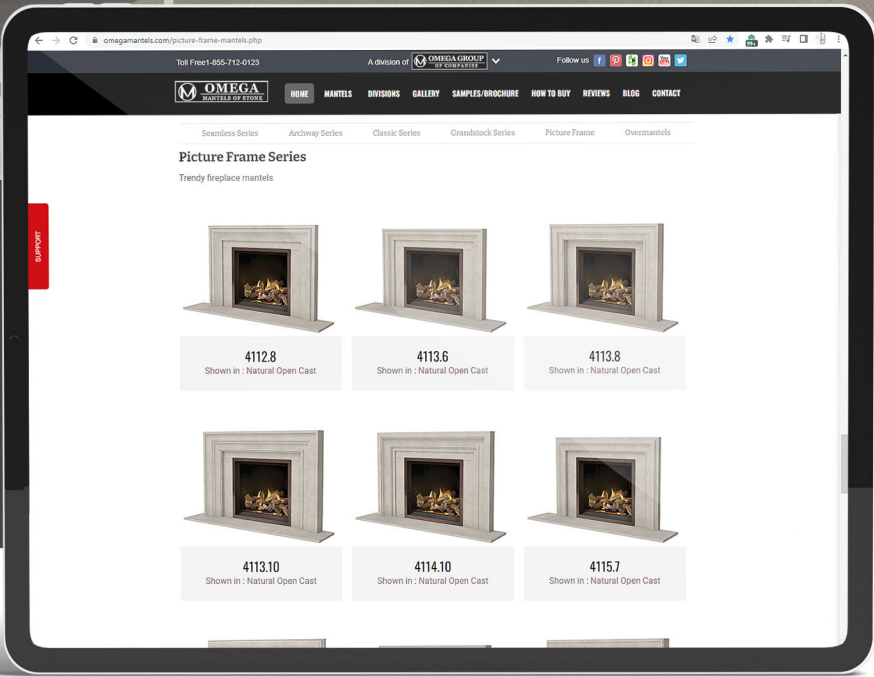

4113.8-GS

With more than 25 models and 20 colors and finishes to choose from, you can add a modern look to any design.

Enter the Omega Mantels website to discover all the new Picture Frame models.

Picture Frame Series