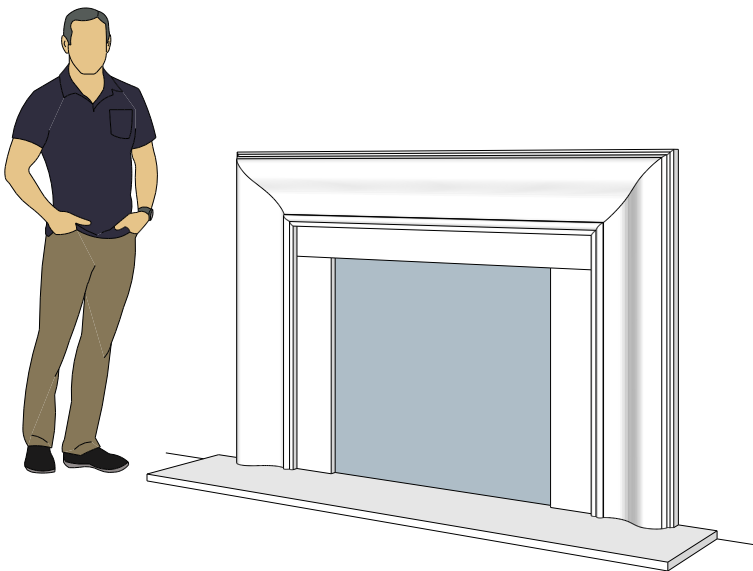

4112.8

4114.10

4124.10

For reference:
Hearth: 1" Thick 80"W x 16"D
Fireplace: 35 1/2"W x 32 1/2"H
Mantel opening: 48"W x 36"H

Picture Frame Series

4113.6

4113.8

4113.10

For reference:
Hearth: 1" Thick 80"W x 16"D
Fireplace: 35 1/2"W x 32 1/2"H
Mantel opening: 48"W x 36"H

Picture Frame Series

4115.7

4115.11

4119.10

For reference:
Hearth: 1" Thick 80"W x 16"D
Fireplace: 35 1/2"W x 32 1/2"H
Mantel opening: 48"W x 36"H