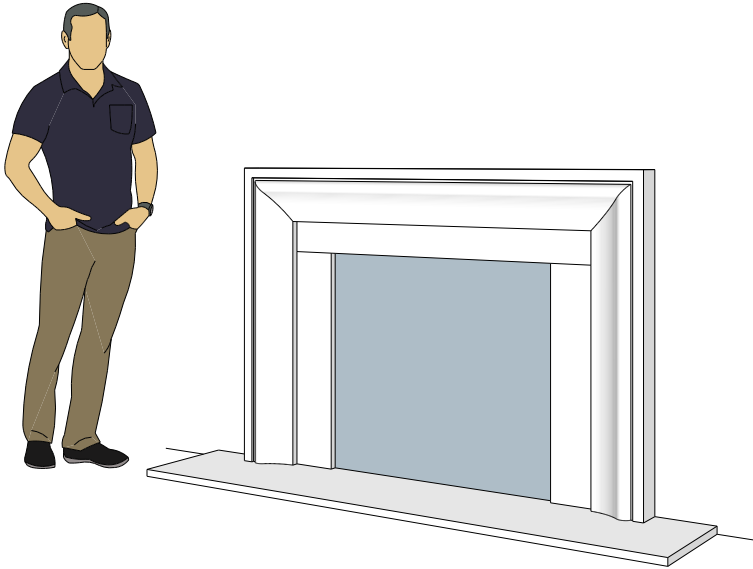

4112.8

4114.10

4124.10

For reference:
Hearth: 1" Thick 80"W x 16"D
Fireplace: 35 1/2"W x 32 1/2"H
Mantel opening: 48"W x 36"H

Picture Frame Series

4113.6

4113.8

4113.10