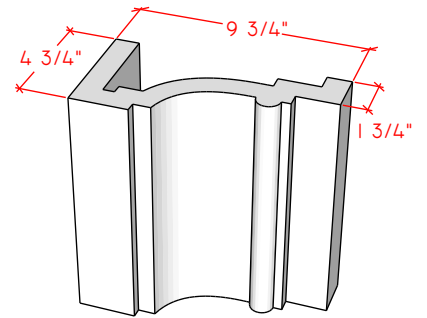

4112.8

4114.10

4124.10

For reference:
Hearth: 1" Thick 80"W x 16"D
Fireplace: 35 1/2"W x 32 1/2"H
Mantel opening: 48"W x 36"H

Picture Frame Series

4113.6

4113.8

4113.10

For reference:
Hearth: 1" Thick 80"W x 16"D
Fireplace: 35 1/2"W x 32 1/2"H
Mantel opening: 48"W x 36"H

Picture Frame Series

4115.7

4115.11

4119.10

For reference:
Hearth: 1" Thick 80"W x 16"D
Fireplace: 35 1/2"W x 32 1/2"H
Mantel opening: 48"W x 36"H

Picture Frame Series

4116.8

4116.11

4116.14

For reference:
Hearth: 1" Thick 80"W x 16"D
Fireplace: 35 1/2"W x 32 1/2"H
Mantel opening: 48"W x 36"H

Picture Frame Series

4122.16

4123.10

4121.12

For reference:
 Hearth: 1" Thick 80"W x 16"D
 Fireplace: 35 1/2"W x 32 1/2"H
 Mantel opening: 48"W x 36"H

Picture Frame Series

4125.8

4125.15

4130.8

For reference:
 Hearth: 1" Thick 80"W x 16"D
 Fireplace: 35 1/2"W x 32 1/2"H
 Mantel opening: 48"W x 36"H