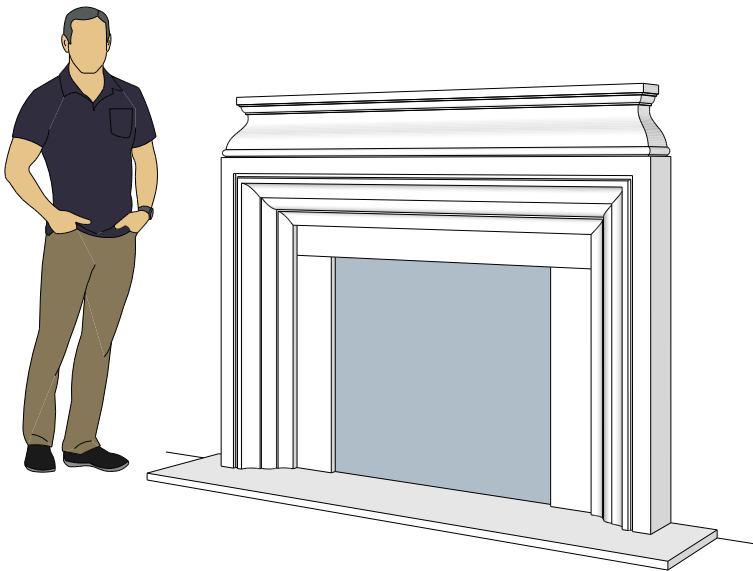

Picture Frame Series

4116.8

4116.11

4116.14

For reference:
Hearth: 1" Thick 80"W x 16"D
Fireplace: 35 1/2"W x 32 1/2"H
Mantel opening: 48"W x 36"H

Picture Frame Series

4122.16

4123.10

4121.12

For reference:
 Hearth: 1" Thick 80"W x 16"D
 Fireplace: 35 1/2"W x 32 1/2"H
 Mantel opening: 48"W x 36"H

Picture Frame Series

4125.8

4125.15

4130.8

For reference:
 Hearth: 1" Thick 80"W x 16"D
 Fireplace: 35 1/2"W x 32 1/2"H
 Mantel opening: 48"W x 36"H

Picture Frame Series

4131.11

4127.6

4127.9

For reference:
 Hearth: 1" Thick 80"W x 16"D
 Fireplace: 35 1/2"W x 32 1/2"H
 Mantel opening: 48"W x 36"H

Picture Frame Series

4140.C

4141.C

4142.C

For reference:
 Hearth: 1" Thick 80"W x 16"D
 Fireplace: 35 1/2"W x 32 1/2"H
 Mantel opening: 48"W x 36"H
 Profile: 11"

Picture Frame Series

4143.C

Shelves

S9

S12

For reference:
Hearth: 1" Thick 80"W x 16"D
Fireplace: 35 1/2"W x 32 1/2"H
Mantel opening: 48"W x 36"H