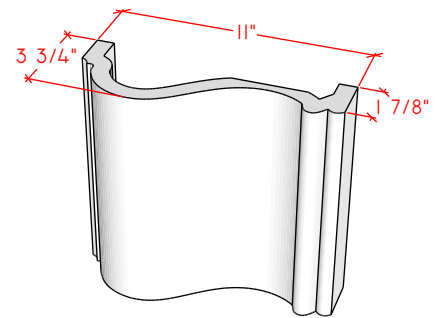

4112.8

4114.10

4124.10

For reference:
Hearth: 1" Thick 80"W x 16"D
Fireplace: 35 1/2"W x 32 1/2"H
Mantel opening: 48"W x 36"H

Picture Frame Series

4113.6

4113.8

4113.10

For reference:
Hearth: 1" Thick 80"W x 16"D
Fireplace: 35 1/2"W x 32 1/2"H
Mantel opening: 48"W x 36"H

Picture Frame Series

4115.7

4115.11

4119.10

For reference:
Hearth: 1" Thick 80"W x 16"D
Fireplace: 35 1/2"W x 32 1/2"H
Mantel opening: 48"W x 36"H

Picture Frame Series

4116.8

4116.11

4116.14

For reference:
Hearth: 1" Thick 80"W x 16"D
Fireplace: 35 1/2"W x 32 1/2"H
Mantel opening: 48"W x 36"H

Picture Frame Series

4122.16

4123.10

4121.12

For reference:
 Hearth: 1" Thick 80"W x 16"D
 Fireplace: 35 1/2"W x 32 1/2"H
 Mantel opening: 48"W x 36"H

Picture Frame Series

4125.8

4125.15

4130.8

For reference:
 Hearth: 1" Thick 80"W x 16"D
 Fireplace: 35 1/2"W x 32 1/2"H
 Mantel opening: 48"W x 36"H