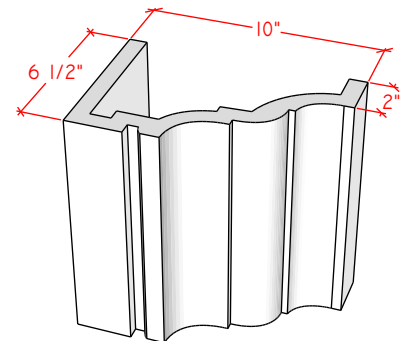

4112.8

4114.10

4124.10

For reference:
Hearth: 1" Thick 80"W x 16"D
Fireplace: 35 1/2"W x 32 1/2"H
Mantel opening: 48"W x 36"H

Picture Frame Series

4113.6

4113.8

4113.10

For reference:
Hearth: 1" Thick 80"W x 16"D
Fireplace: 35 1/2"W x 32 1/2"H
Mantel opening: 48"W x 36"H

Picture Frame Series

4115.7

4115.11

4119.10

For reference:
Hearth: 1" Thick 80"W x 16"D
Fireplace: 35 1/2"W x 32 1/2"H
Mantel opening: 48"W x 36"H

Picture Frame Series

4116.8

4116.11

4116.14

For reference:
Hearth: 1" Thick 80"W x 16"D
Fireplace: 35 1/2"W x 32 1/2"H
Mantel opening: 48"W x 36"H

Picture Frame Series

4122.16

4123.10