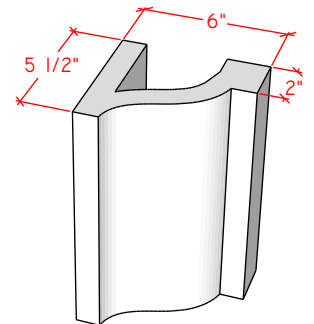

For reference:
Hearth: 1" Thick 80"W x 16"D
Fireplace: 35 1/2"W x 32 1/2"H
Mantel opening: 48"W x 36"H

Picture Frame Series

4115.7

4115.11

4119.10

For reference:
Hearth: 1" Thick 80"W x 16"D
Fireplace: 35 1/2"W x 32 1/2"H
Mantel opening: 48"W x 36"H

Picture Frame Series

4116.8

4116.11

4116.14

For reference:
Hearth: 1" Thick 80"W x 16"D
Fireplace: 35 1/2"W x 32 1/2"H
Mantel opening: 48"W x 36"H

Picture Frame Series

4122.16

4123.10

4121.12

For reference:
 Hearth: 1" Thick 80"W x 16"D
 Fireplace: 35 1/2"W x 32 1/2"H
 Mantel opening: 48"W x 36"H

Picture Frame Series

4125.8

4125.15

4130.8

For reference:
 Hearth: 1" Thick 80"W x 16"D
 Fireplace: 35 1/2"W x 32 1/2"H
 Mantel opening: 48"W x 36"H

Picture Frame Series

4131.11

4127.6

4127.9

For reference:
 Hearth: 1" Thick 80"W x 16"D
 Fireplace: 35 1/2"W x 32 1/2"H
 Mantel opening: 48"W x 36"H

Picture Frame Series

4140.C

4141.C