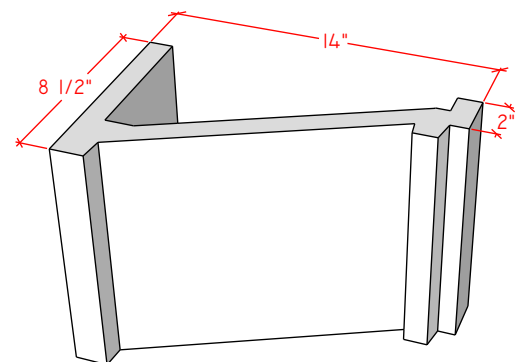

Picture Frame Series

4112.8

4114.10

4124.10

For reference:
 Hearth: 1" Thick 80"W x 16"D
 Fireplace: 35 1/2"W x 32 1/2"H
 Mantel opening: 48"W x 36"H

Picture Frame Series

4113.6

4113.8

4113.10

For reference:
Hearth: 1" Thick 80"W x 16"D
Fireplace: 35 1/2"W x 32 1/2"H
Mantel opening: 48"W x 36"H

Picture Frame Series

4115.7

4115.11

4119.10

For reference:
Hearth: 1" Thick 80"W x 16"D
Fireplace: 35 1/2"W x 32 1/2"H
Mantel opening: 48"W x 36"H

Picture Frame Series

4116.8

4116.11

4116.14

For reference:
Hearth: 1" Thick 80"W x 16"D
Fireplace: 35 1/2"W x 32 1/2"H
Mantel opening: 48"W x 36"H

Picture Frame Series

4122.16

4123.10

4121.12

For reference:
 Hearth: 1" Thick 80"W x 16"D
 Fireplace: 35 1/2"W x 32 1/2"H
 Mantel opening: 48"W x 36"H

Picture Frame Series

4125.8

4125.15

4130.8

For reference:
 Hearth: 1" Thick 80"W x 16"D
 Fireplace: 35 1/2"W x 32 1/2"H
 Mantel opening: 48"W x 36"H