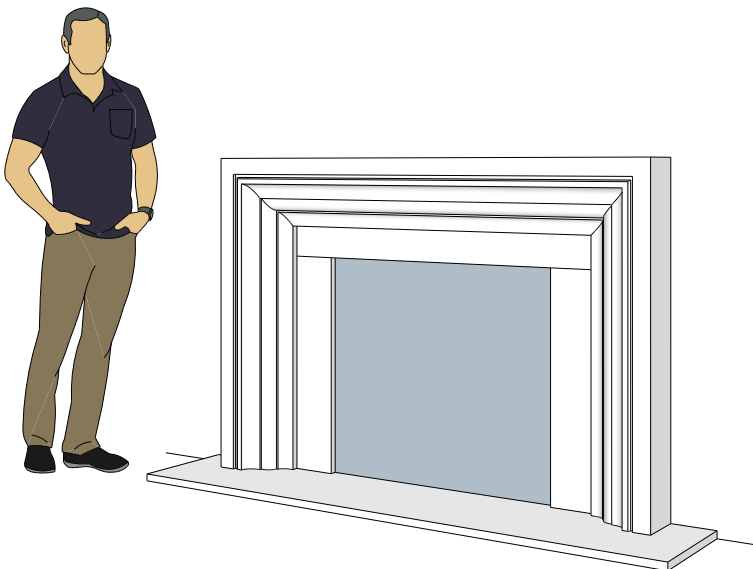

Picture Frame Series

4112.8

4114.10

4124.10

For reference:
 Hearth: 1" Thick 80"W x 16"D
 Fireplace: 35 1/2"W x 32 1/2"H
 Mantel opening: 48"W x 36"H

Picture Frame Series

4113.6

4113.8

4113.10

For reference:
Hearth: 1" Thick 80"W x 16"D
Fireplace: 35 1/2"W x 32 1/2"H
Mantel opening: 48"W x 36"H

Picture Frame Series

4115.7

4115.11

4119.10

For reference:
Hearth: 1" Thick 80"W x 16"D
Fireplace: 35 1/2"W x 32 1/2"H
Mantel opening: 48"W x 36"H

Picture Frame Series

4116.8

4116.11

4116.14

For reference:
Hearth: 1" Thick 80"W x 16"D
Fireplace: 35 1/2"W x 32 1/2"H
Mantel opening: 48"W x 36"H

Picture Frame Series

4122.16

4123.10

4121.12

For reference:
 Hearth: 1" Thick 80"W x 16"D
 Fireplace: 35 1/2"W x 32 1/2"H
 Mantel opening: 48"W x 36"H

Picture Frame Series

4125.8

4125.15

4130.8

For reference:
 Hearth: 1" Thick 80"W x 16"D
 Fireplace: 35 1/2"W x 32 1/2"H
 Mantel opening: 48"W x 36"H