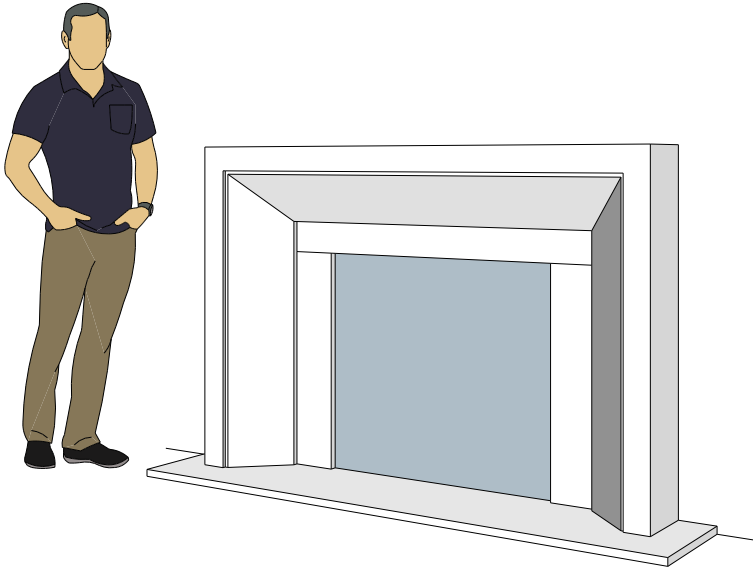

4121.12

For reference:
 Hearth: 1" Thick 80"W x 16"D
 Fireplace: 35 1/2"W x 32 1/2"H
 Mantel opening: 48"W x 36"H

Picture Frame Series

4125.8

4125.15

4130.8

For reference:
 Hearth: 1" Thick 80"W x 16"D
 Fireplace: 35 1/2"W x 32 1/2"H
 Mantel opening: 48"W x 36"H

Picture Frame Series

4131.11

4127.6

4127.9

For reference:
 Hearth: 1" Thick 80"W x 16"D
 Fireplace: 35 1/2"W x 32 1/2"H
 Mantel opening: 48"W x 36"H

Picture Frame Series

4140.C

4141.C

4142.C

For reference:
 Hearth: 1" Thick 80"W x 16"D
 Fireplace: 35 1/2"W x 32 1/2"H
 Mantel opening: 48"W x 36"H
 Profile: 11"

Picture Frame Series

4143.C

Shelves

S9

S12

For reference:
Hearth: 1" Thick 80"W x 16"D
Fireplace: 35 1/2"W x 32 1/2"H
Mantel opening: 48"W x 36"H