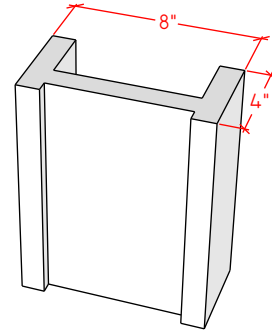

4113.10

For reference:
Hearth: 1" Thick 80"W x 16"D
Fireplace: 35 1/2"W x 32 1/2"H
Mantel opening: 48"W x 36"H

Picture Frame Series

4115.7

4115.11

4119.10

For reference:
Hearth: 1" Thick 80"W x 16"D
Fireplace: 35 1/2"W x 32 1/2"H
Mantel opening: 48"W x 36"H

Picture Frame Series

4116.8

4116.11

4116.14

For reference:
Hearth: 1" Thick 80"W x 16"D
Fireplace: 35 1/2"W x 32 1/2"H
Mantel opening: 48"W x 36"H

Picture Frame Series

4122.16

4123.10

4121.12

For reference:
 Hearth: 1" Thick 80"W x 16"D
 Fireplace: 35 1/2"W x 32 1/2"H
 Mantel opening: 48"W x 36"H

Picture Frame Series

4125.8

4125.15

4130.8

For reference:
 Hearth: 1" Thick 80"W x 16"D
 Fireplace: 35 1/2"W x 32 1/2"H
 Mantel opening: 48"W x 36"H

Picture Frame Series

4131.11

4127.6

4127.9

For reference:
 Hearth: 1" Thick 80"W x 16"D
 Fireplace: 35 1/2"W x 32 1/2"H
 Mantel opening: 48"W x 36"H

Picture Frame Series

4140.C

4141.C