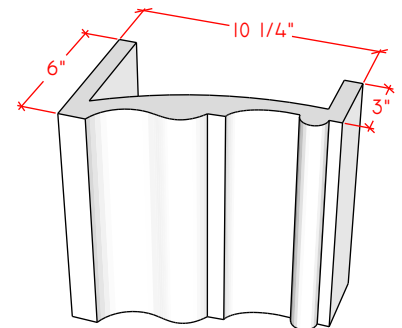

Picture Frame Series

4112.8

4114.10

4124.10

For reference:
 Hearth: 1" Thick 80"W x 16"D
 Fireplace: 35 1/2"W x 32 1/2"H
 Mantel opening: 48"W x 36"H

Picture Frame Series

4113.6

4113.8

4113.10

For reference:
Hearth: 1" Thick 80"W x 16"D
Fireplace: 35 1/2"W x 32 1/2"H
Mantel opening: 48"W x 36"H

Picture Frame Series

4115.7

4115.11

4119.10

For reference:
Hearth: 1" Thick 80"W x 16"D
Fireplace: 35 1/2"W x 32 1/2"H
Mantel opening: 48"W x 36"H

Picture Frame Series

4116.8

4116.11

4116.14

For reference:
Hearth: 1" Thick 80"W x 16"D
Fireplace: 35 1/2"W x 32 1/2"H
Mantel opening: 48"W x 36"H

Picture Frame Series

4122.16

4123.10

4121.12

For reference:
 Hearth: 1" Thick 80"W x 16"D
 Fireplace: 35 1/2"W x 32 1/2"H
 Mantel opening: 48"W x 36"H

Picture Frame Series

4125.8

4125.15

4130.8

For reference:
 Hearth: 1" Thick 80"W x 16"D
 Fireplace: 35 1/2"W x 32 1/2"H
 Mantel opening: 48"W x 36"H