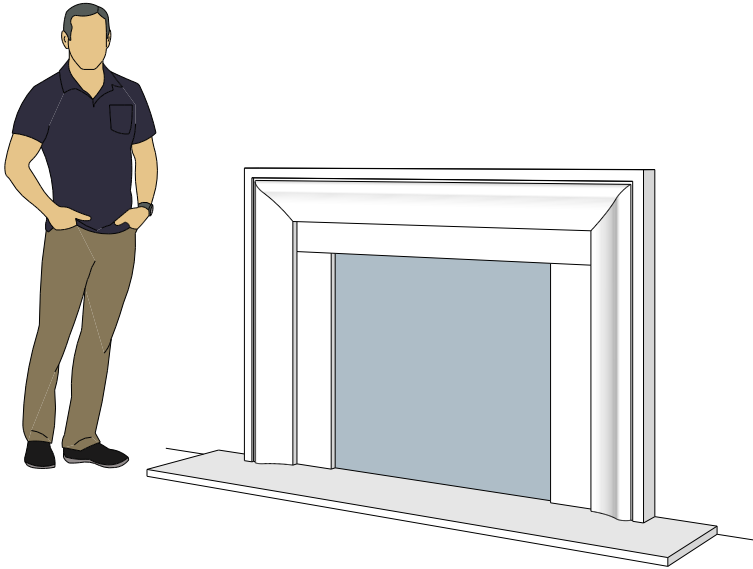

Picture Frame Series

4112.8

4114.10

4124.10

For reference:
 Hearth: 1" Thick 80"W x 16"D
 Fireplace: 35 1/2"W x 32 1/2"H
 Mantel opening: 48"W x 36"H

Picture Frame Series

4113.6

4113.8

4113.10

For reference:
Hearth: 1" Thick 80"W x 16"D
Fireplace: 35 1/2"W x 32 1/2"H
Mantel opening: 48"W x 36"H

Picture Frame Series

4115.7

4115.11

4119.10

For reference:
Hearth: 1" Thick 80"W x 16"D
Fireplace: 35 1/2"W x 32 1/2"H
Mantel opening: 48"W x 36"H

Picture Frame Series

4116.8

4116.11

4116.14

For reference:
Hearth: 1" Thick 80"W x 16"D
Fireplace: 35 1/2"W x 32 1/2"H
Mantel opening: 48"W x 36"H

Picture Frame Series

4122.16

4123.10

4121.12

For reference:
 Hearth: 1" Thick 80"W x 16"D
 Fireplace: 35 1/2"W x 32 1/2"H
 Mantel opening: 48"W x 36"H

Picture Frame Series

4125.8

4125.15

4130.8

For reference:
 Hearth: 1" Thick 80"W x 16"D
 Fireplace: 35 1/2"W x 32 1/2"H
 Mantel opening: 48"W x 36"H