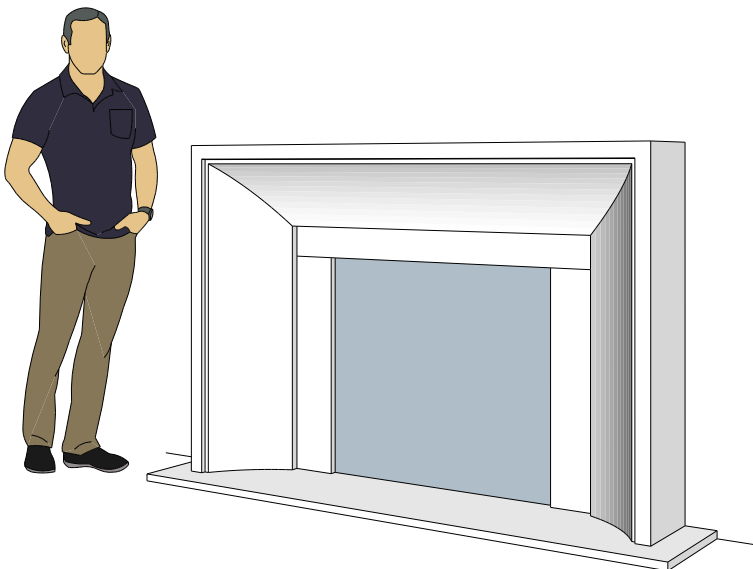

4113.10

For reference:
Hearth: 1" Thick 80"W x 16"D
Fireplace: 35 1/2"W x 32 1/2"H
Mantel opening: 48"W x 36"H

Picture Frame Series

4115.7

4115.11

4119.10

For reference:
Hearth: 1" Thick 80"W x 16"D
Fireplace: 35 1/2"W x 32 1/2"H
Mantel opening: 48"W x 36"H

Picture Frame Series

4116.8

4116.11

4116.14

For reference:
Hearth: 1" Thick 80"W x 16"D
Fireplace: 35 1/2"W x 32 1/2"H
Mantel opening: 48"W x 36"H

Picture Frame Series

4122.16

4123.10

4121.12

For reference:
 Hearth: 1" Thick 80"W x 16"D
 Fireplace: 35 1/2"W x 32 1/2"H
 Mantel opening: 48"W x 36"H

Picture Frame Series

4125.8

4125.15

4130.8

For reference:
 Hearth: 1" Thick 80"W x 16"D
 Fireplace: 35 1/2"W x 32 1/2"H
 Mantel opening: 48"W x 36"H

Picture Frame Series

4131.11

4127.6

4127.9

For reference:
 Hearth: 1" Thick 80"W x 16"D
 Fireplace: 35 1/2"W x 32 1/2"H
 Mantel opening: 48"W x 36"H

Picture Frame Series

4140.C

4141.C