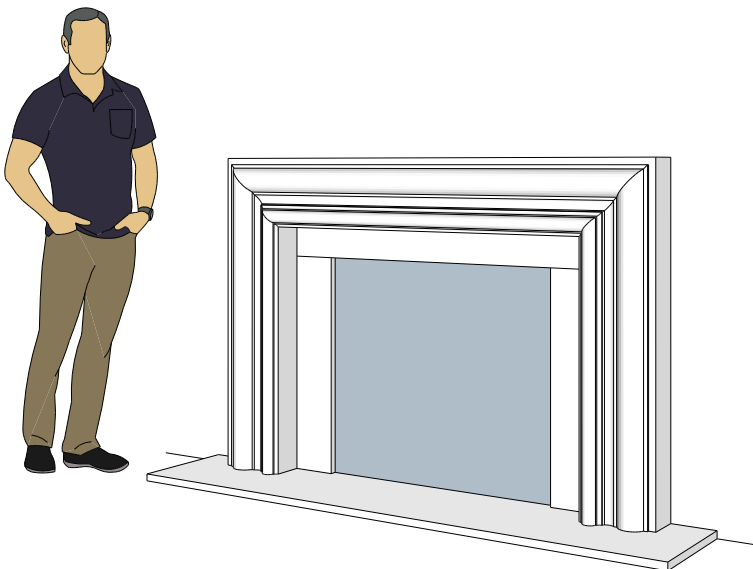

Picture Frame Series

4112.8

4114.10

4124.10

For reference:
 Hearth: 1" Thick 80"W x 16"D
 Fireplace: 35 1/2"W x 32 1/2"H
 Mantel opening: 48"W x 36"H

Picture Frame Series

4113.6

4113.8

4113.10

For reference:
Hearth: 1" Thick 80"W x 16"D
Fireplace: 35 1/2"W x 32 1/2"H
Mantel opening: 48"W x 36"H

Picture Frame Series

4115.7

4115.11

4119.10

For reference:
Hearth: 1" Thick 80"W x 16"D
Fireplace: 35 1/2"W x 32 1/2"H
Mantel opening: 48"W x 36"H

Picture Frame Series

4116.8

4116.11

4116.14

For reference:
Hearth: 1" Thick 80"W x 16"D
Fireplace: 35 1/2"W x 32 1/2"H
Mantel opening: 48"W x 36"H

Picture Frame Series

4122.16

4123.10

4121.12

For reference:
 Hearth: 1" Thick 80"W x 16"D
 Fireplace: 35 1/2"W x 32 1/2"H
 Mantel opening: 48"W x 36"H

Picture Frame Series

4125.8

4125.15

4130.8

For reference:
 Hearth: 1" Thick 80"W x 16"D
 Fireplace: 35 1/2"W x 32 1/2"H
 Mantel opening: 48"W x 36"H