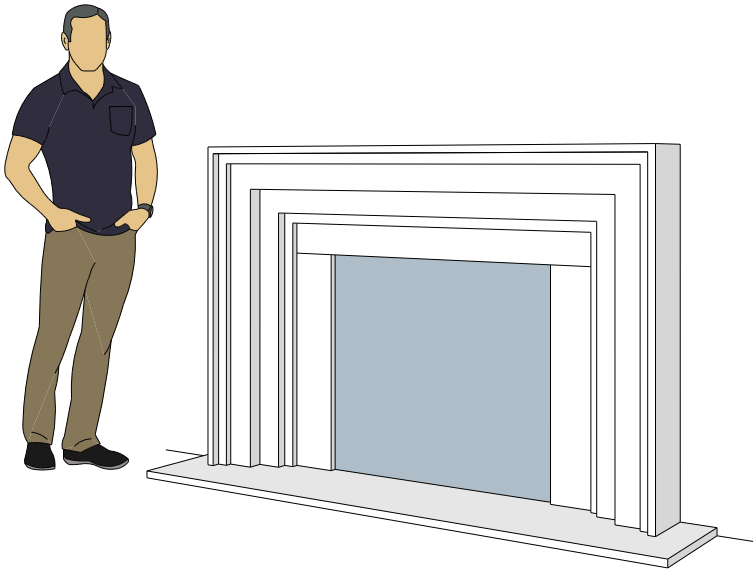

Picture Frame Series

4116.8

4116.11

4116.14

For reference:
Hearth: 1" Thick 80"W x 16"D
Fireplace: 35 1/2"W x 32 1/2"H
Mantel opening: 48"W x 36"H

Picture Frame Series

4122.16

4123.10

4121.12

For reference:
 Hearth: 1" Thick 80"W x 16"D
 Fireplace: 35 1/2"W x 32 1/2"H
 Mantel opening: 48"W x 36"H

Picture Frame Series

4125.8

4125.15

4130.8

For reference:
 Hearth: 1" Thick 80"W x 16"D
 Fireplace: 35 1/2"W x 32 1/2"H
 Mantel opening: 48"W x 36"H

Picture Frame Series

4131.11

4127.6

4127.9

For reference:
 Hearth: 1" Thick 80"W x 16"D
 Fireplace: 35 1/2"W x 32 1/2"H
 Mantel opening: 48"W x 36"H

Picture Frame Series

4140.C

4141.C