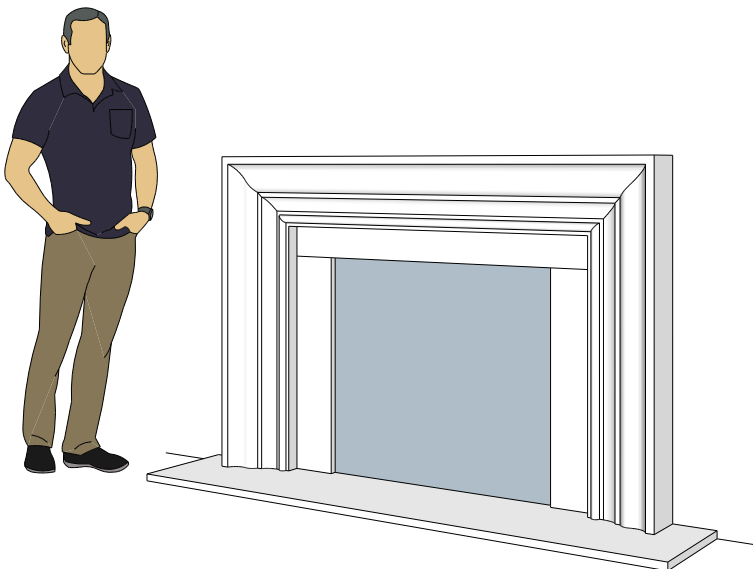

Picture Frame Series

4112.8

4114.10

4124.10

For reference:
 Hearth: 1" Thick 80"W x 16"D
 Fireplace: 35 1/2"W x 32 1/2"H
 Mantel opening: 48"W x 36"H

Picture Frame Series

4113.6

4113.8

4113.10

For reference:
Hearth: 1" Thick 80"W x 16"D
Fireplace: 35 1/2"W x 32 1/2"H
Mantel opening: 48"W x 36"H

Picture Frame Series

4115.7

4115.11

4119.10

For reference:
Hearth: 1" Thick 80"W x 16"D
Fireplace: 35 1/2"W x 32 1/2"H
Mantel opening: 48"W x 36"H

Picture Frame Series

4116.8

4116.11

4116.14

For reference:
Hearth: 1" Thick 80"W x 16"D
Fireplace: 35 1/2"W x 32 1/2"H
Mantel opening: 48"W x 36"H

Picture Frame Series

4122.16

4123.10

4121.12

For reference:
 Hearth: 1" Thick 80"W x 16"D
 Fireplace: 35 1/2"W x 32 1/2"H
 Mantel opening: 48"W x 36"H

Picture Frame Series

4125.8

4125.15

4130.8

For reference:
 Hearth: 1" Thick 80"W x 16"D
 Fireplace: 35 1/2"W x 32 1/2"H
 Mantel opening: 48"W x 36"H