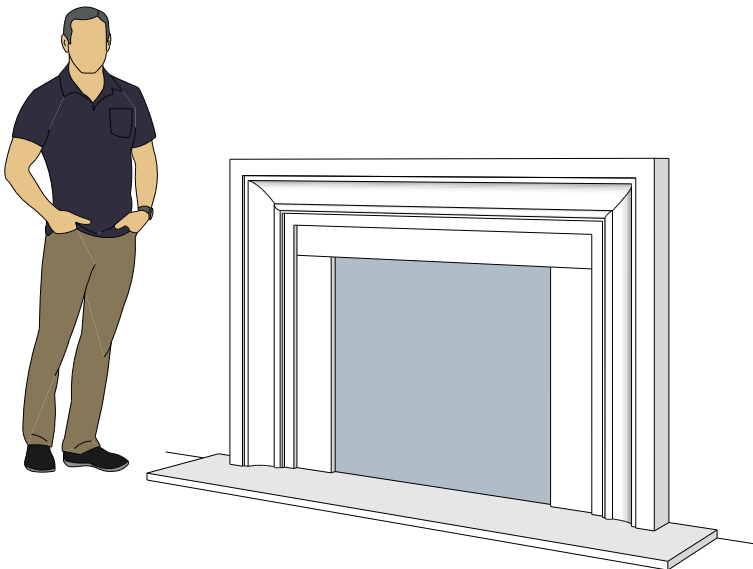

Picture Frame Series

4112.8

4114.10

4124.10

For reference:
 Hearth: 1" Thick 80"W x 16"D
 Fireplace: 35 1/2"W x 32 1/2"H
 Mantel opening: 48"W x 36"H

Picture Frame Series

4113.6

4113.8

4113.10

For reference:
Hearth: 1" Thick 80"W x 16"D
Fireplace: 35 1/2"W x 32 1/2"H
Mantel opening: 48"W x 36"H

Picture Frame Series

4115.7

4115.11

4119.10

For reference:
Hearth: 1" Thick 80"W x 16"D
Fireplace: 35 1/2"W x 32 1/2"H
Mantel opening: 48"W x 36"H

Picture Frame Series

4116.8

4116.11

4116.14

For reference:
Hearth: 1" Thick 80"W x 16"D
Fireplace: 35 1/2"W x 32 1/2"H
Mantel opening: 48"W x 36"H

Picture Frame Series

4122.16

4123.10

4121.12

For reference:
 Hearth: 1" Thick 80"W x 16"D
 Fireplace: 35 1/2"W x 32 1/2"H
 Mantel opening: 48"W x 36"H

Picture Frame Series

4125.8

4125.15

4130.8

For reference:
 Hearth: 1" Thick 80"W x 16"D
 Fireplace: 35 1/2"W x 32 1/2"H
 Mantel opening: 48"W x 36"H