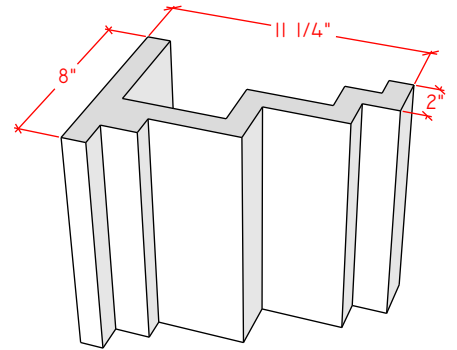

Picture Frame Series

4116.8

4116.11

4116.14

For reference:
Hearth: 1" Thick 80"W x 16"D
Fireplace: 35 1/2"W x 32 1/2"H
Mantel opening: 48"W x 36"H

Picture Frame Series

4122.16

4123.10

4121.12

For reference:
 Hearth: 1" Thick 80"W x 16"D
 Fireplace: 35 1/2"W x 32 1/2"H
 Mantel opening: 48"W x 36"H

Picture Frame Series

4125.8

4125.15

4130.8

For reference:
 Hearth: 1" Thick 80"W x 16"D
 Fireplace: 35 1/2"W x 32 1/2"H
 Mantel opening: 48"W x 36"H

Picture Frame Series

4131.11

4127.6

4127.9

For reference:
 Hearth: 1" Thick 80"W x 16"D
 Fireplace: 35 1/2"W x 32 1/2"H
 Mantel opening: 48"W x 36"H

Picture Frame Series

4140.C

4141.C

4142.C

For reference:
 Hearth: 1" Thick 80"W x 16"D
 Fireplace: 35 1/2"W x 32 1/2"H
 Mantel opening: 48"W x 36"H
 Profile: 11"

Picture Frame Series

4143.C

Shelves

S9

S12

For reference:
Hearth: 1" Thick 80"W x 16"D
Fireplace: 35 1/2"W x 32 1/2"H
Mantel opening: 48"W x 36"H