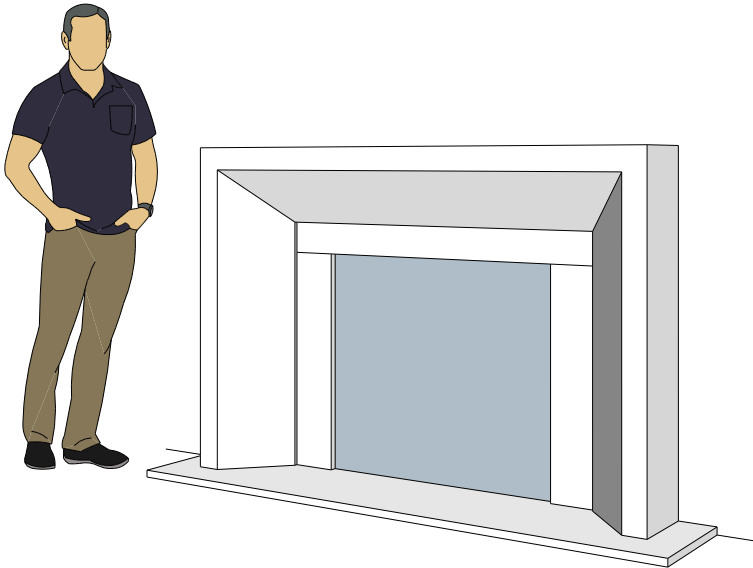

4121.12

For reference:
 Hearth: 1" Thick 80"W x 16"D
 Fireplace: 35 1/2"W x 32 1/2"H
 Mantel opening: 48"W x 36"H

Picture Frame Series

4125.8

4125.15

4130.8

For reference:
 Hearth: 1" Thick 80"W x 16"D
 Fireplace: 35 1/2"W x 32 1/2"H
 Mantel opening: 48"W x 36"H

Picture Frame Series

4131.11

4127.6

4127.9

For reference:
 Hearth: 1" Thick 80"W x 16"D
 Fireplace: 35 1/2"W x 32 1/2"H
 Mantel opening: 48"W x 36"H

Picture Frame Series

4140.C

4141.C

4142.C

For reference:
 Hearth: 1" Thick 80"W x 16"D
 Fireplace: 35 1/2"W x 32 1/2"H
 Mantel opening: 48"W x 36"H
 Profile: 11"

Picture Frame Series

4143.C

Shelves

S9

S12

For reference:
Hearth: 1" Thick 80"W x 16"D
Fireplace: 35 1/2"W x 32 1/2"H
Mantel opening: 48"W x 36"H