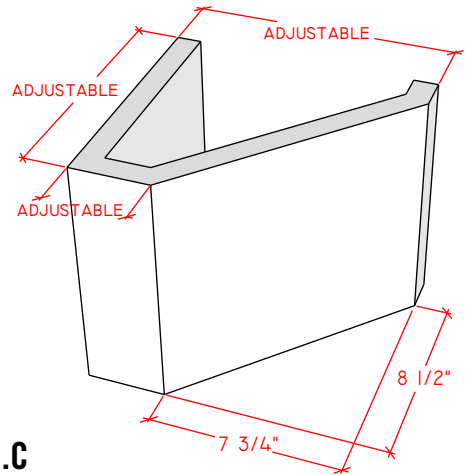

Picture Frame Series

4116.8

4116.11

4116.14

For reference:
Hearth: 1" Thick 80"W x 16"D
Fireplace: 35 1/2"W x 32 1/2"H
Mantel opening: 48"W x 36"H

Picture Frame Series

4122.16

4123.10

4121.12

For reference:
 Hearth: 1" Thick 80"W x 16"D
 Fireplace: 35 1/2"W x 32 1/2"H
 Mantel opening: 48"W x 36"H

Picture Frame Series

4125.8

4125.15

4130.8

For reference:
 Hearth: 1" Thick 80"W x 16"D
 Fireplace: 35 1/2"W x 32 1/2"H
 Mantel opening: 48"W x 36"H

Picture Frame Series

4131.11

4127.6

4127.9

For reference:
 Hearth: 1" Thick 80"W x 16"D
 Fireplace: 35 1/2"W x 32 1/2"H
 Mantel opening: 48"W x 36"H

Picture Frame Series

4140.C

4141.C

4142.C

For reference:
 Hearth: 1" Thick 80"W x 16"D
 Fireplace: 35 1/2"W x 32 1/2"H
 Mantel opening: 48"W x 36"H
 Profile: 11"

Picture Frame Series

4143.C

Shelves

S9

S12

For reference:
Hearth: 1" Thick 80"W x 16"D
Fireplace: 35 1/2"W x 32 1/2"H
Mantel opening: 48"W x 36"H