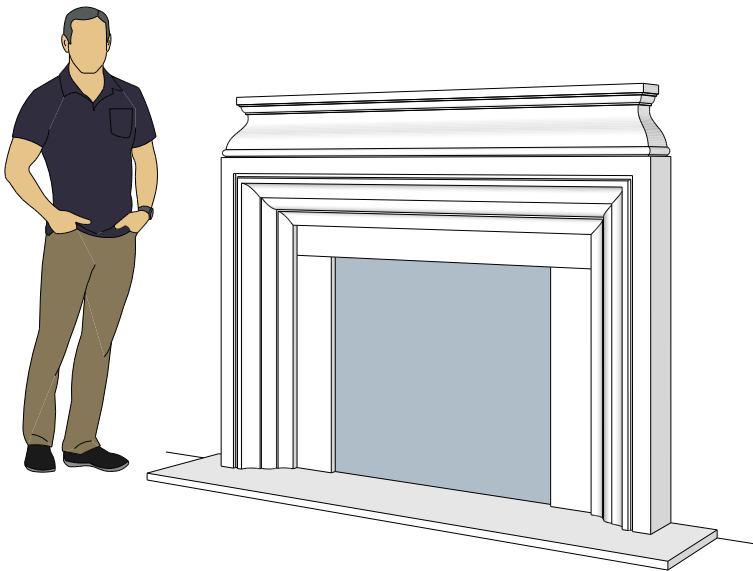

Picture Frame Series

4112.8

4114.10

4124.10

For reference:
 Hearth: 1" Thick 80"W x 16"D
 Fireplace: 35 1/2"W x 32 1/2"H
 Mantel opening: 48"W x 36"H

Picture Frame Series

4113.6

4113.8

Picture Frame Series

4116.8

4116.11

4116.14

For reference:
Hearth: 1" Thick 80"W x 16"D
Fireplace: 35 1/2"W x 32 1/2"H
Mantel opening: 48"W x 36"H

Picture Frame Series

4122.16

4123.10

Picture Frame Series

4131.11

4127.6

4127.9

For reference:
 Hearth: 1" Thick 80"W x 16"D
 Fireplace: 35 1/2"W x 32 1/2"H
 Mantel opening: 48"W x 36"H

Picture Frame Series

4140.C

4141.C

4142.C

For reference:
 Hearth: 1" Thick 80"W x 16"D
 Fireplace: 35 1/2"W x 32 1/2"H
 Mantel opening: 48"W x 36"H
 Profile: 11"

Picture Frame Series

4143.C

Shelves

S9

S12

For reference:
Hearth: 1" Thick 80"W x 16"D
Fireplace: 35 1/2"W x 32 1/2"H
Mantel opening: 48"W x 36"H