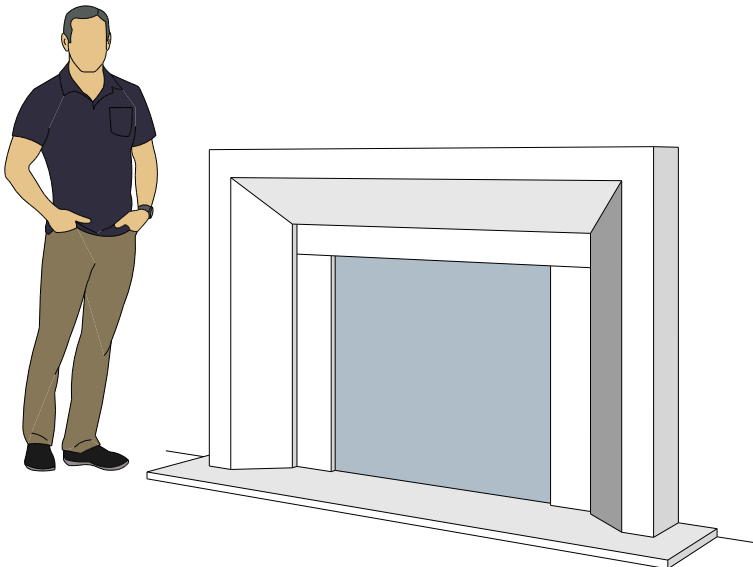

4121.12

For reference:
 Hearth: 1" Thick 80"W x 16"D
 Fireplace: 35 1/2"W x 32 1/2"H
 Mantel opening: 48"W x 36"H

Picture Frame Series

4125.8

4125.15

4130.8

For reference:
 Hearth: 1" Thick 80"W x 16"D
 Fireplace: 35 1/2"W x 32 1/2"H
 Mantel opening: 48"W x 36"H

Picture Frame Series

4131.11

4127.6

4127.9

For reference:
 Hearth: 1" Thick 80"W x 16"D
 Fireplace: 35 1/2"W x 32 1/2"H
 Mantel opening: 48"W x 36"H

Picture Frame Series

4140.C

4141.C

4142.C

For reference:
 Hearth: 1" Thick 80"W x 16"D
 Fireplace: 35 1/2"W x 32 1/2"H
 Mantel opening: 48"W x 36"H
 Profile: 11"

Picture Frame Series

4143.C

Shelves

S9

S12

For reference:
Hearth: 1" Thick 80"W x 16"D
Fireplace: 35 1/2"W x 32 1/2"H
Mantel opening: 48"W x 36"H