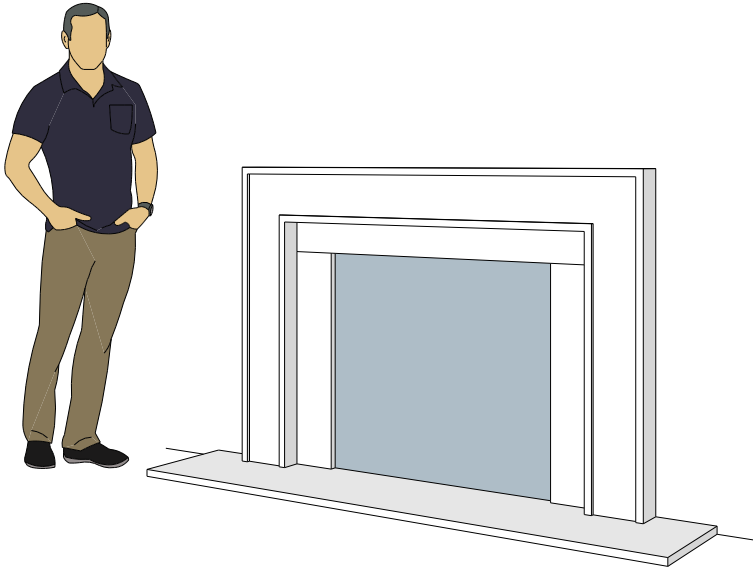

4113.10

For reference:
Hearth: 1" Thick 80"W x 16"D
Fireplace: 35 1/2"W x 32 1/2"H
Mantel opening: 48"W x 36"H

Picture Frame Series

4115.7

4115.11

4119.10

For reference:
Hearth: 1" Thick 80"W x 16"D
Fireplace: 35 1/2"W x 32 1/2"H
Mantel opening: 48"W x 36"H

Picture Frame Series

4116.8

4116.11

4116.14

For reference:
Hearth: 1" Thick 80"W x 16"D
Fireplace: 35 1/2"W x 32 1/2"H
Mantel opening: 48"W x 36"H

Picture Frame Series

4122.16

4123.10

4121.12

For reference:
 Hearth: 1" Thick 80"W x 16"D
 Fireplace: 35 1/2"W x 32 1/2"H
 Mantel opening: 48"W x 36"H

Picture Frame Series

4125.8

4125.15

4130.8

For reference:
 Hearth: 1" Thick 80"W x 16"D
 Fireplace: 35 1/2"W x 32 1/2"H
 Mantel opening: 48"W x 36"H

Picture Frame Series

4131.11

4127.6

4127.9

For reference:
 Hearth: 1" Thick 80"W x 16"D
 Fireplace: 35 1/2"W x 32 1/2"H
 Mantel opening: 48"W x 36"H

Picture Frame Series

4140.C

4141.C