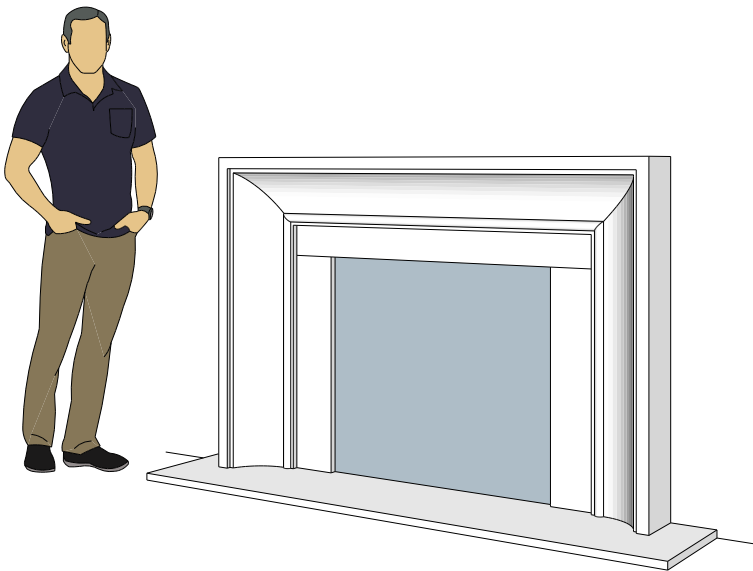

4113.10

For reference:
Hearth: 1" Thick 80"W x 16"D
Fireplace: 35 1/2"W x 32 1/2"H
Mantel opening: 48"W x 36"H

Picture Frame Series

4115.7

4115.11

4119.10

For reference:
Hearth: 1" Thick 80"W x 16"D
Fireplace: 35 1/2"W x 32 1/2"H
Mantel opening: 48"W x 36"H

Picture Frame Series

4116.8

4116.11

4116.14

For reference:
Hearth: 1" Thick 80"W x 16"D
Fireplace: 35 1/2"W x 32 1/2"H
Mantel opening: 48"W x 36"H

Picture Frame Series

4122.16

4123.10

4121.12

For reference:
 Hearth: 1" Thick 80"W x 16"D
 Fireplace: 35 1/2"W x 32 1/2"H
 Mantel opening: 48"W x 36"H

Picture Frame Series

4125.8

4125.15

4130.8

For reference:
 Hearth: 1" Thick 80"W x 16"D
 Fireplace: 35 1/2"W x 32 1/2"H
 Mantel opening: 48"W x 36"H

Picture Frame Series

4131.11

4127.6

4127.9

For reference:
 Hearth: 1" Thick 80"W x 16"D
 Fireplace: 35 1/2"W x 32 1/2"H
 Mantel opening: 48"W x 36"H

Picture Frame Series

4140.C

4141.C