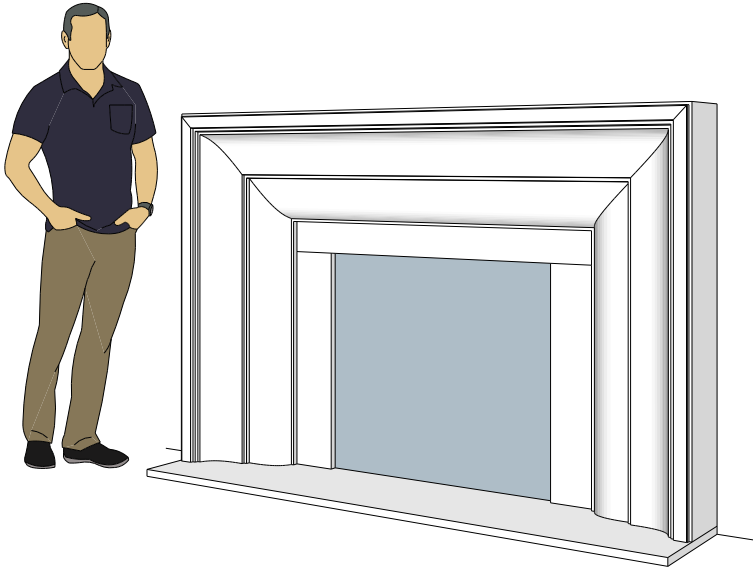

4113.10

For reference:
Hearth: 1" Thick 80"W x 16"D
Fireplace: 35 1/2"W x 32 1/2"H
Mantel opening: 48"W x 36"H

Picture Frame Series

4115.7

4115.11

4119.10

For reference:
Hearth: 1" Thick 80"W x 16"D
Fireplace: 35 1/2"W x 32 1/2"H
Mantel opening: 48"W x 36"H

Picture Frame Series

4116.8

4116.11

4116.14

For reference:
Hearth: 1" Thick 80"W x 16"D
Fireplace: 35 1/2"W x 32 1/2"H
Mantel opening: 48"W x 36"H

Picture Frame Series

4122.16

4123.10

4121.12

For reference:
 Hearth: 1" Thick 80"W x 16"D
 Fireplace: 35 1/2"W x 32 1/2"H
 Mantel opening: 48"W x 36"H

Picture Frame Series

4125.8

4125.15

4130.8

For reference:
 Hearth: 1" Thick 80"W x 16"D
 Fireplace: 35 1/2"W x 32 1/2"H
 Mantel opening: 48"W x 36"H

Picture Frame Series

4131.11

4127.6

4127.9

For reference:
 Hearth: 1" Thick 80"W x 16"D
 Fireplace: 35 1/2"W x 32 1/2"H
 Mantel opening: 48"W x 36"H

Picture Frame Series

4140.C

4141.C