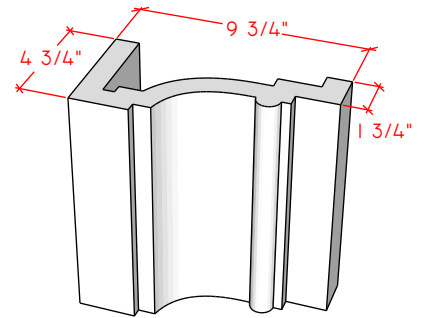

Picture Frame Series

4112.8

4114.10

4124.10

For reference:
 Hearth: 1" Thick 80"W x 16"D
 Fireplace: 35 1/2"W x 32 1/2"H
 Mantel opening: 48"W x 36"H

Picture Frame Series

4113.6

4113.8

4113.10

For reference:
Hearth: 1" Thick 80"W x 16"D
Fireplace: 35 1/2"W x 32 1/2"H
Mantel opening: 48"W x 36"H

Picture Frame Series

4115.7

4115.11

4119.10

For reference:
Hearth: 1" Thick 80"W x 16"D
Fireplace: 35 1/2"W x 32 1/2"H
Mantel opening: 48"W x 36"H

Picture Frame Series

4116.8

4116.11

4116.14

For reference:
Hearth: 1" Thick 80"W x 16"D
Fireplace: 35 1/2"W x 32 1/2"H
Mantel opening: 48"W x 36"H

Picture Frame Series

4122.16

4123.10

4121.12

For reference:
 Hearth: 1" Thick 80"W x 16"D
 Fireplace: 35 1/2"W x 32 1/2"H
 Mantel opening: 48"W x 36"H

Picture Frame Series

4125.8

4125.15

4130.8

For reference:
 Hearth: 1" Thick 80"W x 16"D
 Fireplace: 35 1/2"W x 32 1/2"H
 Mantel opening: 48"W x 36"H