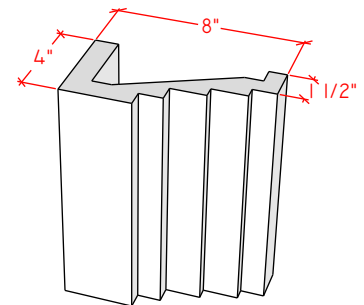

Picture Frame Series

4116.8

4116.11

4116.14

For reference:
Hearth: 1" Thick 80"W x 16"D
Fireplace: 35 1/2"W x 32 1/2"H
Mantel opening: 48"W x 36"H

Picture Frame Series

4122.16

4123.10

4121.12

For reference:
 Hearth: 1" Thick 80"W x 16"D
 Fireplace: 35 1/2"W x 32 1/2"H
 Mantel opening: 48"W x 36"H

Picture Frame Series

4125.8

4125.15

4130.8

For reference:
 Hearth: 1" Thick 80"W x 16"D
 Fireplace: 35 1/2"W x 32 1/2"H
 Mantel opening: 48"W x 36"H

Picture Frame Series

4131.11

4127.6

4127.9

For reference:
 Hearth: 1" Thick 80"W x 16"D
 Fireplace: 35 1/2"W x 32 1/2"H
 Mantel opening: 48"W x 36"H

Picture Frame Series

4140.C

4141.C

4142.C

For reference:
 Hearth: 1" Thick 80"W x 16"D
 Fireplace: 35 1/2"W x 32 1/2"H
 Mantel opening: 48"W x 36"H
 Profile: 11"

Picture Frame Series

4143.C

Shelves

S9

S12

For reference:
Hearth: 1" Thick 80"W x 16"D
Fireplace: 35 1/2"W x 32 1/2"H
Mantel opening: 48"W x 36"H