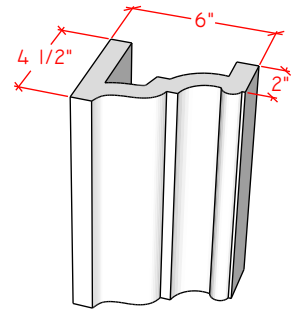

Picture Frame Series

4112.8

4114.10

4124.10

For reference:
 Hearth: 1" Thick 80"W x 16"D
 Fireplace: 35 1/2"W x 32 1/2"H
 Mantel opening: 48"W x 36"H

Picture Frame Series

4113.6

4113.8

4113.10

For reference:
Hearth: 1" Thick 80"W x 16"D
Fireplace: 35 1/2"W x 32 1/2"H
Mantel opening: 48"W x 36"H

Picture Frame Series

4115.7

4115.11

4119.10

For reference:
Hearth: 1" Thick 80"W x 16"D
Fireplace: 35 1/2"W x 32 1/2"H
Mantel opening: 48"W x 36"H

Picture Frame Series

4116.8

4116.11

4116.14

For reference:
Hearth: 1" Thick 80"W x 16"D
Fireplace: 35 1/2"W x 32 1/2"H
Mantel opening: 48"W x 36"H

Picture Frame Series

4122.16

4123.10

4121.12

For reference:
 Hearth: 1" Thick 80"W x 16"D
 Fireplace: 35 1/2"W x 32 1/2"H
 Mantel opening: 48"W x 36"H

Picture Frame Series

4125.8

4125.15

4130.8

For reference:
 Hearth: 1" Thick 80"W x 16"D
 Fireplace: 35 1/2"W x 32 1/2"H
 Mantel opening: 48"W x 36"H