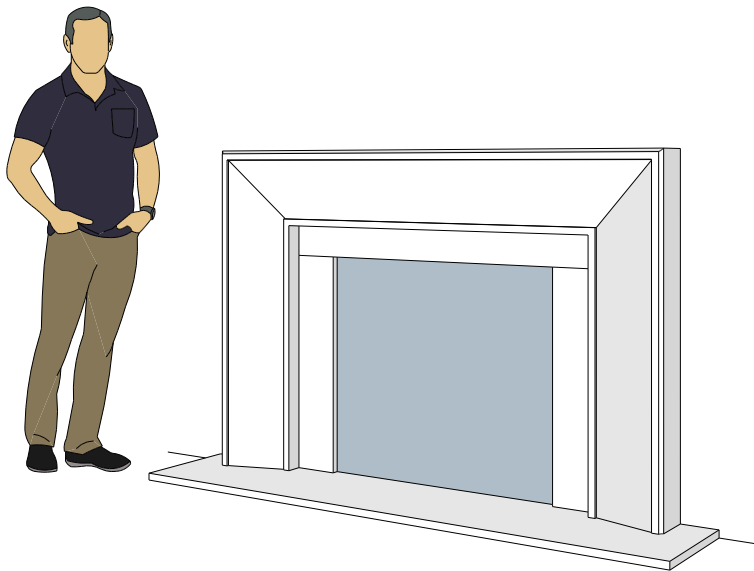

Picture Frame Series

4112.8

4114.10

4124.10

For reference:
 Hearth: 1" Thick 80"W x 16"D
 Fireplace: 35 1/2"W x 32 1/2"H
 Mantel opening: 48"W x 36"H

Picture Frame Series

4113.6

4113.8

4113.10

For reference:
Hearth: 1" Thick 80"W x 16"D
Fireplace: 35 1/2"W x 32 1/2"H
Mantel opening: 48"W x 36"H

Picture Frame Series

4115.7

4115.11

4119.10

For reference:
Hearth: 1" Thick 80"W x 16"D
Fireplace: 35 1/2"W x 32 1/2"H
Mantel opening: 48"W x 36"H

Picture Frame Series

4116.8

4116.11

4116.14

For reference:
Hearth: 1" Thick 80"W x 16"D
Fireplace: 35 1/2"W x 32 1/2"H
Mantel opening: 48"W x 36"H

Picture Frame Series

4122.16

4123.10

4121.12

For reference:
 Hearth: 1" Thick 80"W x 16"D
 Fireplace: 35 1/2"W x 32 1/2"H
 Mantel opening: 48"W x 36"H

Picture Frame Series

4125.8

4125.15

4130.8

For reference:
 Hearth: 1" Thick 80"W x 16"D
 Fireplace: 35 1/2"W x 32 1/2"H
 Mantel opening: 48"W x 36"H