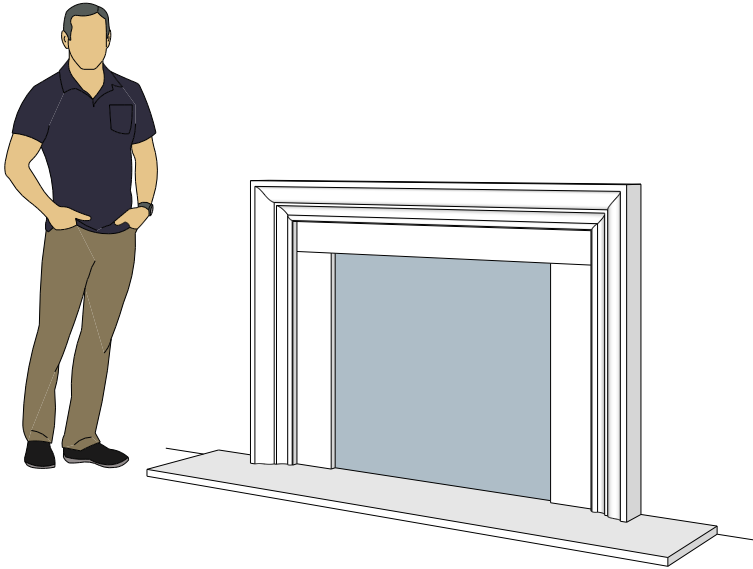

Picture Frame Series

4112.8

4114.10

4124.10

For reference:
 Hearth: 1" Thick 80"W x 16"D
 Fireplace: 35 1/2"W x 32 1/2"H
 Mantel opening: 48"W x 36"H

Picture Frame Series

4113.6

4113.8

4113.10

For reference:
Hearth: 1" Thick 80"W x 16"D
Fireplace: 35 1/2"W x 32 1/2"H
Mantel opening: 48"W x 36"H

Picture Frame Series

4115.7

4115.11

4119.10

For reference:
Hearth: 1" Thick 80"W x 16"D
Fireplace: 35 1/2"W x 32 1/2"H
Mantel opening: 48"W x 36"H

Picture Frame Series

4116.8

4116.11

4116.14

For reference:
Hearth: 1" Thick 80"W x 16"D
Fireplace: 35 1/2"W x 32 1/2"H
Mantel opening: 48"W x 36"H

Picture Frame Series

4122.16

4123.10

4121.12

For reference:
 Hearth: 1" Thick 80"W x 16"D
 Fireplace: 35 1/2"W x 32 1/2"H
 Mantel opening: 48"W x 36"H

Picture Frame Series

4125.8

4125.15

4130.8

For reference:
 Hearth: 1" Thick 80"W x 16"D
 Fireplace: 35 1/2"W x 32 1/2"H
 Mantel opening: 48"W x 36"H