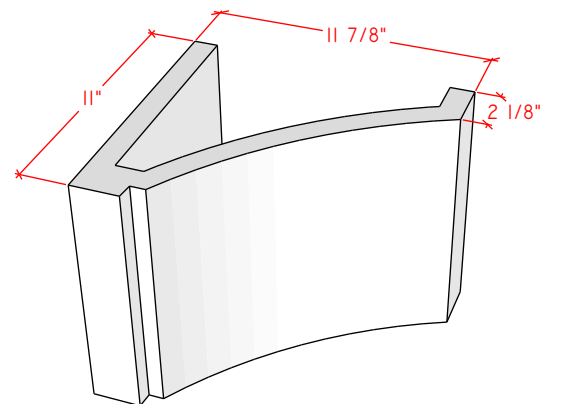

4113.10

For reference:
Hearth: 1" Thick 80"W x 16"D
Fireplace: 35 1/2"W x 32 1/2"H
Mantel opening: 48"W x 36"H

Picture Frame Series

4115.7

4115.11

4119.10

For reference:
Hearth: 1" Thick 80"W x 16"D
Fireplace: 35 1/2"W x 32 1/2"H
Mantel opening: 48"W x 36"H

Picture Frame Series

4116.8

4116.11

4116.14

For reference:
Hearth: 1" Thick 80"W x 16"D
Fireplace: 35 1/2"W x 32 1/2"H
Mantel opening: 48"W x 36"H

Picture Frame Series

4122.16

4123.10

4121.12

For reference:
 Hearth: 1" Thick 80"W x 16"D
 Fireplace: 35 1/2"W x 32 1/2"H
 Mantel opening: 48"W x 36"H

Picture Frame Series

4125.8

4125.15

4130.8

For reference:
 Hearth: 1" Thick 80"W x 16"D
 Fireplace: 35 1/2"W x 32 1/2"H
 Mantel opening: 48"W x 36"H

Picture Frame Series

4131.11

4127.6

4127.9

For reference:
 Hearth: 1" Thick 80"W x 16"D
 Fireplace: 35 1/2"W x 32 1/2"H
 Mantel opening: 48"W x 36"H

Picture Frame Series

4140.C

4141.C