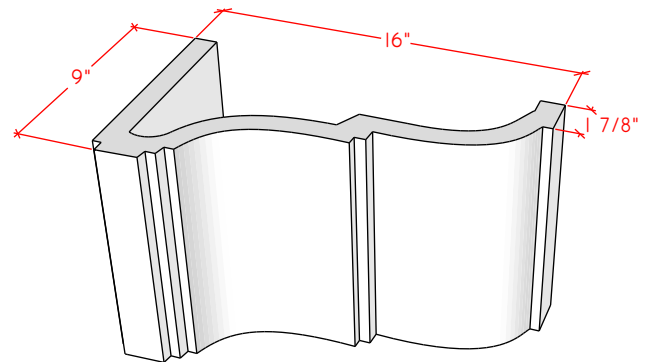

4113.10

For reference:
Hearth: 1" Thick 80"W x 16"D
Fireplace: 35 1/2"W x 32 1/2"H
Mantel opening: 48"W x 36"H

Picture Frame Series

4115.7

4115.11

4119.10

For reference:
Hearth: 1" Thick 80"W x 16"D
Fireplace: 35 1/2"W x 32 1/2"H
Mantel opening: 48"W x 36"H

Picture Frame Series

4116.8

4116.11

4116.14

For reference:
Hearth: 1" Thick 80"W x 16"D
Fireplace: 35 1/2"W x 32 1/2"H
Mantel opening: 48"W x 36"H

Picture Frame Series

4122.16

4123.10

4121.12

For reference:
 Hearth: 1" Thick 80"W x 16"D
 Fireplace: 35 1/2"W x 32 1/2"H
 Mantel opening: 48"W x 36"H

Picture Frame Series

4125.8

4125.15

4130.8

For reference:
 Hearth: 1" Thick 80"W x 16"D
 Fireplace: 35 1/2"W x 32 1/2"H
 Mantel opening: 48"W x 36"H

Picture Frame Series

4131.11

4127.6

4127.9

For reference:
 Hearth: 1" Thick 80"W x 16"D
 Fireplace: 35 1/2"W x 32 1/2"H
 Mantel opening: 48"W x 36"H

Picture Frame Series

4140.C

4141.C