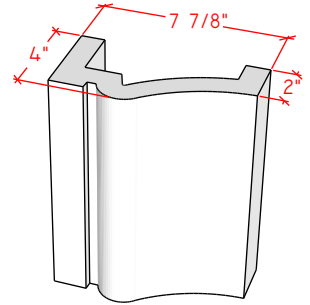

Picture Frame Series

4112.8

4114.10

4124.10

For reference:
 Hearth: 1" Thick 80"W x 16"D
 Fireplace: 35 1/2"W x 32 1/2"H
 Mantel opening: 48"W x 36"H

Picture Frame Series

4113.6

4113.8

4113.10

For reference:
Hearth: 1" Thick 80"W x 16"D
Fireplace: 35 1/2"W x 32 1/2"H
Mantel opening: 48"W x 36"H

Picture Frame Series

4115.7

4115.11

4119.10

For reference:
Hearth: 1" Thick 80"W x 16"D
Fireplace: 35 1/2"W x 32 1/2"H
Mantel opening: 48"W x 36"H

Picture Frame Series

4116.8

4116.11

4116.14

For reference:
Hearth: 1" Thick 80"W x 16"D
Fireplace: 35 1/2"W x 32 1/2"H
Mantel opening: 48"W x 36"H

Picture Frame Series

4122.16

4123.10

4121.12

For reference:
 Hearth: 1" Thick 80"W x 16"D
 Fireplace: 35 1/2"W x 32 1/2"H
 Mantel opening: 48"W x 36"H

Picture Frame Series

4125.8

4125.15

4130.8

For reference:
 Hearth: 1" Thick 80"W x 16"D
 Fireplace: 35 1/2"W x 32 1/2"H
 Mantel opening: 48"W x 36"H