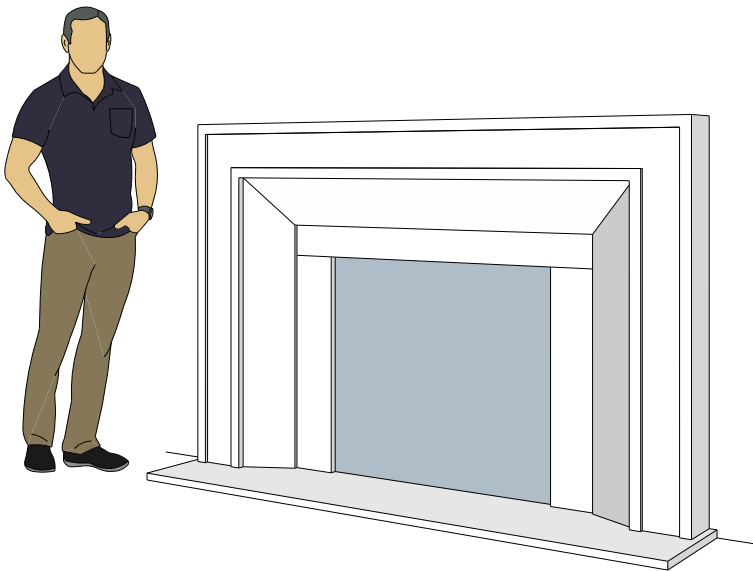

4113.10

For reference:
Hearth: 1" Thick 80"W x 16"D
Fireplace: 35 1/2"W x 32 1/2"H
Mantel opening: 48"W x 36"H

Picture Frame Series

4115.7

4115.11

4119.10

For reference:
Hearth: 1" Thick 80"W x 16"D
Fireplace: 35 1/2"W x 32 1/2"H
Mantel opening: 48"W x 36"H

Picture Frame Series

4116.8

4116.11

4116.14

For reference:
Hearth: 1" Thick 80"W x 16"D
Fireplace: 35 1/2"W x 32 1/2"H
Mantel opening: 48"W x 36"H

Picture Frame Series

4122.16

4123.10

4121.12

For reference:
 Hearth: 1" Thick 80"W x 16"D
 Fireplace: 35 1/2"W x 32 1/2"H
 Mantel opening: 48"W x 36"H

Picture Frame Series

4125.8

4125.15

4130.8

For reference:
 Hearth: 1" Thick 80"W x 16"D
 Fireplace: 35 1/2"W x 32 1/2"H
 Mantel opening: 48"W x 36"H

Picture Frame Series

4131.11

4127.6

4127.9

For reference:
 Hearth: 1" Thick 80"W x 16"D
 Fireplace: 35 1/2"W x 32 1/2"H
 Mantel opening: 48"W x 36"H

Picture Frame Series

4140.C

4141.C