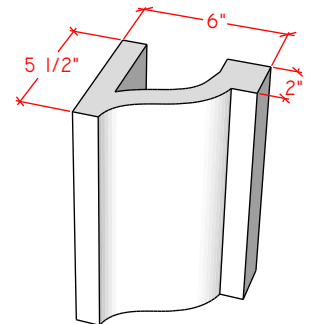

Picture Frame Series

4116.8

4116.11

4116.14

For reference:
Hearth: 1" Thick 80"W x 16"D
Fireplace: 35 1/2"W x 32 1/2"H
Mantel opening: 48"W x 36"H

Picture Frame Series

4122.16

4123.10

4121.12

For reference:
 Hearth: 1" Thick 80"W x 16"D
 Fireplace: 35 1/2"W x 32 1/2"H
 Mantel opening: 48"W x 36"H

Picture Frame Series

4125.8

4125.15

4130.8

For reference:
 Hearth: 1" Thick 80"W x 16"D
 Fireplace: 35 1/2"W x 32 1/2"H
 Mantel opening: 48"W x 36"H

Picture Frame Series

4131.11

4127.6

4127.9

For reference:
 Hearth: 1" Thick 80"W x 16"D
 Fireplace: 35 1/2"W x 32 1/2"H
 Mantel opening: 48"W x 36"H

Picture Frame Series

4140.C

4141.C

4142.C

For reference:
 Hearth: 1" Thick 80"W x 16"D
 Fireplace: 35 1/2"W x 32 1/2"H
 Mantel opening: 48"W x 36"H
 Profile: 11"

Picture Frame Series

4143.C

Shelves

S9

S12

For reference:
Hearth: 1" Thick 80"W x 16"D
Fireplace: 35 1/2"W x 32 1/2"H
Mantel opening: 48"W x 36"H