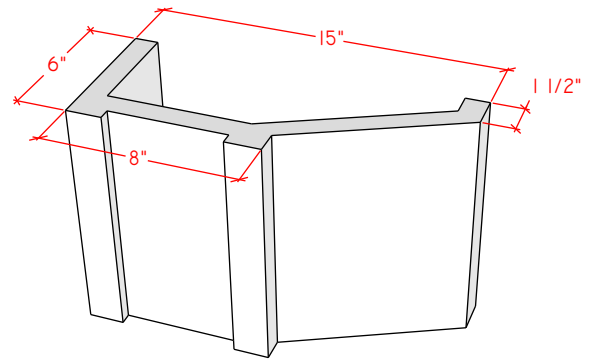

4113.10

For reference:
Hearth: 1" Thick 80"W x 16"D
Fireplace: 35 1/2"W x 32 1/2"H
Mantel opening: 48"W x 36"H

Picture Frame Series

4115.7

4115.11

4119.10

For reference:
Hearth: 1" Thick 80"W x 16"D
Fireplace: 35 1/2"W x 32 1/2"H
Mantel opening: 48"W x 36"H

Picture Frame Series

4116.8

4116.11

4116.14

For reference:
Hearth: 1" Thick 80"W x 16"D
Fireplace: 35 1/2"W x 32 1/2"H
Mantel opening: 48"W x 36"H

Picture Frame Series

4122.16

4123.10

4121.12

For reference:
 Hearth: 1" Thick 80"W x 16"D
 Fireplace: 35 1/2"W x 32 1/2"H
 Mantel opening: 48"W x 36"H

Picture Frame Series

4125.8

4125.15

4130.8

For reference:
 Hearth: 1" Thick 80"W x 16"D
 Fireplace: 35 1/2"W x 32 1/2"H
 Mantel opening: 48"W x 36"H

Picture Frame Series

4131.11

4127.6

4127.9

For reference:
 Hearth: 1" Thick 80"W x 16"D
 Fireplace: 35 1/2"W x 32 1/2"H
 Mantel opening: 48"W x 36"H

Picture Frame Series

4140.C

4141.C