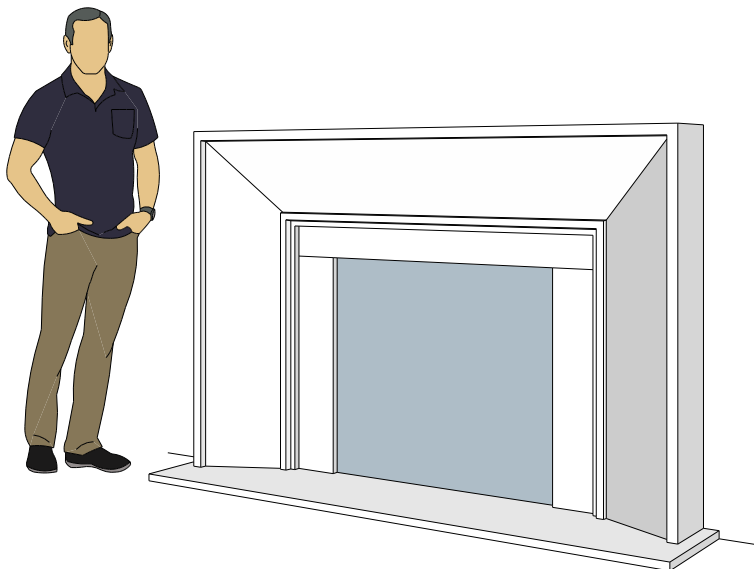

Picture Frame Series

4112.8

4114.10

4124.10

For reference:
 Hearth: 1" Thick 80"W x 16"D
 Fireplace: 35 1/2"W x 32 1/2"H
 Mantel opening: 48"W x 36"H

Picture Frame Series

4113.6

4113.8

4113.10

For reference:
Hearth: 1" Thick 80"W x 16"D
Fireplace: 35 1/2"W x 32 1/2"H
Mantel opening: 48"W x 36"H

Picture Frame Series

4115.7

4115.11

4119.10

For reference:
Hearth: 1" Thick 80"W x 16"D
Fireplace: 35 1/2"W x 32 1/2"H
Mantel opening: 48"W x 36"H

Picture Frame Series

4116.8

4116.11

4116.14

For reference:
Hearth: 1" Thick 80"W x 16"D
Fireplace: 35 1/2"W x 32 1/2"H
Mantel opening: 48"W x 36"H

Picture Frame Series

4122.16

4123.10

4121.12

For reference:
 Hearth: 1" Thick 80"W x 16"D
 Fireplace: 35 1/2"W x 32 1/2"H
 Mantel opening: 48"W x 36"H

Picture Frame Series

4125.8

4125.15

4130.8

For reference:
 Hearth: 1" Thick 80"W x 16"D
 Fireplace: 35 1/2"W x 32 1/2"H
 Mantel opening: 48"W x 36"H