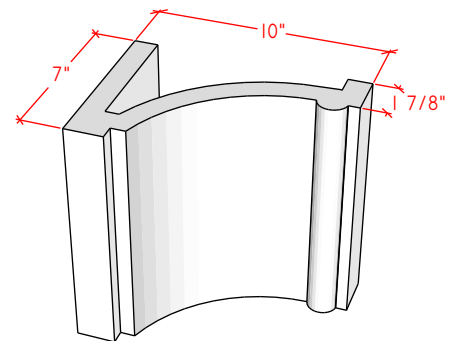

4113.10

For reference:
Hearth: 1" Thick 80"W x 16"D
Fireplace: 35 1/2"W x 32 1/2"H
Mantel opening: 48"W x 36"H

Picture Frame Series

4115.7

4115.11

4119.10

For reference:
Hearth: 1" Thick 80"W x 16"D
Fireplace: 35 1/2"W x 32 1/2"H
Mantel opening: 48"W x 36"H

Picture Frame Series

4116.8

4116.11

4116.14

For reference:
Hearth: 1" Thick 80"W x 16"D
Fireplace: 35 1/2"W x 32 1/2"H
Mantel opening: 48"W x 36"H

Picture Frame Series

4122.16

4123.10

4121.12

For reference:
 Hearth: 1" Thick 80"W x 16"D
 Fireplace: 35 1/2"W x 32 1/2"H
 Mantel opening: 48"W x 36"H

Picture Frame Series

4125.8

4125.15

4130.8

For reference:
 Hearth: 1" Thick 80"W x 16"D
 Fireplace: 35 1/2"W x 32 1/2"H
 Mantel opening: 48"W x 36"H

Picture Frame Series

4131.11

4127.6

4127.9

For reference:
 Hearth: 1" Thick 80"W x 16"D
 Fireplace: 35 1/2"W x 32 1/2"H
 Mantel opening: 48"W x 36"H

Picture Frame Series

4140.C

4141.C