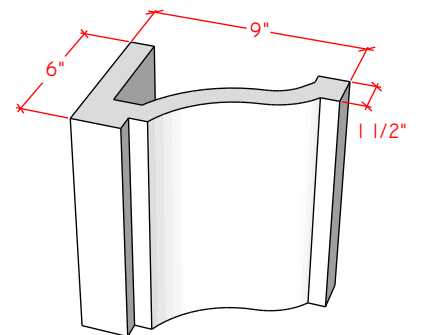

Picture Frame Series

4116.8

4116.11

4116.14

For reference:
Hearth: 1" Thick 80"W x 16"D
Fireplace: 35 1/2"W x 32 1/2"H
Mantel opening: 48"W x 36"H

Picture Frame Series

4122.16

4123.10

4121.12

For reference:
 Hearth: 1" Thick 80"W x 16"D
 Fireplace: 35 1/2"W x 32 1/2"H
 Mantel opening: 48"W x 36"H

Picture Frame Series

4125.8

4125.15

4130.8

For reference:
 Hearth: 1" Thick 80"W x 16"D
 Fireplace: 35 1/2"W x 32 1/2"H
 Mantel opening: 48"W x 36"H

Picture Frame Series

4131.11

4127.6

4127.9

For reference:
 Hearth: 1" Thick 80"W x 16"D
 Fireplace: 35 1/2"W x 32 1/2"H
 Mantel opening: 48"W x 36"H

Picture Frame Series

4140.C

4141.C

4142.C

For reference:
 Hearth: 1" Thick 80"W x 16"D
 Fireplace: 35 1/2"W x 32 1/2"H
 Mantel opening: 48"W x 36"H
 Profile: 11"

Picture Frame Series

4143.C

Shelves

S9

S12

For reference:
Hearth: 1" Thick 80"W x 16"D
Fireplace: 35 1/2"W x 32 1/2"H
Mantel opening: 48"W x 36"H