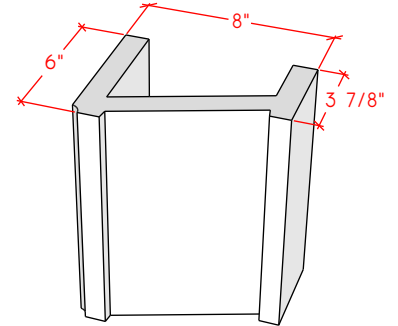

Picture Frame Series

4112.8

4114.10

4124.10

For reference:
 Hearth: 1" Thick 80"W x 16"D
 Fireplace: 35 1/2"W x 32 1/2"H
 Mantel opening: 48"W x 36"H

Picture Frame Series

4113.6

4113.8

4113.10

For reference:
Hearth: 1" Thick 80"W x 16"D
Fireplace: 35 1/2"W x 32 1/2"H
Mantel opening: 48"W x 36"H

Picture Frame Series

4115.7

4115.11

4119.10

For reference:
Hearth: 1" Thick 80"W x 16"D
Fireplace: 35 1/2"W x 32 1/2"H
Mantel opening: 48"W x 36"H

Picture Frame Series

4116.8

4116.11

4116.14

For reference:
Hearth: 1" Thick 80"W x 16"D
Fireplace: 35 1/2"W x 32 1/2"H
Mantel opening: 48"W x 36"H

Picture Frame Series

4122.16

4123.10

4121.12

For reference:
 Hearth: 1" Thick 80"W x 16"D
 Fireplace: 35 1/2"W x 32 1/2"H
 Mantel opening: 48"W x 36"H

Picture Frame Series

4125.8

4125.15

4130.8

For reference:
 Hearth: 1" Thick 80"W x 16"D
 Fireplace: 35 1/2"W x 32 1/2"H
 Mantel opening: 48"W x 36"H