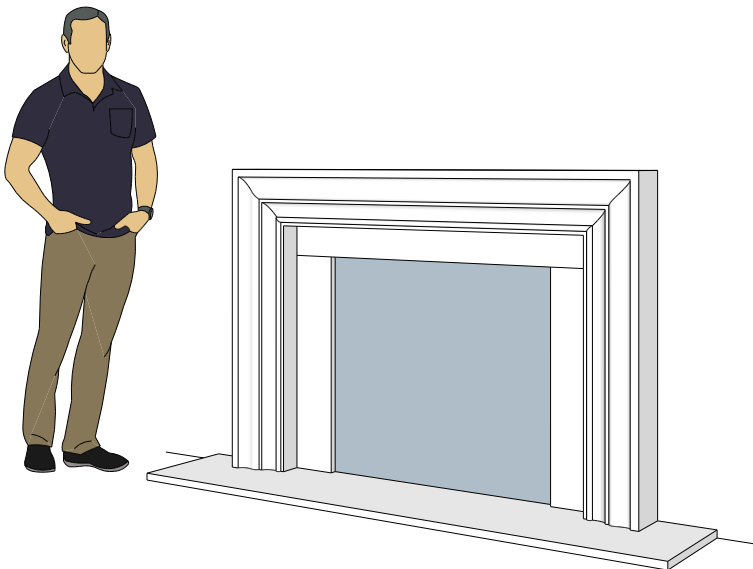

Picture Frame Series

4112.8

4114.10

4124.10

For reference:
 Hearth: 1" Thick 80"W x 16"D
 Fireplace: 35 1/2"W x 32 1/2"H
 Mantel opening: 48"W x 36"H

Picture Frame Series

4113.6

4113.8

4113.10

For reference:
Hearth: 1" Thick 80"W x 16"D
Fireplace: 35 1/2"W x 32 1/2"H
Mantel opening: 48"W x 36"H

Picture Frame Series

4115.7

4115.11

4119.10

For reference:
Hearth: 1" Thick 80"W x 16"D
Fireplace: 35 1/2"W x 32 1/2"H
Mantel opening: 48"W x 36"H

Picture Frame Series

4116.8

4116.11

4116.14

For reference:
Hearth: 1" Thick 80"W x 16"D
Fireplace: 35 1/2"W x 32 1/2"H
Mantel opening: 48"W x 36"H

Picture Frame Series

4122.16

4123.10

4121.12

For reference:
 Hearth: 1" Thick 80"W x 16"D
 Fireplace: 35 1/2"W x 32 1/2"H
 Mantel opening: 48"W x 36"H

Picture Frame Series

4125.8

4125.15

4130.8

For reference:
 Hearth: 1" Thick 80"W x 16"D
 Fireplace: 35 1/2"W x 32 1/2"H
 Mantel opening: 48"W x 36"H