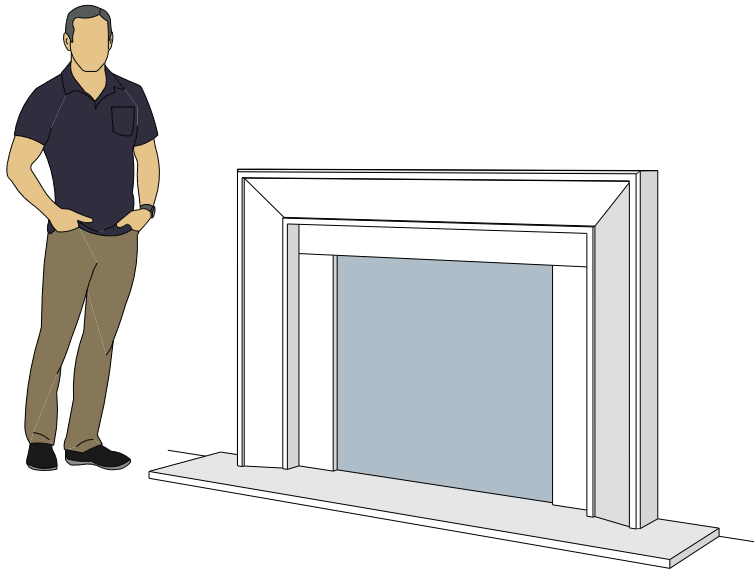

Picture Frame Series

4112.8

4114.10

4124.10

For reference:
 Hearth: 1" Thick 80"W x 16"D
 Fireplace: 35 1/2"W x 32 1/2"H
 Mantel opening: 48"W x 36"H

Picture Frame Series

4113.6

4113.8

4113.10

For reference:
Hearth: 1" Thick 80"W x 16"D
Fireplace: 35 1/2"W x 32 1/2"H
Mantel opening: 48"W x 36"H

Picture Frame Series

4115.7

4115.11

4119.10

For reference:
Hearth: 1" Thick 80"W x 16"D
Fireplace: 35 1/2"W x 32 1/2"H
Mantel opening: 48"W x 36"H

Picture Frame Series

4116.8

4116.11

4116.14

For reference:
Hearth: 1" Thick 80"W x 16"D
Fireplace: 35 1/2"W x 32 1/2"H
Mantel opening: 48"W x 36"H

Picture Frame Series

4122.16

4123.10

4121.12

For reference:
 Hearth: 1" Thick 80"W x 16"D
 Fireplace: 35 1/2"W x 32 1/2"H
 Mantel opening: 48"W x 36"H

Picture Frame Series

4125.8

4125.15

4130.8

For reference:
 Hearth: 1" Thick 80"W x 16"D
 Fireplace: 35 1/2"W x 32 1/2"H
 Mantel opening: 48"W x 36"H