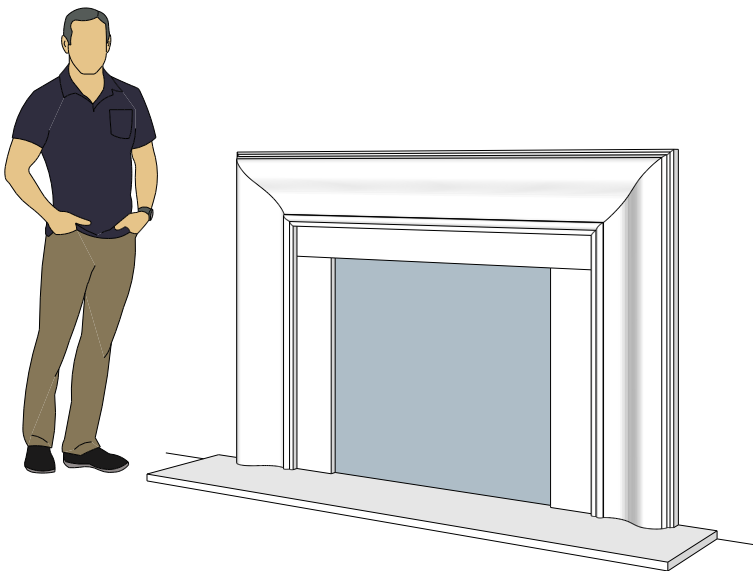

Picture Frame Series

4112.8

4114.10

4124.10

For reference:
 Hearth: 1" Thick 80"W x 16"D
 Fireplace: 35 1/2"W x 32 1/2"H
 Mantel opening: 48"W x 36"H

Picture Frame Series

4113.6

4113.8

4113.10

For reference:
Hearth: 1" Thick 80"W x 16"D
Fireplace: 35 1/2"W x 32 1/2"H
Mantel opening: 48"W x 36"H

Picture Frame Series

4115.7

4115.11

4119.10

For reference:
Hearth: 1" Thick 80"W x 16"D
Fireplace: 35 1/2"W x 32 1/2"H
Mantel opening: 48"W x 36"H

Picture Frame Series

4116.8

4116.11

4116.14

For reference:
Hearth: 1" Thick 80"W x 16"D
Fireplace: 35 1/2"W x 32 1/2"H
Mantel opening: 48"W x 36"H

Picture Frame Series

4122.16

4123.10

4121.12

For reference:
 Hearth: 1" Thick 80"W x 16"D
 Fireplace: 35 1/2"W x 32 1/2"H
 Mantel opening: 48"W x 36"H

Picture Frame Series

4125.8

4125.15

4130.8

For reference:
 Hearth: 1" Thick 80"W x 16"D
 Fireplace: 35 1/2"W x 32 1/2"H
 Mantel opening: 48"W x 36"H