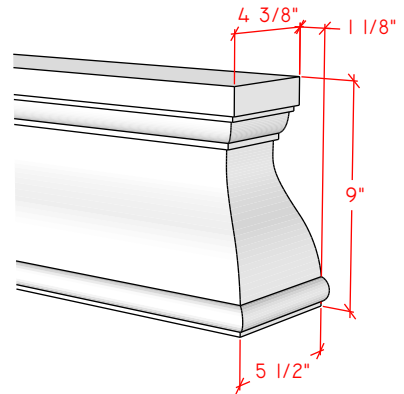

Picture Frame Series

4116.8

4116.11

4116.14

For reference:
Hearth: 1" Thick 80"W x 16"D
Fireplace: 35 1/2"W x 32 1/2"H
Mantel opening: 48"W x 36"H

Picture Frame Series

4122.16

4123.10

4121.12

For reference:
 Hearth: 1" Thick 80"W x 16"D
 Fireplace: 35 1/2"W x 32 1/2"H
 Mantel opening: 48"W x 36"H

Picture Frame Series

4125.8

4125.15

4130.8

For reference:
 Hearth: 1" Thick 80"W x 16"D
 Fireplace: 35 1/2"W x 32 1/2"H
 Mantel opening: 48"W x 36"H

Picture Frame Series

4131.11

4127.6

4127.9

For reference:
 Hearth: 1" Thick 80"W x 16"D
 Fireplace: 35 1/2"W x 32 1/2"H
 Mantel opening: 48"W x 36"H

Picture Frame Series

4140.C

4141.C

4142.C

For reference:
 Hearth: 1" Thick 80"W x 16"D
 Fireplace: 35 1/2"W x 32 1/2"H
 Mantel opening: 48"W x 36"H
 Profile: 11"

Picture Frame Series

4143.C

Shelves

S9

S12

For reference:
Hearth: 1" Thick 80"W x 16"D
Fireplace: 35 1/2"W x 32 1/2"H
Mantel opening: 48"W x 36"H