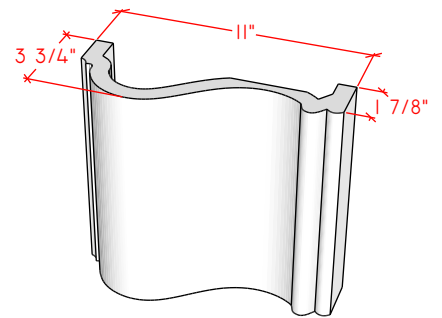

Picture Frame Series

4112.8

4114.10

4124.10

For reference:
 Hearth: 1" Thick 80"W x 16"D
 Fireplace: 35 1/2"W x 32 1/2"H
 Mantel opening: 48"W x 36"H

Picture Frame Series

4113.6

4113.8

4113.10

For reference:
Hearth: 1" Thick 80"W x 16"D
Fireplace: 35 1/2"W x 32 1/2"H
Mantel opening: 48"W x 36"H

Picture Frame Series

4115.7

4115.11

4119.10

For reference:
Hearth: 1" Thick 80"W x 16"D
Fireplace: 35 1/2"W x 32 1/2"H
Mantel opening: 48"W x 36"H

Picture Frame Series

4116.8

4116.11

4116.14

For reference:
Hearth: 1" Thick 80"W x 16"D
Fireplace: 35 1/2"W x 32 1/2"H
Mantel opening: 48"W x 36"H

Picture Frame Series

4122.16

4123.10

4121.12

For reference:
 Hearth: 1" Thick 80"W x 16"D
 Fireplace: 35 1/2"W x 32 1/2"H
 Mantel opening: 48"W x 36"H

Picture Frame Series

4125.8

4125.15

4130.8

For reference:
 Hearth: 1" Thick 80"W x 16"D
 Fireplace: 35 1/2"W x 32 1/2"H
 Mantel opening: 48"W x 36"H