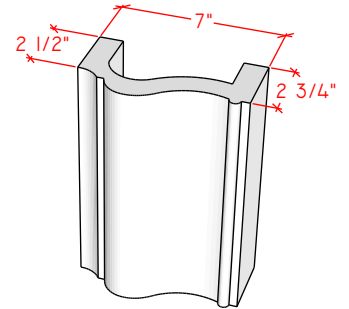

Picture Frame Series

4112.8

4114.10

4124.10

For reference:
 Hearth: 1" Thick 80"W x 16"D
 Fireplace: 35 1/2"W x 32 1/2"H
 Mantel opening: 48"W x 36"H

Picture Frame Series

4113.6

4113.8

4113.10

For reference:
Hearth: 1" Thick 80"W x 16"D
Fireplace: 35 1/2"W x 32 1/2"H
Mantel opening: 48"W x 36"H

Picture Frame Series

4115.7

4115.11

4119.10

For reference:
Hearth: 1" Thick 80"W x 16"D
Fireplace: 35 1/2"W x 32 1/2"H
Mantel opening: 48"W x 36"H

Picture Frame Series

4116.8

4116.11

4116.14

For reference:
Hearth: 1" Thick 80"W x 16"D
Fireplace: 35 1/2"W x 32 1/2"H
Mantel opening: 48"W x 36"H

Picture Frame Series

4122.16

4123.10

4121.12

For reference:
 Hearth: 1" Thick 80"W x 16"D
 Fireplace: 35 1/2"W x 32 1/2"H
 Mantel opening: 48"W x 36"H

Picture Frame Series

4125.8

4125.15

4130.8

For reference:
 Hearth: 1" Thick 80"W x 16"D
 Fireplace: 35 1/2"W x 32 1/2"H
 Mantel opening: 48"W x 36"H