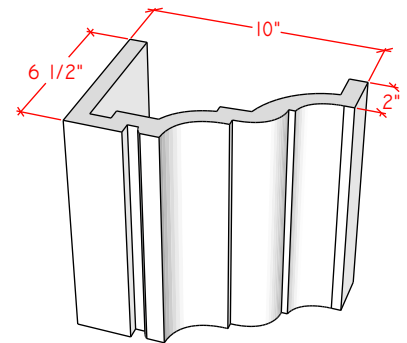

Picture Frame Series

4112.8

4114.10

4124.10

For reference:
 Hearth: 1" Thick 80"W x 16"D
 Fireplace: 35 1/2"W x 32 1/2"H
 Mantel opening: 48"W x 36"H

Picture Frame Series

4113.6

4113.8

4113.10

For reference:
Hearth: 1" Thick 80"W x 16"D
Fireplace: 35 1/2"W x 32 1/2"H
Mantel opening: 48"W x 36"H

Picture Frame Series

4115.7

4115.11

4119.10

For reference:
Hearth: 1" Thick 80"W x 16"D
Fireplace: 35 1/2"W x 32 1/2"H
Mantel opening: 48"W x 36"H

Picture Frame Series

4116.8

4116.11

4116.14

For reference:
Hearth: 1" Thick 80"W x 16"D
Fireplace: 35 1/2"W x 32 1/2"H
Mantel opening: 48"W x 36"H

Picture Frame Series

4122.16

4123.10

4121.12

For reference:
 Hearth: 1" Thick 80"W x 16"D
 Fireplace: 35 1/2"W x 32 1/2"H
 Mantel opening: 48"W x 36"H

Picture Frame Series

4125.8

4125.15

4130.8

For reference:
 Hearth: 1" Thick 80"W x 16"D
 Fireplace: 35 1/2"W x 32 1/2"H
 Mantel opening: 48"W x 36"H