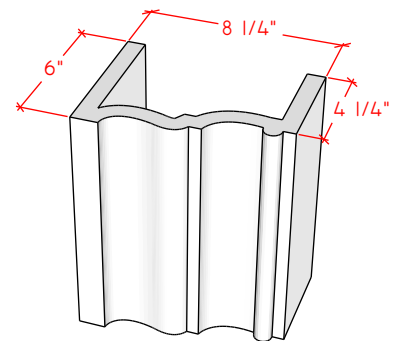

Picture Frame Series

4112.8

4114.10

4124.10

For reference:
 Hearth: 1" Thick 80"W x 16"D
 Fireplace: 35 1/2"W x 32 1/2"H
 Mantel opening: 48"W x 36"H

Picture Frame Series

4113.6

4113.8

4113.10

For reference:
Hearth: 1" Thick 80"W x 16"D
Fireplace: 35 1/2"W x 32 1/2"H
Mantel opening: 48"W x 36"H

Picture Frame Series

4115.7

4115.11

4119.10

For reference:
Hearth: 1" Thick 80"W x 16"D
Fireplace: 35 1/2"W x 32 1/2"H
Mantel opening: 48"W x 36"H

Picture Frame Series

4116.8

4116.11

4116.14

For reference:
Hearth: 1" Thick 80"W x 16"D
Fireplace: 35 1/2"W x 32 1/2"H
Mantel opening: 48"W x 36"H

Picture Frame Series

4122.16

4123.10

4121.12

For reference:
 Hearth: 1" Thick 80"W x 16"D
 Fireplace: 35 1/2"W x 32 1/2"H
 Mantel opening: 48"W x 36"H

Picture Frame Series

4125.8

4125.15

4130.8

For reference:
 Hearth: 1" Thick 80"W x 16"D
 Fireplace: 35 1/2"W x 32 1/2"H
 Mantel opening: 48"W x 36"H