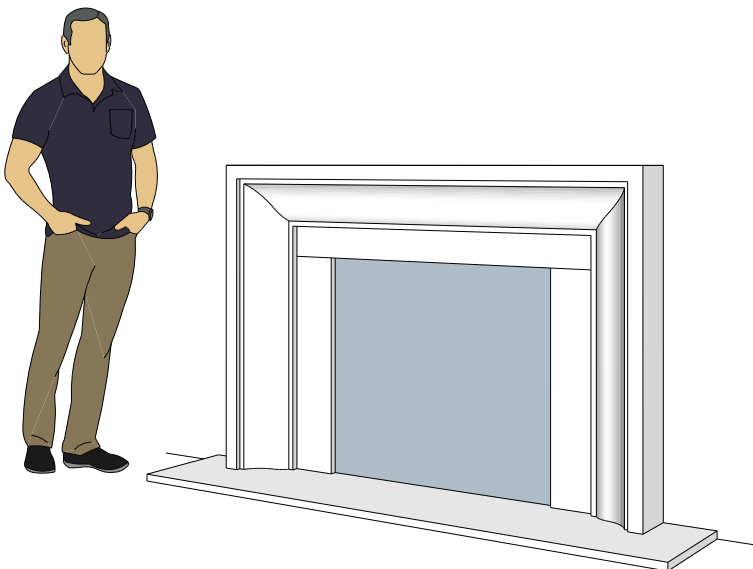

Picture Frame Series

4116.8

4116.11

4116.14

For reference:
Hearth: 1" Thick 80"W x 16"D
Fireplace: 35 1/2"W x 32 1/2"H
Mantel opening: 48"W x 36"H

Picture Frame Series

4122.16

4123.10

4121.12

For reference:
 Hearth: 1" Thick 80"W x 16"D
 Fireplace: 35 1/2"W x 32 1/2"H
 Mantel opening: 48"W x 36"H

Picture Frame Series

4125.8

4125.15

4130.8

For reference:
 Hearth: 1" Thick 80"W x 16"D
 Fireplace: 35 1/2"W x 32 1/2"H
 Mantel opening: 48"W x 36"H

Picture Frame Series

4131.11

4127.6

4127.9

For reference:
 Hearth: 1" Thick 80"W x 16"D
 Fireplace: 35 1/2"W x 32 1/2"H
 Mantel opening: 48"W x 36"H

Picture Frame Series

4140.C

4141.C