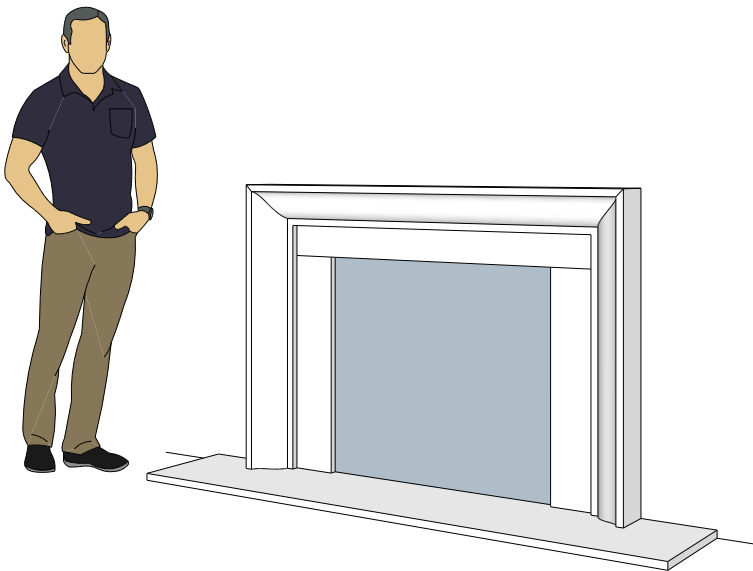

Picture Frame Series

4116.8

4116.11

4116.14

For reference:
Hearth: 1" Thick 80"W x 16"D
Fireplace: 35 1/2"W x 32 1/2"H
Mantel opening: 48"W x 36"H

Picture Frame Series

4122.16

4123.10

4121.12

For reference:
 Hearth: 1" Thick 80"W x 16"D
 Fireplace: 35 1/2"W x 32 1/2"H
 Mantel opening: 48"W x 36"H

Picture Frame Series

4125.8

4125.15

4130.8

For reference:
 Hearth: 1" Thick 80"W x 16"D
 Fireplace: 35 1/2"W x 32 1/2"H
 Mantel opening: 48"W x 36"H

Picture Frame Series

4131.11

4127.6

4127.9

For reference:
 Hearth: 1" Thick 80"W x 16"D
 Fireplace: 35 1/2"W x 32 1/2"H
 Mantel opening: 48"W x 36"H

Picture Frame Series

4140.C

4141.C