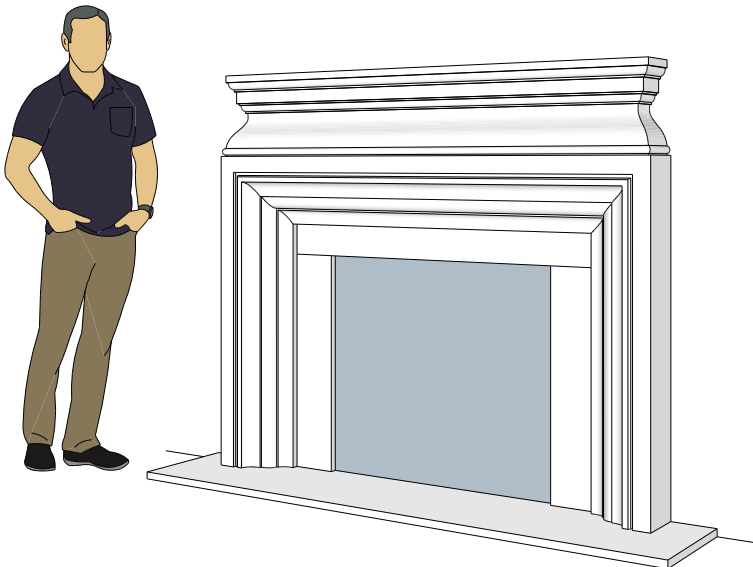

Picture Frame Series

4112.8

4114.10

4124.10

For reference:
 Hearth: 1" Thick 80"W x 16"D
 Fireplace: 35 1/2"W x 32 1/2"H
 Mantel opening: 48"W x 36"H

Picture Frame Series

4113.6

4113.8

Picture Frame Series

4116.8

4116.11

4116.14

For reference:
Hearth: 1" Thick 80"W x 16"D
Fireplace: 35 1/2"W x 32 1/2"H
Mantel opening: 48"W x 36"H

Picture Frame Series

4122.16

4123.10

Picture Frame Series

4131.11

4127.6

4127.9

For reference:
 Hearth: 1" Thick 80"W x 16"D
 Fireplace: 35 1/2"W x 32 1/2"H
 Mantel opening: 48"W x 36"H

Picture Frame Series

4140.C

4141.C

4142.C

For reference:
 Hearth: 1" Thick 80"W x 16"D
 Fireplace: 35 1/2"W x 32 1/2"H
 Mantel opening: 48"W x 36"H
 Profile: 11"

Picture Frame Series

4143.C

Shelves

S9

S12

For reference:
Hearth: 1" Thick 80"W x 16"D
Fireplace: 35 1/2"W x 32 1/2"H
Mantel opening: 48"W x 36"H