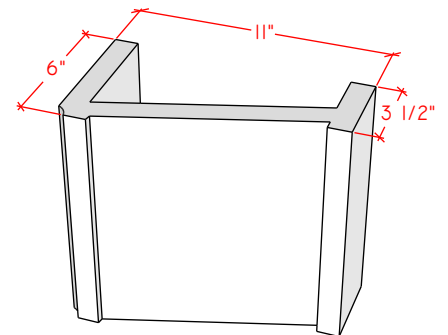

Picture Frame Series

4112.8

4114.10

4124.10

For reference:
 Hearth: 1" Thick 80"W x 16"D
 Fireplace: 35 1/2"W x 32 1/2"H
 Mantel opening: 48"W x 36"H

Picture Frame Series

4113.6

4113.8

4113.10

For reference:
Hearth: 1" Thick 80"W x 16"D
Fireplace: 35 1/2"W x 32 1/2"H
Mantel opening: 48"W x 36"H

Picture Frame Series

4115.7

4115.11

4119.10

For reference:
Hearth: 1" Thick 80"W x 16"D
Fireplace: 35 1/2"W x 32 1/2"H
Mantel opening: 48"W x 36"H

Picture Frame Series

4116.8

4116.11

4116.14

For reference:
Hearth: 1" Thick 80"W x 16"D
Fireplace: 35 1/2"W x 32 1/2"H
Mantel opening: 48"W x 36"H

Picture Frame Series

4122.16

4123.10

4121.12

For reference:
 Hearth: 1" Thick 80"W x 16"D
 Fireplace: 35 1/2"W x 32 1/2"H
 Mantel opening: 48"W x 36"H

Picture Frame Series

4125.8

4125.15

4130.8

For reference:
 Hearth: 1" Thick 80"W x 16"D
 Fireplace: 35 1/2"W x 32 1/2"H
 Mantel opening: 48"W x 36"H