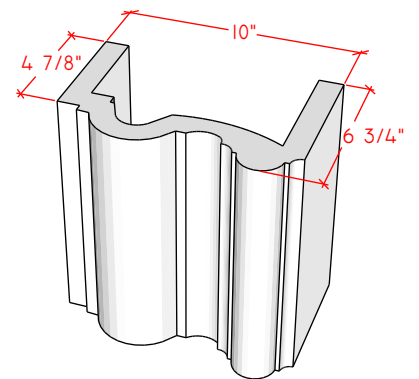

Picture Frame Series

4112.8

4114.10

4124.10

For reference:
 Hearth: 1" Thick 80"W x 16"D
 Fireplace: 35 1/2"W x 32 1/2"H
 Mantel opening: 48"W x 36"H

Picture Frame Series

4113.6

4113.8

4113.10

For reference:
Hearth: 1" Thick 80"W x 16"D
Fireplace: 35 1/2"W x 32 1/2"H
Mantel opening: 48"W x 36"H

Picture Frame Series

4115.7

4115.11

4119.10

For reference:
Hearth: 1" Thick 80"W x 16"D
Fireplace: 35 1/2"W x 32 1/2"H
Mantel opening: 48"W x 36"H

Picture Frame Series

4116.8

4116.11

4116.14

For reference:
Hearth: 1" Thick 80"W x 16"D
Fireplace: 35 1/2"W x 32 1/2"H
Mantel opening: 48"W x 36"H

Picture Frame Series

4122.16

4123.10

4121.12

For reference:
 Hearth: 1" Thick 80"W x 16"D
 Fireplace: 35 1/2"W x 32 1/2"H
 Mantel opening: 48"W x 36"H

Picture Frame Series

4125.8

4125.15

4130.8

For reference:
 Hearth: 1" Thick 80"W x 16"D
 Fireplace: 35 1/2"W x 32 1/2"H
 Mantel opening: 48"W x 36"H