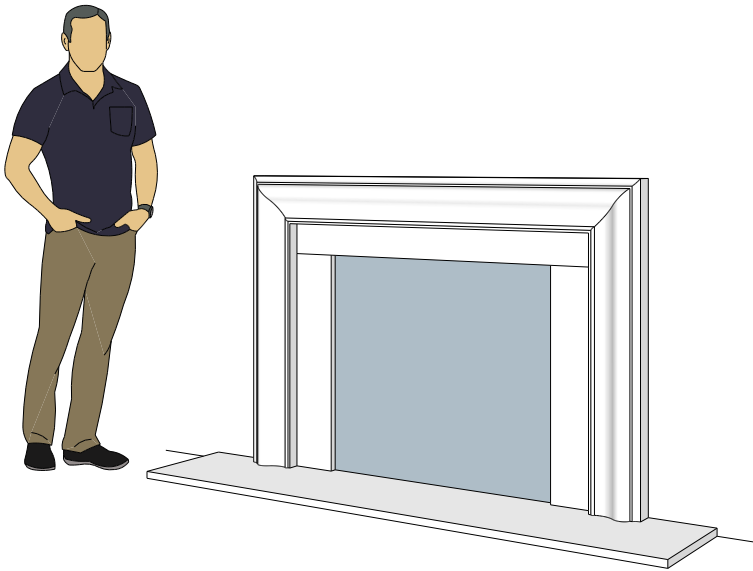

Picture Frame Series

4112.8

4114.10

4124.10

For reference:
 Hearth: 1" Thick 80"W x 16"D
 Fireplace: 35 1/2"W x 32 1/2"H
 Mantel opening: 48"W x 36"H

Picture Frame Series

4113.6

4113.8

4113.10

For reference:
Hearth: 1" Thick 80"W x 16"D
Fireplace: 35 1/2"W x 32 1/2"H
Mantel opening: 48"W x 36"H

Picture Frame Series

4115.7

4115.11

4119.10

For reference:
Hearth: 1" Thick 80"W x 16"D
Fireplace: 35 1/2"W x 32 1/2"H
Mantel opening: 48"W x 36"H

Picture Frame Series

4116.8

4116.11

4116.14

For reference:
Hearth: 1" Thick 80"W x 16"D
Fireplace: 35 1/2"W x 32 1/2"H
Mantel opening: 48"W x 36"H

Picture Frame Series

4122.16

4123.10

4121.12

For reference:
 Hearth: 1" Thick 80"W x 16"D
 Fireplace: 35 1/2"W x 32 1/2"H
 Mantel opening: 48"W x 36"H

Picture Frame Series

4125.8

4125.15

4130.8

For reference:
 Hearth: 1" Thick 80"W x 16"D
 Fireplace: 35 1/2"W x 32 1/2"H
 Mantel opening: 48"W x 36"H